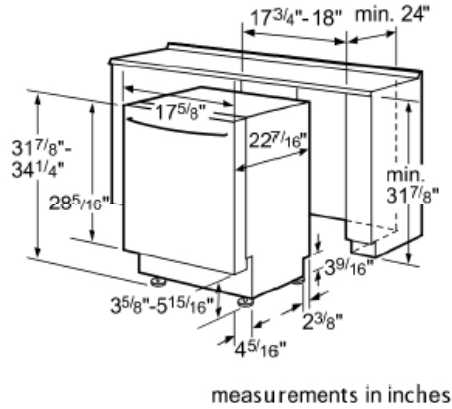

18" Special Application Bar Handle Dishwasher SPX5ES55UC

Key Features

46 dBA- Quietest in its class
ActiveTab™ Tray Optimizes Detergent Dissolving
Water Softener Ensures Perfect Cleaning Results
AquaStop® Plus 4-Part Leak Protection Works 24/7

Design

Stainless Steel Euro Tub
Real Stainless Steel Fascia Panel
Red Remaining Time Display

Performance

46 dBA- Quietest in its class
InfoLight® Beams on the Floor to Indicate Dishwasher is Running
4 Wash Cycles and 3 Options
Sanitize Option eliminates bacteria and enhances drying results
Variable Spray Pressure
ActiveTab™ Tray Optimizes Detergent Dissolving
Water Softener Ensures Perfect Cleaning Results

Efficiency

259 kwh/yr - Energy Star®
Exceeds ENERGY STAR Requirements for Water by 69%
EcoSense™ Reduces Energy Usage by up to 20%
Half Load Option for small loads

Convenience

AquaStop® Plus 4-Part Leak Protection Works 24/7
Multi-Function LED with Remaining Time
24h Delay Start Timer
Rinse Cycle- Instead of PreRinsing

Capacity

9 Place Setting Capacity
Premium Racks for Flexible Loading
RackMatic® Automatically Adjustable Upper Rack
Flexible Silverware Basket