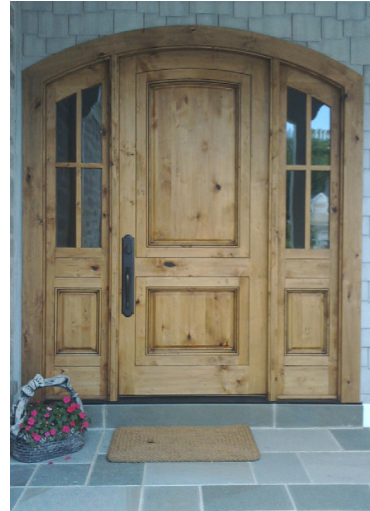

WELCOME HOME!

Edelman Plumbing introduces handcrafted windows and doors created custom for you. Stop by our Bedford Heights location to view our newly installed displays and discover how you can enhance the beauty of your home.