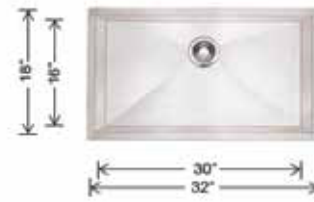

**German engineering where you least expect it...
Modern styling with exceptional quality at a truly attainable price.**

- Modern geometric design pioneered by Blanco, now available in a comfortable 9-inch depth.
- Drain Grooves add an elegant, professional look, but also provide functionality
- Crisp, zero radius corners.
- Satin Finish provides enduring beauty with hygienic surface.
- Crafted of highest quality 18-gauge, 304 series stainless steel, with 18/10 chrome-nickel content.
- Coordinating Blanco-designed accessories.
- **Available and now in stock!**

518172 Super Single Bowl
Depth: 9"
\$795 LIST

223192
Stainless Steel Grid

224390
Glass Cutting Board

224387
Stainless Steel Colander

518171 Medium Single Bowl
Depth: 9"
\$650 LIST

223191
Stainless Steel Grid