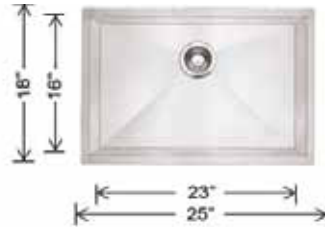

**German engineering where you least expect it...
Modern styling with exceptional quality at a truly attainable price.**

- Modern geometric design pioneered by Blanco, now available in a comfortable 9-inch depth.
- Drain Grooves add an elegant, professional look, but also provide functionality
- Crisp, zero radius corners.
- Satin Finish provides enduring beauty with hygienic surface.
- Crafted of highest quality 18-gauge, 304 series stainless steel, with 18/10 chrome-nickel content.
- Coordinating Blanco-designed accessories.
- **Available and now in stock!**

518172 Super Single Bowl
Depth: 9"
\$795 LIST

223192
Stainless Steel Grid

224390
Glass Cutting Board

224387
Stainless Steel Colander

518171 Medium Single Bowl
Depth: 9"
\$650 LIST

223191
Stainless Steel Grid

224390
Glass Cutting Board

224387
Stainless Steel Colander

518169 1-3/4 Bowl
Depth: 9"/9"
\$895 LIST

223189
Stainless Steel Grid

223190
Stainless Steel Grid

224390
Glass Cutting Board

224387
Stainless Steel Colander

518170 Equal Double Bowl
Depth: 9"/9"
\$965 LIST

224403
Stainless Steel Grid

224387
Stainless Steel Colander

224390
Glass Cutting Board

440492
Stainless Steel Colander

518168 Bar Bowl
Depth: 8"
\$550 LIST

223200
Stainless Steel Grid