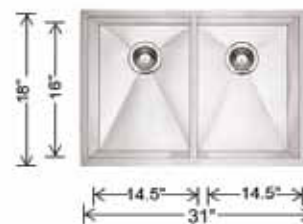

224390
Glass Cutting Board

224387
Stainless Steel Colander

518169 1-3/4 Bowl
Depth: 9"/9"
\$895 LIST

223189
Stainless Steel Grid

223190
Stainless Steel Grid

224390
Glass Cutting Board

224387
Stainless Steel Colander

518170 Equal Double Bowl
Depth: 9"/9"
\$965 LIST

224403
Stainless Steel Grid

224387
Stainless Steel Colander

224390
Glass Cutting Board

440492
Stainless Steel Colander

518168 Bar Bowl
Depth: 8"
\$550 LIST

223200
Stainless Steel Grid