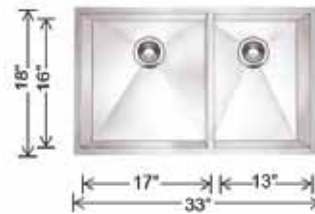

518172 Super Single Bowl
Depth: 9"
\$795 LIST

223192
Stainless Steel Grid

224390
Glass Cutting Board

224387
Stainless Steel Colander

518171 Medium Single Bowl
Depth: 9"
\$650 LIST

223191
Stainless Steel Grid

224390
Glass Cutting Board

224387
Stainless Steel Colander

518169 1-3/4 Bowl
Depth: 9"/9"
\$895 LIST

223189
Stainless Steel Grid

223190
Stainless Steel Grid

224390
Glass Cutting Board

224387
Stainless Steel Colander

518170 Equal Double Bowl
Depth: 9"/9"
\$965 LIST

224403
Stainless Steel Grid

224387
Stainless Steel Colander

224390
Glass Cutting Board

440492
Stainless Steel Colander

518168 Bar Bowl
Depth: 8"
\$550 LIST

223200
Stainless Steel Grid