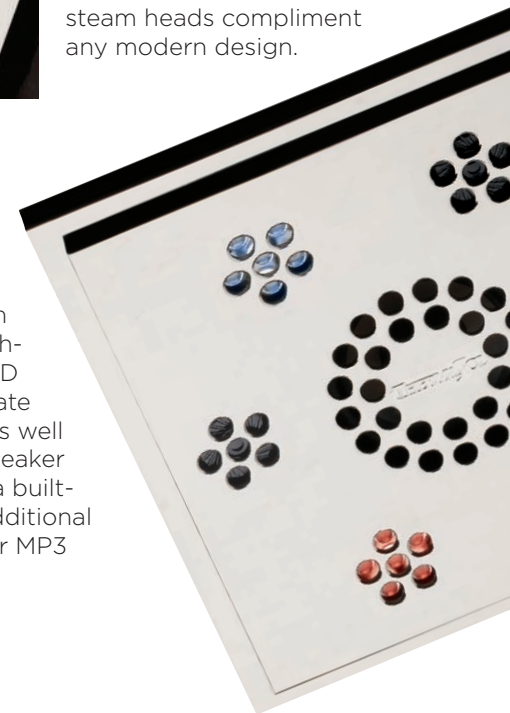

Serenity Light & Music System

ThermaSol's re-designed Serenity Light & Music System takes the steam shower experience to a new level. The system includes an all-in-one, high-intensity full spectrum LED light system for the ultimate chromotherapy session, as well as a high-performance speaker set. The system features a built-in FM receiver and two additional input source interfaces for MP3 players, TV's or DVD's.