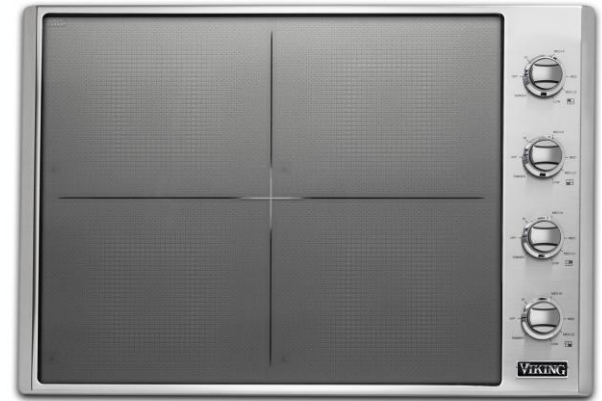

VICU5301/5361 COOKTOPS

5 SERIES INDUCTION

- *No model number change*
- **ALL VICU INDUCTION COOKTOPS NOW HAVE:**
  - **NEW!** Stainless Steel Knobs
- Shipments of cooktops with new SS knobs begin June 1st