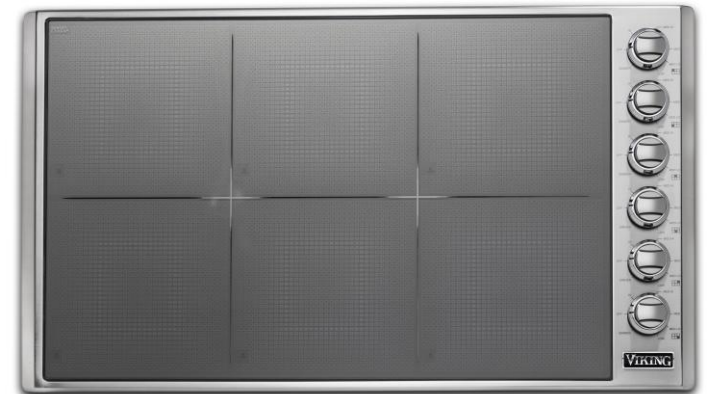

VICU5301/5361 COOKTOPS

5 SERIES INDUCTION

- *No model number change*
- **ALL VICU INDUCTION COOKTOPS NOW HAVE:**
  - **NEW!** Stainless Steel Knobs
- Shipments of cooktops with new SS knobs begin June 1st