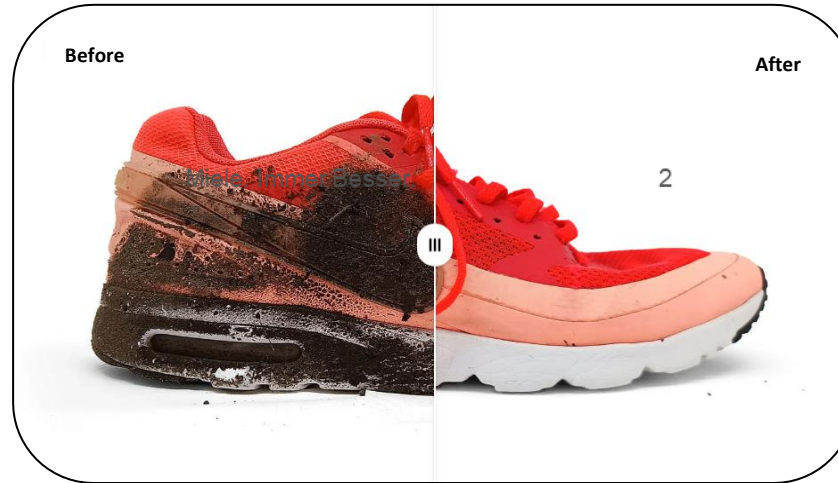

The cleaning results of SneakerWash

All shoes made of synthetic materials and natural textiles can be washed in the washing machine using the SneakerWash Bag and Tab.