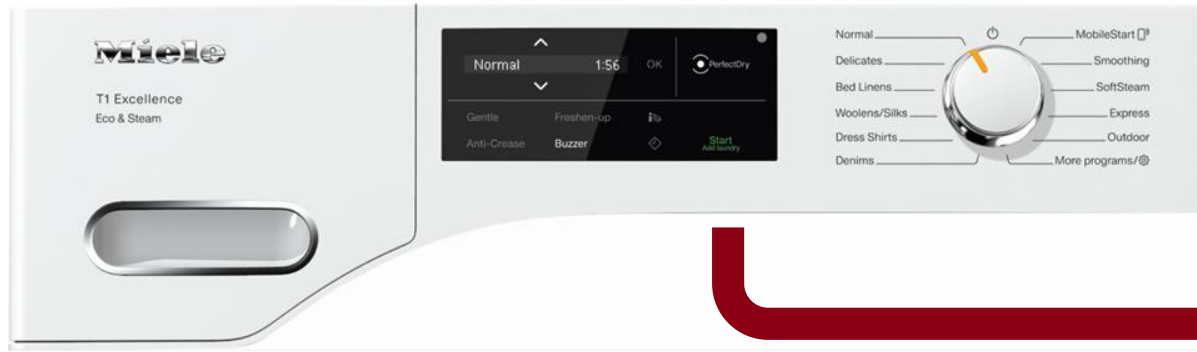

TXI680 WP vs TXF360 WP: Program Changes

TXI680 WP:

- 18 drying programs + MobileStart

TXF360 WP:

- 10 drying programs +
  - MobileStart
  - Wash2Dry