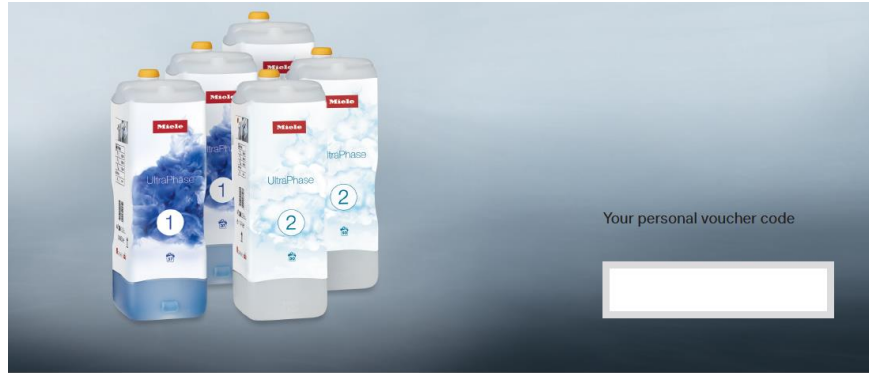

Vouchers for TwinDos and FragranceDos

For customers in the USA

Para clientes en México

For your new Miele washing machine:

A gift to you from Miele - six-month supply* of detergent!

Receive a free Miele detergent set in fresh Aqua scent. One cartridge for each UltraPhase (1 & 2) is already supplied with your washing machine. Order now and stock up on additional cartridges (3 x UltraPhase 1 and 2 x UltraPhase 2).

All details explaining how to redeem your voucher is available at:

mieleusa.com/voucher

Shipping and handling is free of charge.

Para tu nueva lavadora Miele:

¡Un regalo de Miele: detergente para seis meses*!

Recibe gratis un set de detergente Miele con fragancia Aqua. Tu lavadora incluye un cartucho para cada UltraPhase (1 y 2). ¡Ordena ahora y recibe cartuchos adicionales (3 UltraPhase 1 y 2 UltraPhase 2)!

Todos los detalles sobre cómo canjear tu cupón están disponibles en:
miele.com.mx/voucher
Envío gratuito.

M-Nr. 11506891

The following disclaimer will be added to the vouchers for Canada:

For customers in Canada:

One UltraPhase 1 and one UltraPhase 2 cartridge are included inside the appliance. A digital voucher code for three UltraPhase 1 and two UltraPhase 2 cartridges will be emailed to the address provided at purchase and must be redeemed on miele.ca. Please disregard this physical voucher included in the box.

Pour les clients au Canada

Un code de coupon numérique pour trois cartouches UltraPhase 1 et deux cartouches UltraPhase 2 sera envoyé par courriel à l'adresse fournie lors de l'achat et doit être utilisé sur miele.ca. Veuillez ignorer le coupon papier inclus dans la boîte.