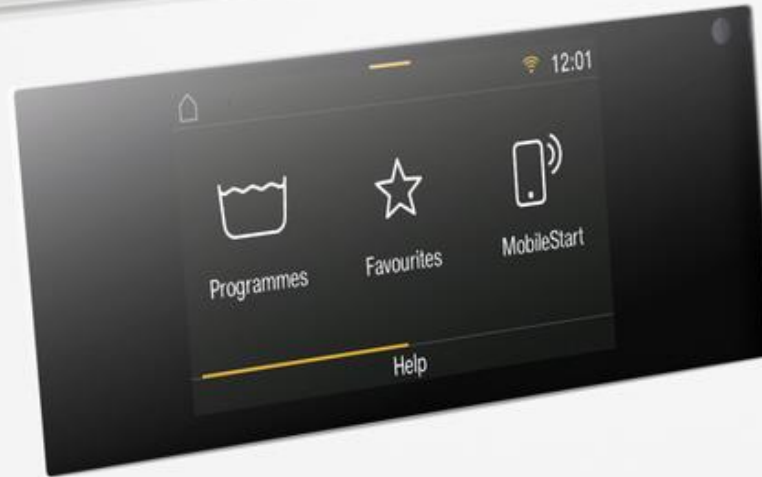

Miele

Miele

W1 Excellence
TwinDos & IntenseWash

WXR960 WCS