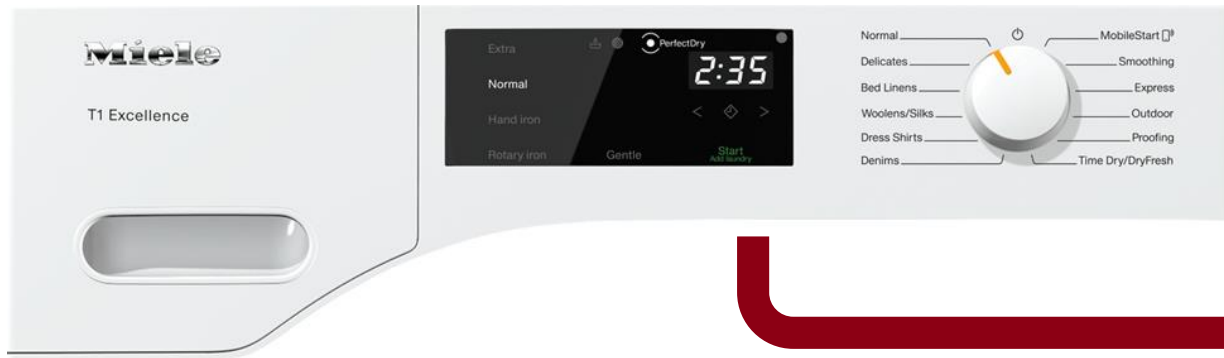

What changes:

- *Connectivity function:* Wash2Dry (washer/dryer auto sync through Miele@home)
- *Drying programs:* 10

TXD160 WP vs TXB360 WP: Program Changes

TXD160 WP:

- 11 drying programs + MobileStart

TXB360 WP: