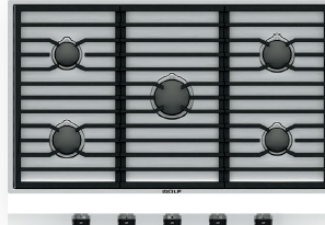

ADDITIONAL MODELS

Transitional

Transitional Framed

24 inches
3 BURNERS

Transitional Framed

30 inches
4 BURNERS

Professional

ADDITIONAL MODELS

Transitional

36 inches
5 BURNERS

Contemporary

ADDITIONAL MODELS

Transitional

Professional

GAS Cook with gas - in the style that fits your taste.

Featuring powerful dual-stacked, sealed burners to deliver exceptionally high heat for searing and boiling, along with gentle lows for simmering and melting. Wolf gas cooktops deliver professional performance in a variety of sizes, styles, and configurations. From understated simplicity to bold, professional gravitas, these versatile cooktops are up to the challenge.

CG Professional Models offer 5 knob colors and 2 bezel colors for 10 combinations to fit any style.

CG Contemporary offers 3 knob colors.

Gas Series - CG24, CG30, & CG36 Qualify

Sell & Ship any* listed COOKTOP