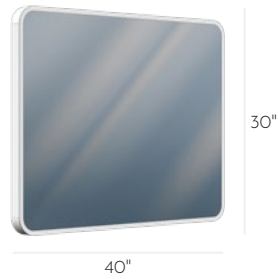

Sidler 40"x30"x1¼"
Sphera Rounded Lighted Mirror
💡 05.91