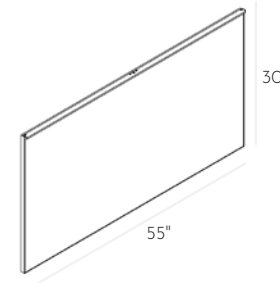

↻ = Reversible (L/R)   ✨ = Lighted 3000K

Berloni Light Mirror w/ Frame & Top Light

- 55"x30" | BBLT14075.XXX