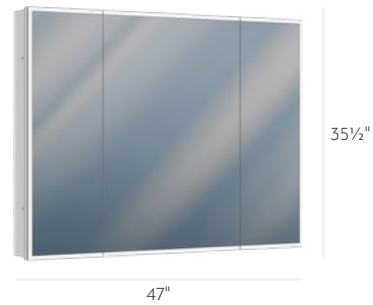

47"x35½"x4", 3D
Sidler Cirrus Cabinet
💡 Cirrus 3-120