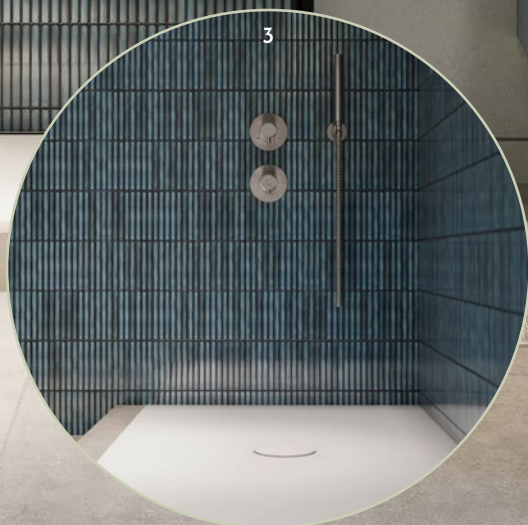

ALL IN ONE PLACE.

A closer look at the comprehensive Pontem Home solution.

Products Listed:

- ① TMF Mini Kit Kat · Glossy Azure Speckle
JEE-O Slimline Shower · Set 01, Brushed
- ② Alice Form Toilet · Wall Hung, Matte White
JEE-O Slimline Toilet Brush · Wall Mounted, Brushed
JEE-O Slimline Toilet Roll Holder · Wall Mounted, Brushed
Decor Walther Twist · Bathroom Carpet, Cream
- ③ Alice Spy Ceramic · Shower Tray, Matte White
- ④ Sidler · Xamo Lighted Mirror
Berloni Spy Unit, Matte Cielo · Alice Spy Ceramic · Countertop, Matte White
JEE-O Slimline Soap · Dispenser Wall Mounted, Brushed
JEE-O Slimline Tumbler · Wall Mounted, Brushed
JEE-O Slimline Mounted · Faucet, Brushed
JEE-O Slimline Towel Holder · Wall Mounted, Brushed