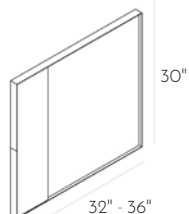

Berloni Studio Plus w/ Aluminum Frame & Front + Back Light

- 32"x30" | BBSL80075.XXX
- 36"x30" | BBSL90075.XXX