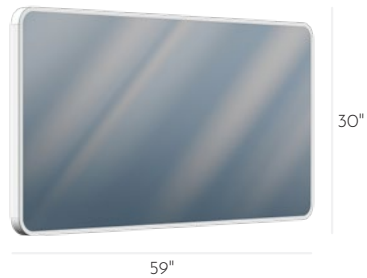

Sidler 59"x30"x1¼"
Sphera Rounded Lighted Mirror
💡 05.915