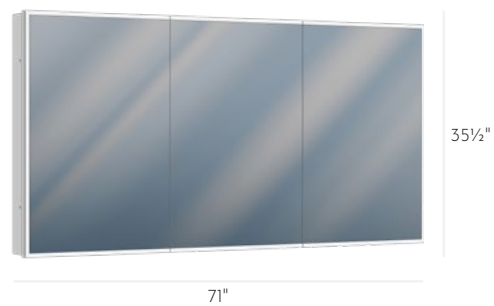

47"x35½"x4", 2D
Sidler Cirrus Cabinet
💡 Cirrus 2-120

47"x35½"x4", 3D
Sidler Cirrus Cabinet
💡 Cirrus 3-120

59"x35½"x4", 3D
Sidler Cirrus Cabinet
💡 Cirrus 3-150

71"x35½"x4", 3D
Sidler Cirrus Cabinet
💡 Cirrus 3-180