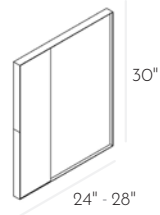

Studio Plus | Mirrors

Mirrors | Light

Berloni Studio Plus w/ Aluminum Frame & Front + Back Light

- 24"x30" | BBSL60075.XXX
- 28"x30" | BBSL70075.XXX