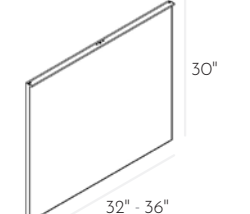

Berloni Light Mirror w/ Frame & Top Light

- 32"x30" | BBLT80075.XXX
- 36"x30" | BBLT90075.XXX