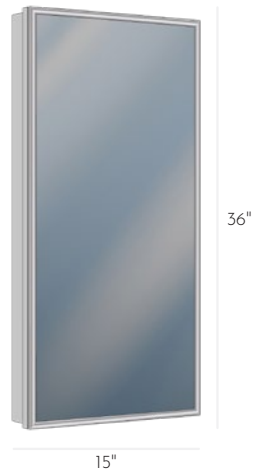

Decoro | Mirrored Cabinets

15"x36"x4"
Sidler Decoro Cabinet
⊗ 11.15364.000.XX

polished chrome
PC

polished nickel
PN

brushed nickel
BN

satin gold
SG

satin bronze
SBO

matte black
MB