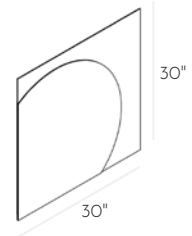

Circle | Mirrors

30"x30" Berloni Circle
Smoked Glass w/ Circular Section
💡 BBCR75075.000