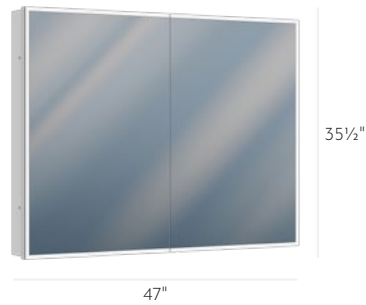

47"x35½"x4", 2D
Sidler Cirrus Cabinet
💡 Cirrus 2-120