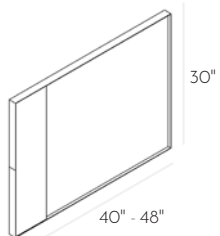

Berloni Studio Plus w/ Aluminum Frame & Front + Back Light

- 40"x30" | BBSL10075.XXX
- 48"x30" | BBSL12075.XXX