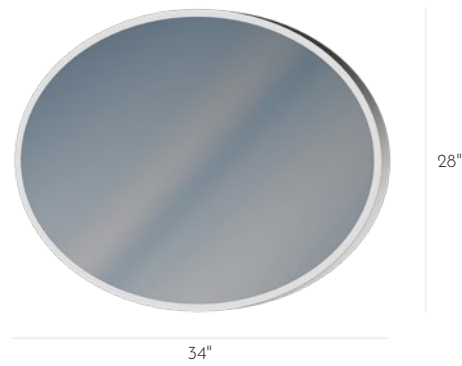

Sidler 34"x28"x1½"
Eliss Lighted Mirror
52.906.H.XXX

- matte white 100
- polished chrome 501
- brushed stainless steel 583
- brushed gold 997
- brushed bronze 186
- matte black 629