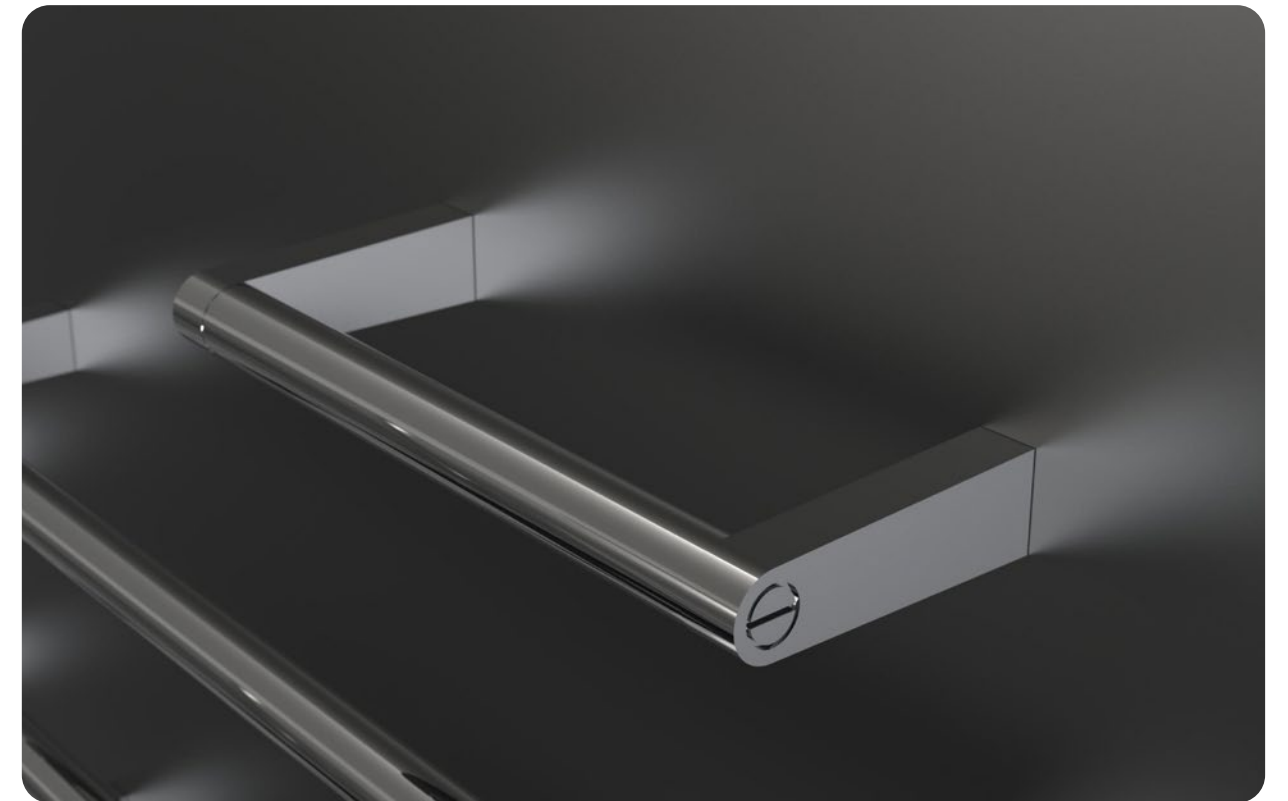

Bathroom Accessories

INTRODUCING BATHROOM ACCESSORIES

“One detail transforms everything.”