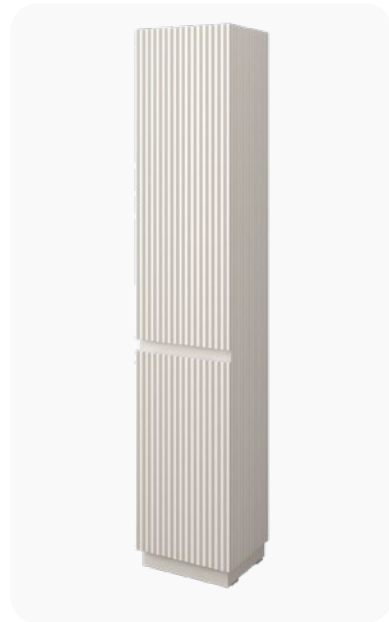

BH Roma Linen Cabinet, 2D
H73" x W14" x D12" | BHRO73002.XXX