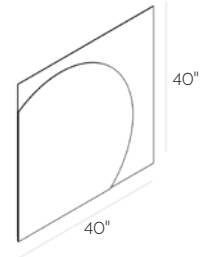

40"x40" Berloni Circle
Smoked Glass w/ Circular Section
💡 BBCR10010.000