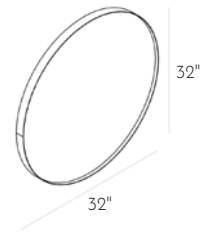

Studio Round | Mirrors

32" Berloni Studio Round
w/ Aluminum Frame

- ⊗ BBSR08000.XXX
- 💡 BBSR0800L.XXX