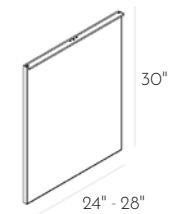

- 55"x30" | BBLT14075.XXX

Berloni Light Mirror w/ Frame & Top Light

- 48"x30" | BBLT12075.XXX
- 51"x30" | BBLT13075.XXX

Berloni Light Mirror w/ Frame & Top Light

- 24"x30" | BBLT60075.XXX
- 28"x30" | BBLT70075.XXX