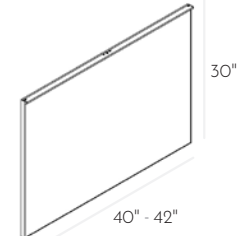

Berloni Light Mirror w/ Frame & Top Light

- 40"x30" | BBLT10075.XXX
- 42"x30" | BBLT10575.XXX