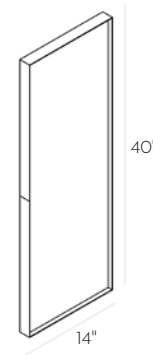

Studio Round | Mirrors

32" Berloni Studio Round
w/ Aluminum Frame

- ⊗ BBSR08000.XXX
- 💡 BBSR0800L.XXX

40" Berloni Studio Round
w/ Aluminum Frame

- ⊗ BBSR10000.XXX
- 💡 BBSR1000L.XXX

48" Berloni Studio Round
w/ Aluminum Frame

- ⊗ BBSR12000.XXX
- 💡 BBSR1200L.XXX

⊗ = Non-Electric   💡 = Lighted 3000K

matte white
110

matte black
190

Mirrors | Studio Vertical

14"x40" Berloni Studio Vertical
w/ Aluminum Frame & Backlight

- ⊗ BBSV35040.XXX
- 💡 BBSV3504L.XXX

20"x40" Berloni Studio Vertical
w/ Aluminum Frame & Backlight

- ⊗ BBSV35069.XXX
- 💡 BBSV3506L.XXX

14"x69" Berloni Studio Vertical
w/ Aluminum Frame & Backlight

- ⊗ BBSV50040.XXX
- 💡 BBSV5004L.XXX

20"x69" Berloni Studio Vertical
w/ Aluminum Frame & Backlight

- ⊗ BBSV50069.XXX
- 💡 BBSV5006L.XXX

⊗ = Non-Electric   💡 = Lighted 3000K

matte white
110

matte black
190