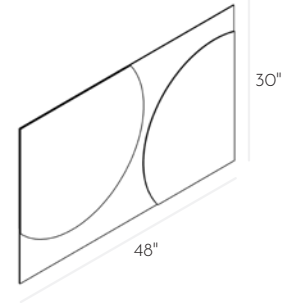

Circle | Mirrors

30"x30" Berloni Circle
Smoked Glass w/ Circular Section
💡 BBCR75075.000

40"x40" Berloni Circle
Smoked Glass w/ Circular Section
💡 BBCR10010.000

48"x30" Berloni Circle
Smoked Glass w/ Circular Section
💡 BBCR12075.000