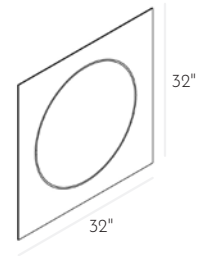

O | Mirrors

32"x32" Berloni O Square
w/ Back & Front Light
💡 BBOQ80080.000