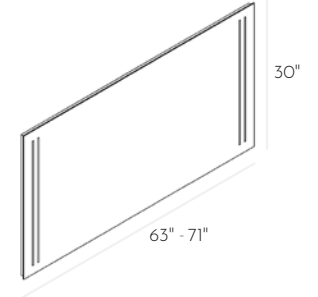

Mirrors | Rail

Berloni Light
w/ Frame & Top Light
💡 24"x30" | BBRL60075.000
💡 28"x30" | BBRL70075.000

Berloni Light
w/ Frame & Top Light
💡 48"x30" | BBRL12075.000
💡 55"x30" | BBRL14075.000

Berloni Light
w/ Frame & Top Light
💡 63"x30" | BBRL16075.000
💡 71"x30" | BBRL18075.000