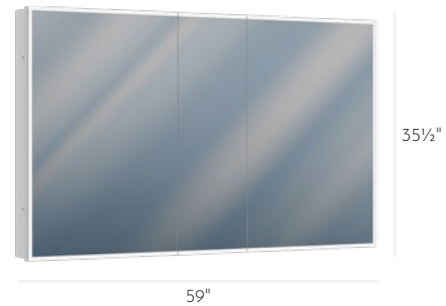

59"x35½"x4", 3D
Sidler Cirrus Cabinet
💡 Cirrus 3-150