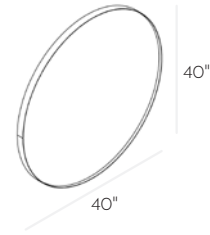

40" Berloni Studio Round
w/ Aluminum Frame

- ⊗ BBSR10000.XXX
- 💡 BBSR1000L.XXX