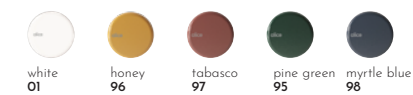

Recommended Accessories:

Free Flow Drain / **PIL006XX**

Flexible Drain Set for Freestanding Vessel Sink w/ Floor Drain / **SIF07**

Gloss

Matte

INTRODUCING TOILETS

“Where everyday essentials meet timeless Italian Design.”