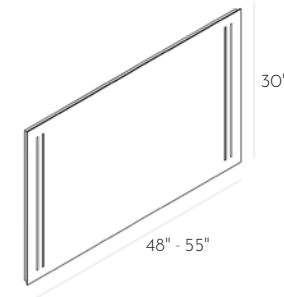

Berloni Light
w/ Frame & Top Light
💡 48"x30" | BBRL12075.000
💡 55"x30" | BBRL14075.000