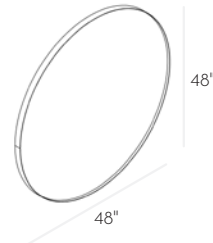

32" Berloni Studio Round
w/ Aluminum Frame

- ⊗ BBSR08000.XXX
- 💡 BBSR0800L.XXX

40" Berloni Studio Round
w/ Aluminum Frame

- ⊗ BBSR10000.XXX
- 💡 BBSR1000L.XXX

48" Berloni Studio Round
w/ Aluminum Frame

- ⊗ BBSR12000.XXX
- 💡 BBSR1200L.XXX