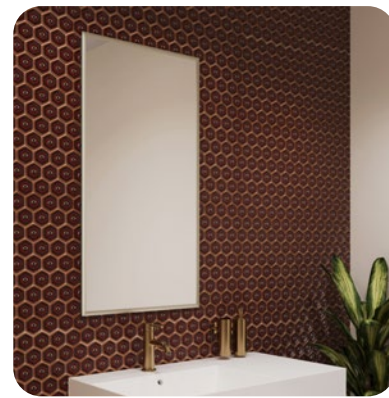

Born in Switzerland, SIDLER is more than a cabinet. It's your design solution.

Cirrus

Mirrored Cabinets Overview

Tall

Decoro

Cirrus	x	x	x	✓	✓	✓	✓	✓	x
Decoro	x	x	x	✓	✓	✓	✓	✓	x
Tall	✓	✓	✓	✓	✓	✓	✓	✓	✓
	Styling Shelf	Hair Dryer Holder	Accessory Hooks	Blum Hinges	Shelf Adjustment	Silverlasting™ Door	Mirrored Back Cabinet	Aluminum Anodized Body	Aluminum Handle