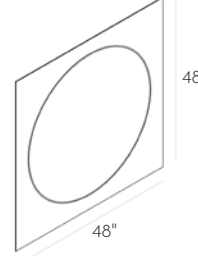

48"x48" Berloni O Square
w/ Back & Front Light
💡 BBOQ12012.000