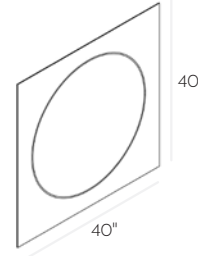

40"x40" Berloni O Square
w/ Back & Front Light
💡 BBOQ10010.000