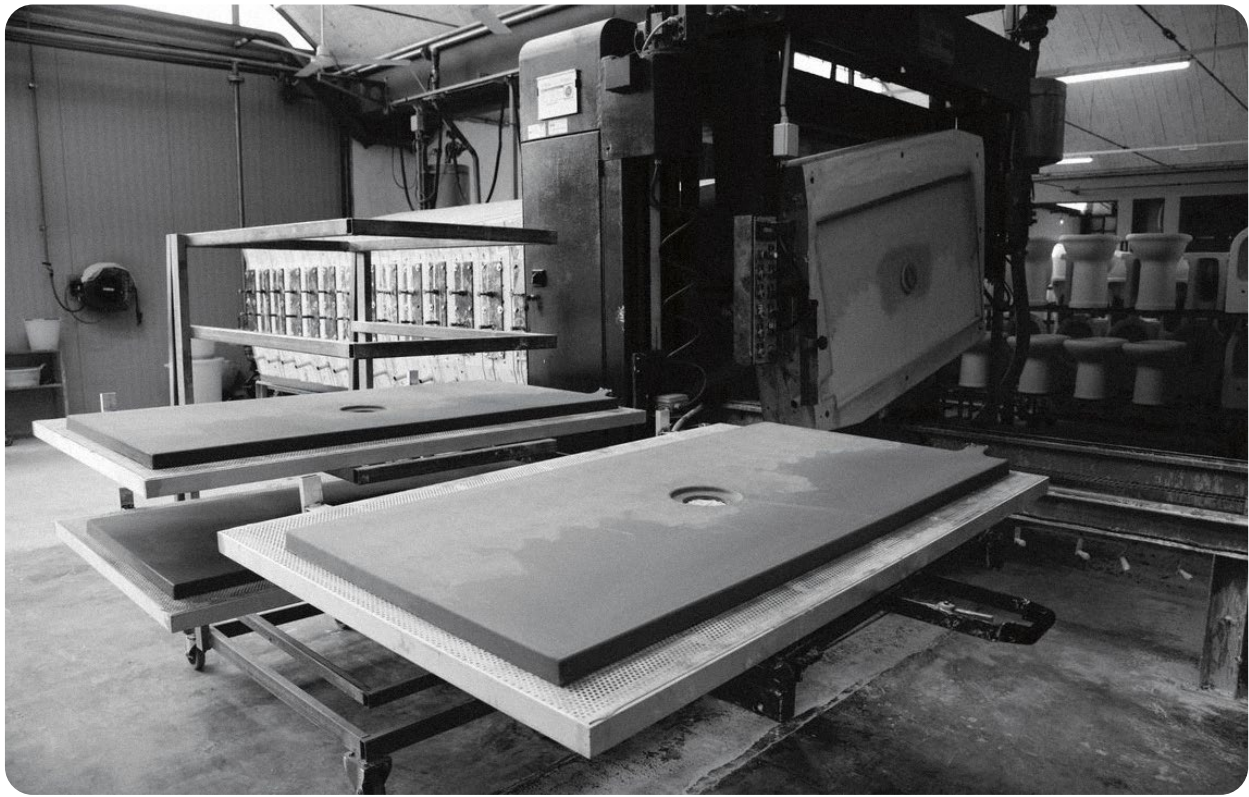

Shower Trays

INTRODUCING SHOWER TRAYS

“Reimagine the everyday ritual through a refined palette of contemporary hues.”