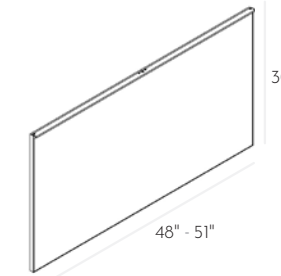

Berloni Light Mirror w/ Frame & Top Light

- 48"x30" | BBLT12075.XXX
- 51"x30" | BBLT13075.XXX