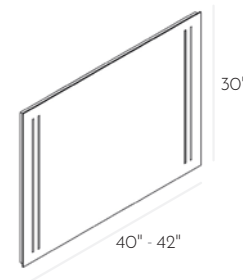

Berloni Light
w/ Frame & Top Light
💡 40"x30" | BBRL10075.000
💡 42"x30" | BBRL10575.000