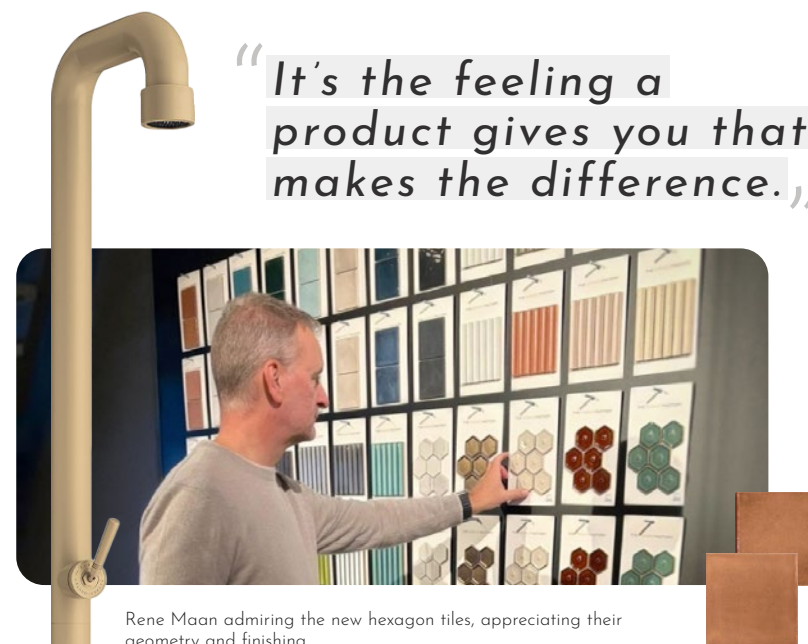

Rene Maan admiring the new hexagon tiles, appreciating their geometry and finishing.

“It's the feeling a product gives you that makes the difference.”

Q: Where does inspiration usually begin for you - materials, form, function, or a feeling?

A: A combination of all. Inspiration comes in many forms, and how we feel when we interact with a product or experience is what makes the difference.

Q: Why are materials so important to the story of your products?

A: We tend to use the purest materials in our products, materials that last and are environmentally conscious and sustainable. Enjoyment and responsibility go hand in hand. This is the driving force behind our suppliers, who are all very conscious about this subject.

Q: What should people know or feel when they experience your product for the first time?

A: Clearly, we want people to feel a sense of “wow” when they interact with our products. We start and end

our day in the bathroom, so there's nothing better than feeling good during these moments.

Q: What excites you most about seeing your products used together in a space?

A: When our products blend into one consistent design and complement each other well, I believe we've done a great job curating them. We take great care in selecting the right partners and specialists in their respective areas, and when this comes together as one cohesive solution, that is the best compliment we can receive.

Q: What do you think American designers and homeowners appreciate most about European craftsmanship?

A: Countries like Germany and Switzerland are known for precision and quality, and Italy for its leadership in design. That in itself is a key factor for clients, as they invest in products for many years and want them to perform well while remaining fresh in terms of design and style.