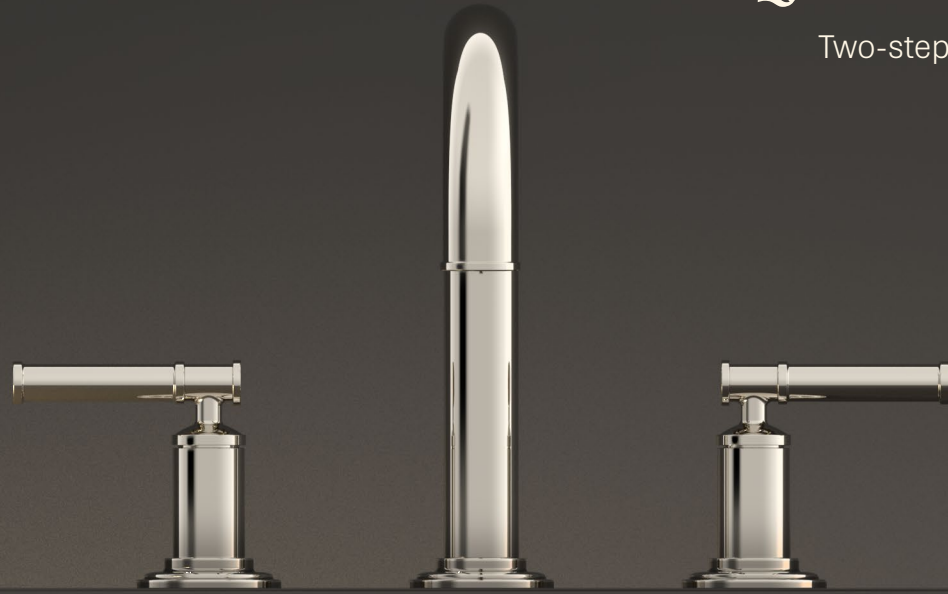

Timeless Craft

Refreshing the characteristics of early manufacturing craftsmanship, the spirit of historical artisanship continues quietly within transitional design.

Quick Installation

Two-step faucet setup

2

Press and rotate 2–3 turns to complete.

1

Hold the nut and simply push beneath the basin

Easy Recycle

Designed with physical interlocks, all components can be easily disassembled without tools, supporting effortless recycling and material recovery.