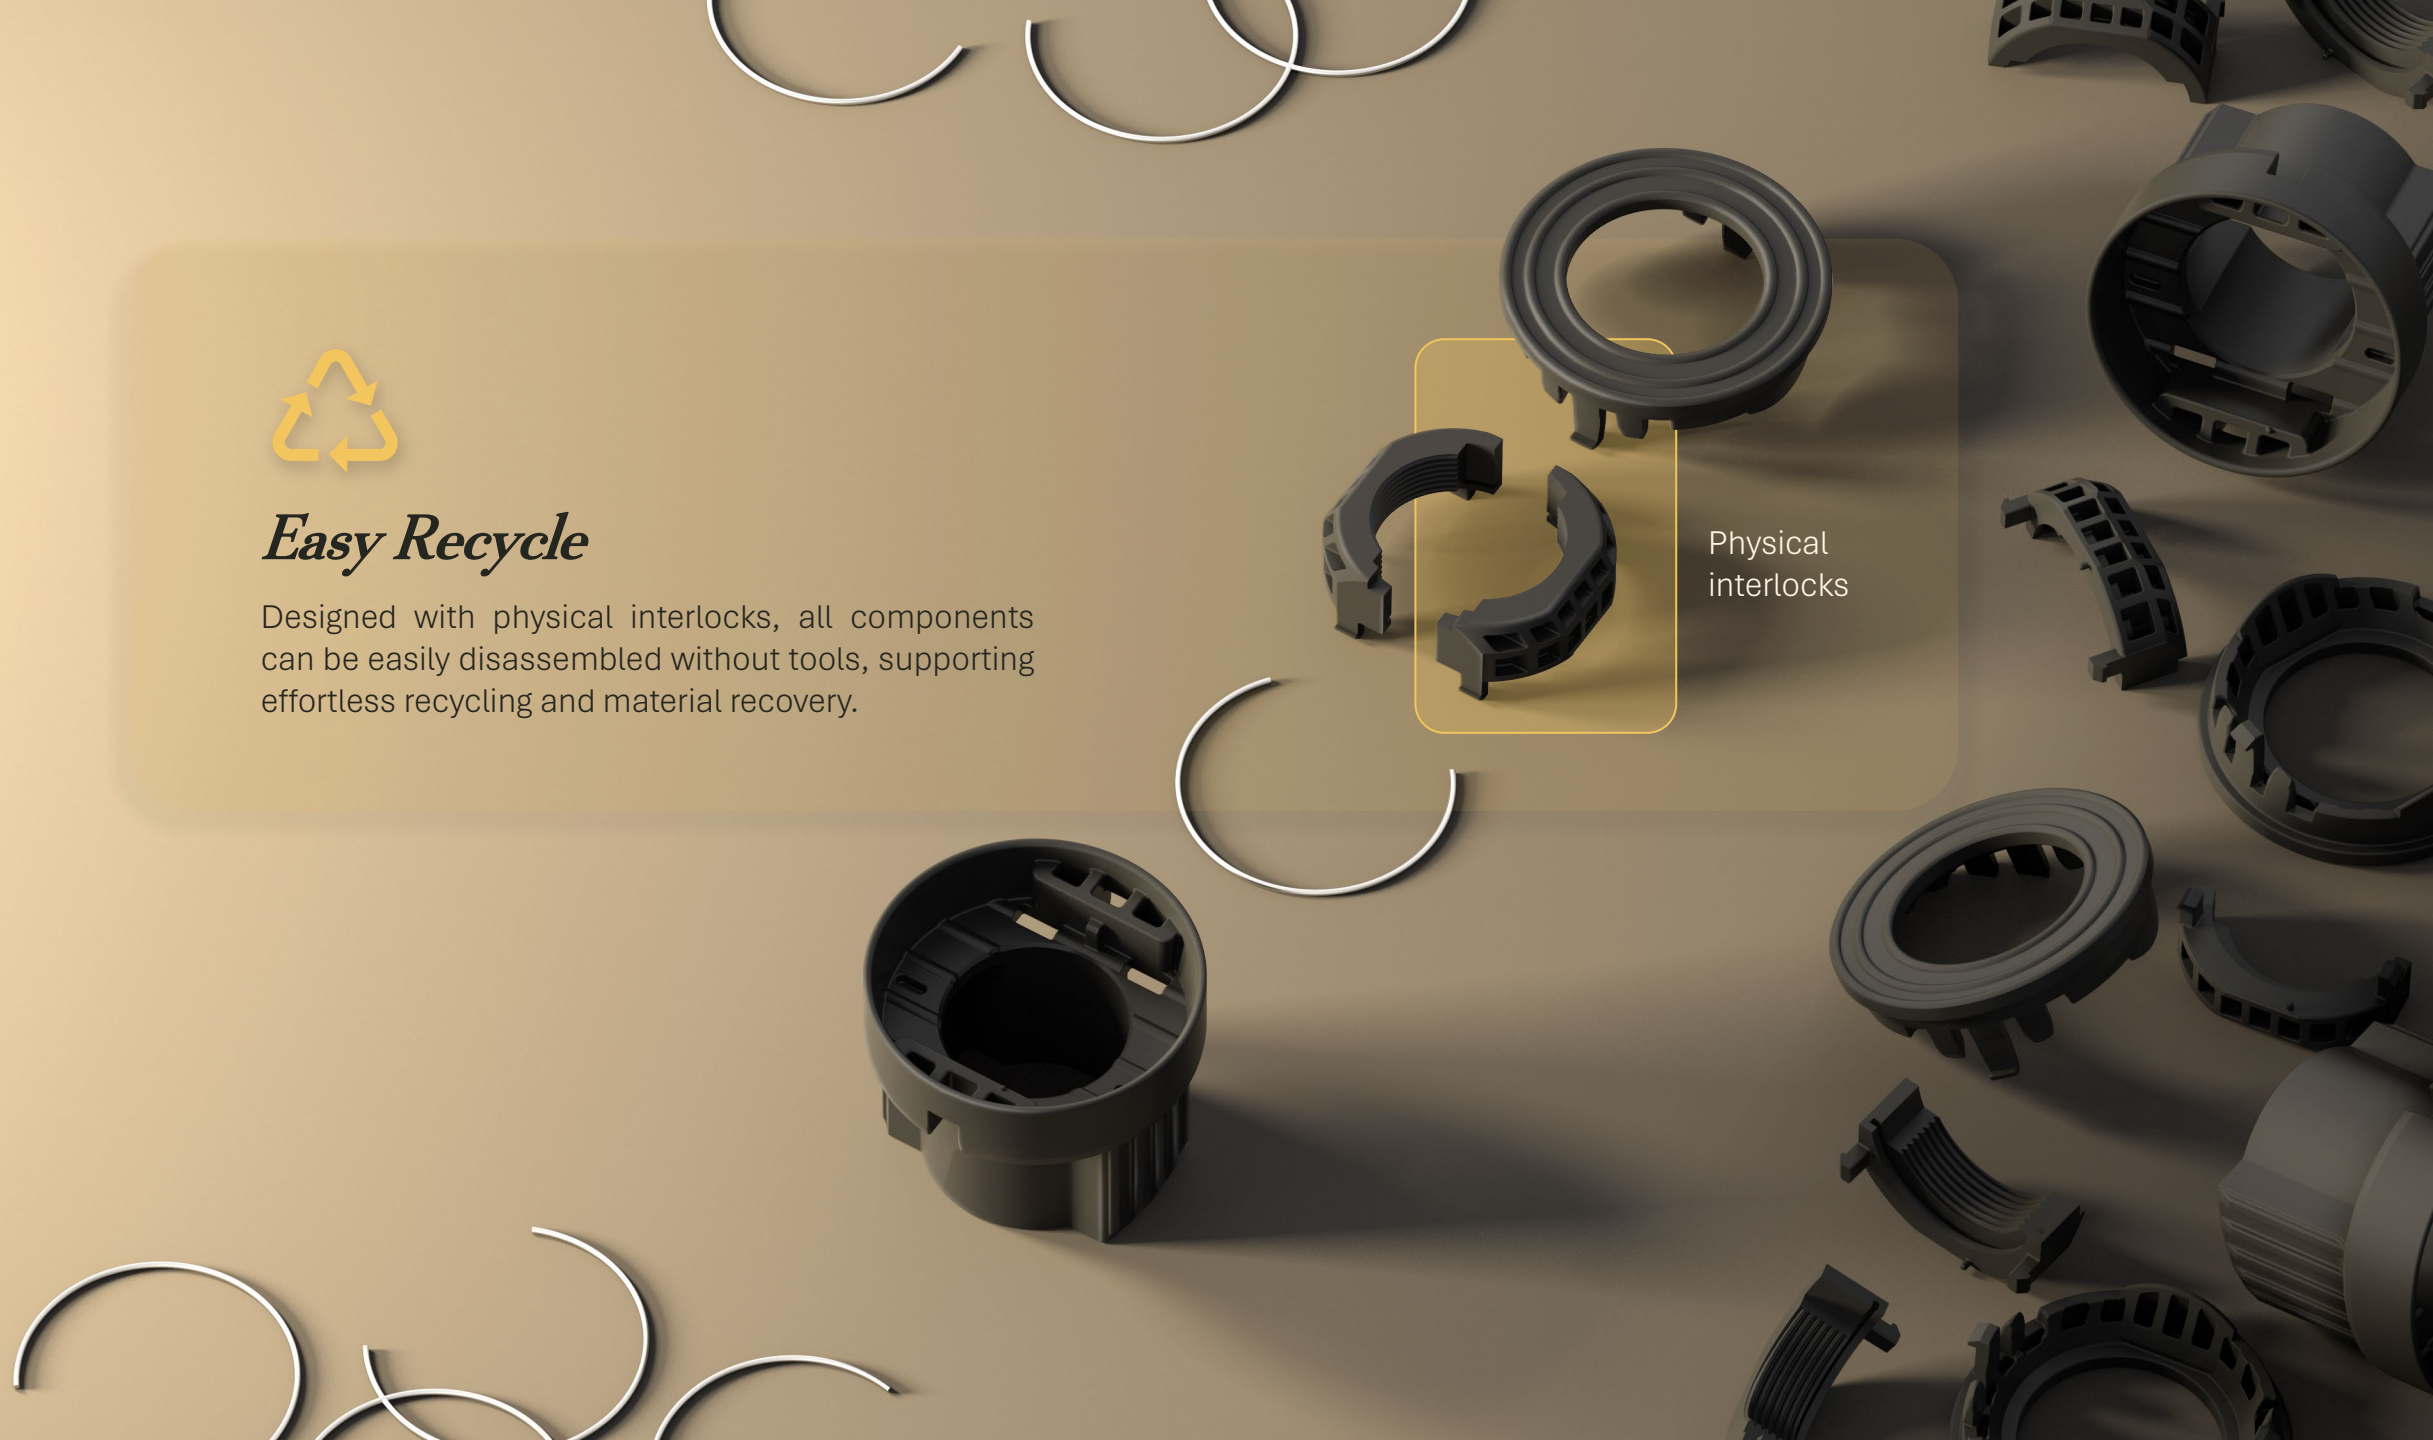

Physical interlocks