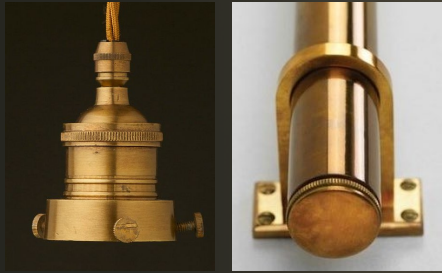

Timeless Craft

Refreshing the characteristics of early manufacturing craftsmanship, the spirit of historical artisanship continues quietly within transitional design.

Quick Installation

Two-step faucet setup

2

Press and rotate 2–3 turns to complete.

1

Hold the nut and simply push beneath the basin

Easy Recycle

Designed with physical interlocks, all components can be easily disassembled without tools, supporting effortless recycling and material recovery.