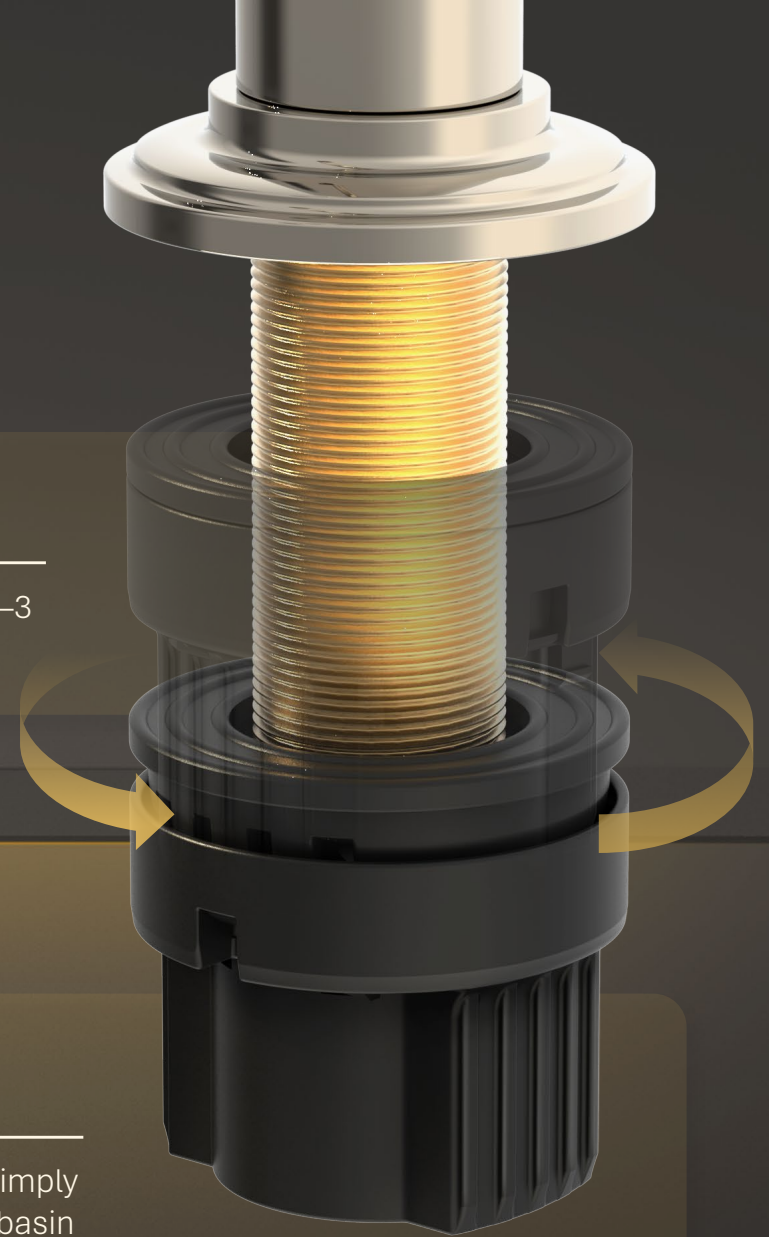

Timeless Craft

Refreshing the characteristics of early manufacturing craftsmanship, the spirit of historical artisanship continues quietly within transitional design.

Quick Installation

Two-step faucet setup

2

Press and rotate 2–3 turns to complete.

1

Hold the nut and simply push beneath the basin

Easy Recycle

Designed with physical interlocks, all components can be easily disassembled without tools, supporting effortless recycling and material recovery.

Physical interlocks

Montclare

Collection