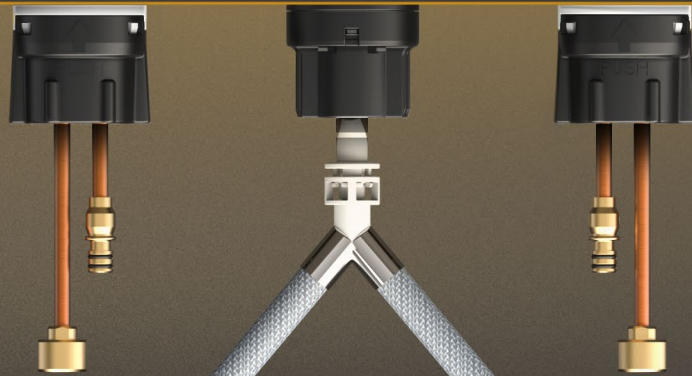

Timeless Craft

Refreshing the characteristics of early manufacturing craftsmanship, the spirit of historical artisanship continues quietly within transitional design.

Quick Installation

Two-step faucet setup

2

Press and rotate 2–3 turns to complete.

1

Hold the nut and simply push beneath the basin

Easy Recycle

Designed with physical interlocks, all components can be easily disassembled without tools, supporting effortless recycling and material recovery.