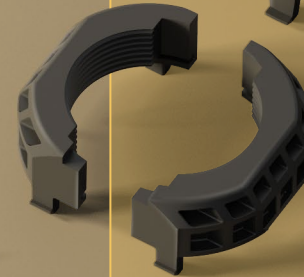

2

Press and rotate 2–3 turns to complete.

1

Hold the nut and simply push beneath the basin

Easy Recycle

Designed with physical interlocks, all components can be easily disassembled without tools, supporting effortless recycling and material recovery.

Physical interlocks

Montclare

Collection