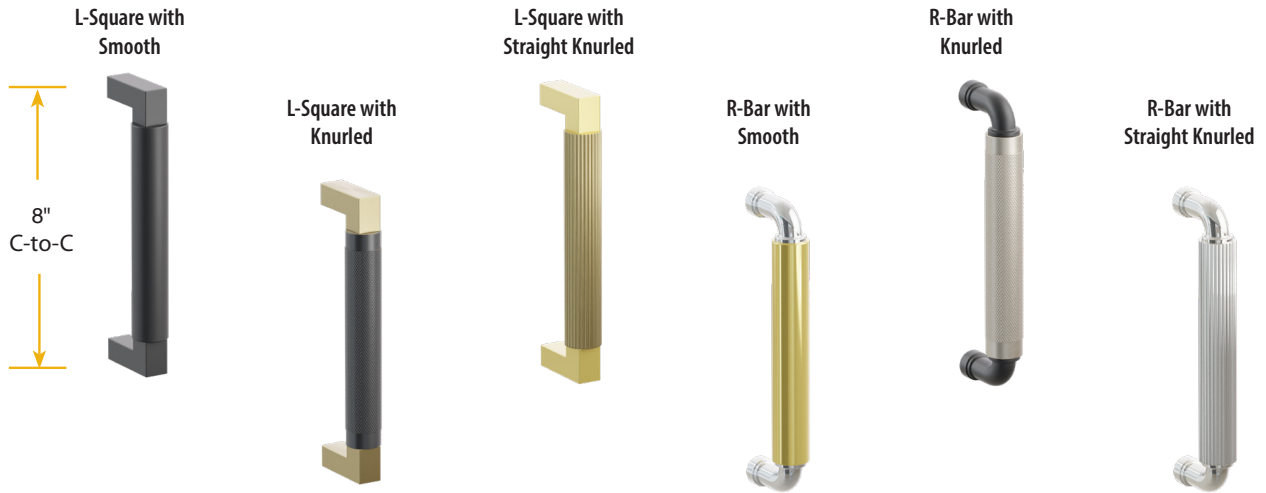

ADDENDUM D - SELECT SOLID BRASS DOOR PULLS
2026 CABINET & BATH HARDWARE PRICE BOOK

BX4-ADDENDUM-D-2026

APRIL 2026

EMTEK[®]

EMTEK PRODUCTS
Tel: 800-356-2741
Fax: 800-577-5771
emtek.com

8" BRASS DOOR PULLS	Optional Mounting	Product Code	Stem	Handle	List Price	Back-to-Back List Price	
SELECT Solid Brass 8" Door Pull	CS/BTB/GBTB	86494	 <p>L-SQUARE (LS)</p>  <p>R-BAR (RA)</p>	 <p>SMOOTH (SM)</p>  <p>KNURLED (KN)</p>  <p>STRAIGHT KNURLED (SK)</p>	\$197	\$394	
FINISH OPTIONS FOR STEM AND PULL			STEM AND PULL WILL BE PERMANENTLY AFFIXED.				
							
Satin Brass (US4)	French Antique (US7)	Oil Rubbed Bronze (US10B)	Polished Nickel - Lifetime (US14)	Satin Nickel (US15)	Flat Black (US19)	Polished Chrome (US26)	Unlacquered Brass (US3NL)*

To order: **CS/BTB/GBTB** **86494** . **RAUS4** . **KNUS15**

Optional Mounting or Leave Blank for Standard Mounting Product Code (Center-to-Center) + Stem (Style/Finish) + Pull (Style/Finish)

Product Name:
 SELECT Solid Brass Door Pull 8" C-to-C + R-Bar Stem Satin Brass (US4) + Knurled Pull Satin Nickel (US15)

*Unlacquered Brass (US3NL) finish available for a \$10 List Price upcharge per Door/Appliance Pull and Back-to-Back pulls are available for a \$20 List Price upcharge per pair.