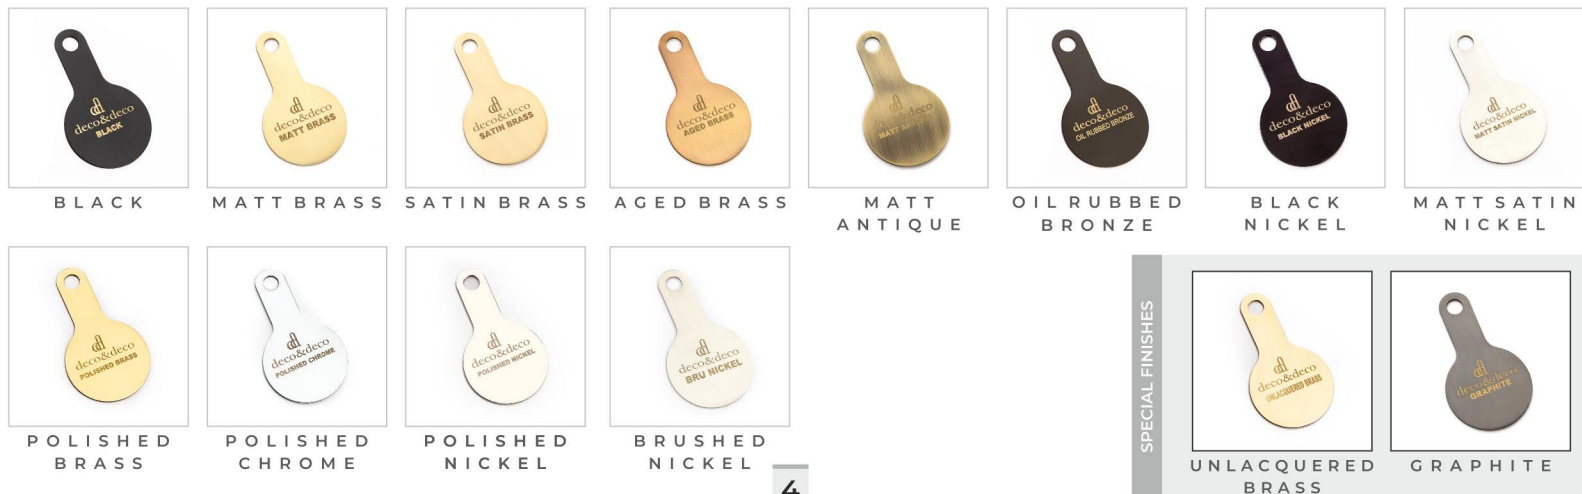

STANDARD FINISHES