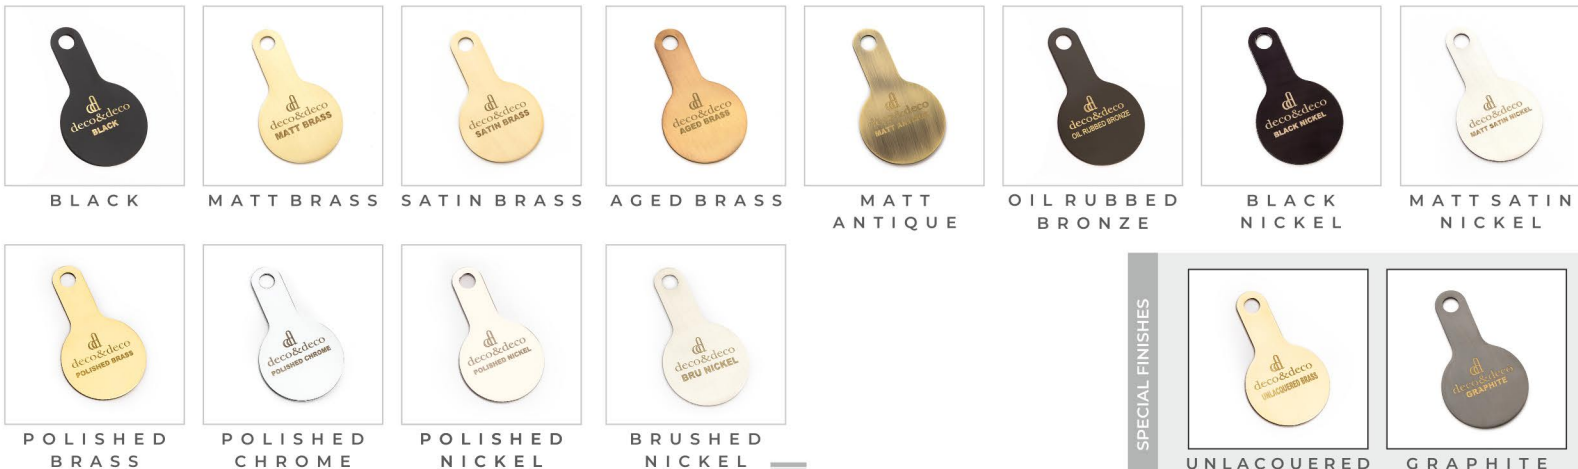

STANDARD FINISHES

VELAR COLLECTION

ITEM NO.	FINISHES	SIZE (C-C)	PRICE
DD-3066 A	STANDARD	4"	\$100.00
	SPECIAL		\$115.00
DD-3066 B	STANDARD	6"	\$116.00
	SPECIAL		\$128.00
DD-3066 C	STANDARD	8"	\$128.00
	SPECIAL		\$144.00
DD-3066 D	STANDARD	12"	\$225.00
	SPECIAL		\$264.00
DD-3066 E	STANDARD	18"	\$288.00
	SPECIAL		\$334.00

PRIVE COLLECTION

ITEM NO.	FINISHES	SIZE (C-C)	PRICE
DD-3070 A	STANDARD	4"	\$100.00
	SPECIAL		\$115.00
DD-3070 B	STANDARD	6"	\$116.00
	SPECIAL		\$128.00
DD-3070 C	STANDARD	8"	\$128.00
	SPECIAL		\$144.00
DD-3070 D	STANDARD	12"	\$225.00
	SPECIAL		\$264.00

PRIMO COLLECTION

ITEM NO.	FINISHES	SIZE (C-C)	PRICE
DD-3071 A	STANDARD	4"	\$92.00
	SPECIAL		\$115.00
DD-3071 B	STANDARD	6"	\$115.00
	SPECIAL		\$133.00
DD-3071 C	STANDARD	8"	\$127.00
	SPECIAL		\$150.00

STANDARD FINISHES