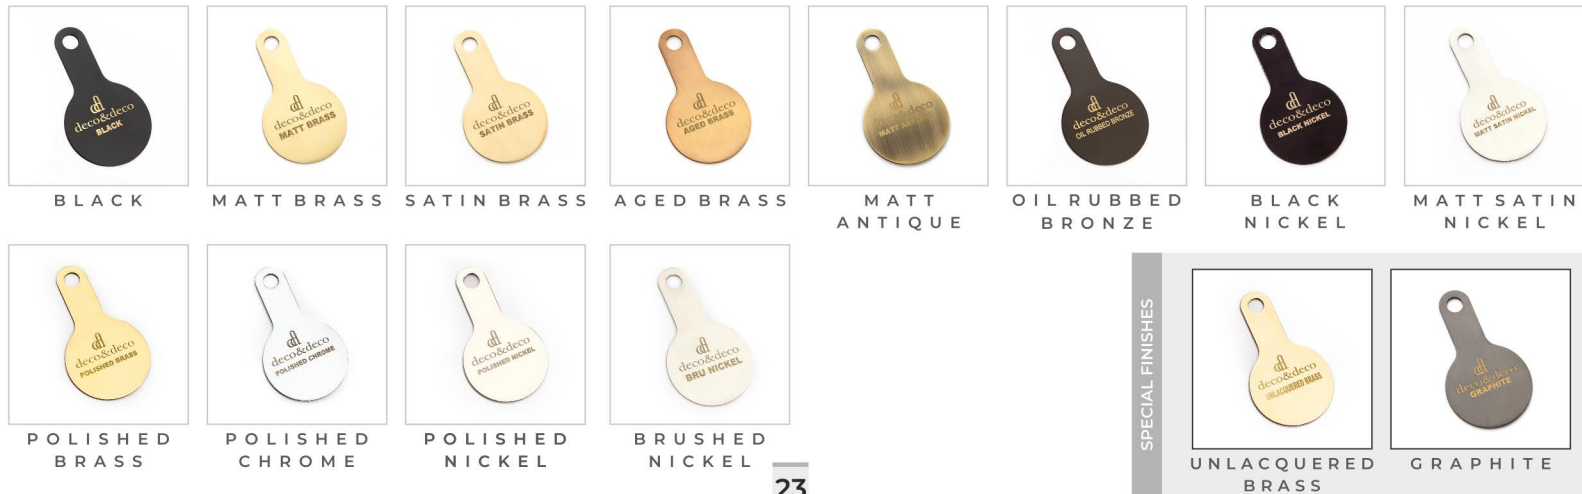

A P P L I A N C E P U L L H A N D L E S

CORSAIR COLLECTION

ITEM NO.	FINISHES	SIZE (C-C)	PRICE
DD-3045 A APPL	STANDARD	12"	\$550.00
	SPECIAL		\$620.00
DD-3045 B APPL	STANDARD	18"	\$660.00
	SPECIAL		\$700.00
DD-3045 C APPL	STANDARD	24"	\$860.00
	SPECIAL		\$900.00

SLIM COLLECTION

ITEM NO.	FINISHES	SIZE (C-C)	PRICE
DD-3042 A APPL	STANDARD	12"	\$550.00
	SPECIAL		\$620.00
DD-3042 B APPL	STANDARD	18"	\$660.00
	SPECIAL		\$700.00
DD-3042 C APPL	STANDARD	24"	\$860.00
	SPECIAL		\$900.00

VACHI COLLECTION

ITEM NO.	FINISHES	SIZE (C-C)	PRICE
DD-3033 A APPL	STANDARD	12"	\$550.00
	SPECIAL		\$620.00
DD-3033 B APPL	STANDARD	18"	\$660.00
	SPECIAL		\$700.00
DD-3033 C APPL	STANDARD	24"	\$860.00
	SPECIAL		\$900.00

STANDARD FINISHES

EDGE COLLECTION

ITEM NO.	FINISHES	SIZE (C-C)	PRICE
DD-3036 A APPL	STANDARD	10"	\$550.00
	SPECIAL		\$620.00
DD-3036 B APPL	STANDARD	15"	\$660.00
	SPECIAL		\$700.00
DD-3036 C APPL	STANDARD	20"	\$860.00
	SPECIAL		\$900.00