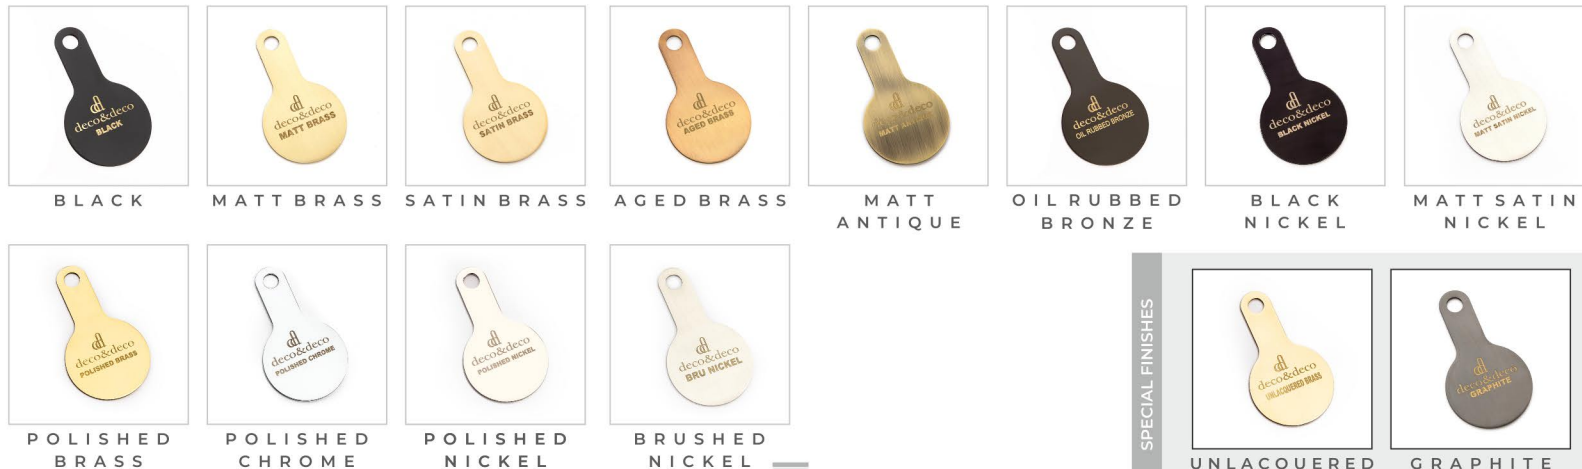

SLIM COLLECTION

ITEM NO.	FINISHES	SIZE (C-C)	PRICE
DD-3042 A	STANDARD	4"	$100.00
	SPECIAL		$115.00
DD-3042 B	STANDARD	6"	$116.00
	SPECIAL		$128.00
DD-3042 C	STANDARD	8"	$128.00
	SPECIAL		$144.00
DD-3042 D	STANDARD	12"	$225.00
	SPECIAL		$264.00
DD-3042 E	STANDARD	18"	$288.00
	SPECIAL		$334.00

EBEN COLLECTION

ITEM NO.	FINISHES	SIZE (C-C)	PRICE
DD-3041 A	STANDARD	4"	$100.00
	SPECIAL		$115.00
DD-3041 B	STANDARD	6"	$116.00
	SPECIAL		$128.00
DD-3041 C	STANDARD	8"	$128.00
	SPECIAL		$144.00
DD-3041 D	STANDARD	12"	$225.00
	SPECIAL		$264.00
DD-3041 E	STANDARD	18"	$288.00
	SPECIAL		$334.00

SVELTE COLLECTION

ITEM NO.	FINISHES	SIZE (C-C)	PRICE
DD-3052 A	STANDARD	4"	$72.00
	SPECIAL		$87.00
DD-3052 B	STANDARD	6"	$88.00
	SPECIAL		$104.00
DD-3052 C	STANDARD	8"	$104.00
	SPECIAL		$121.00
DD-3052 D	STANDARD	12"	$150.00
	SPECIAL		$230.00
DD-3052 E	STANDARD	18"	$256.00
	SPECIAL		$260.00

STANDARD FINISHES