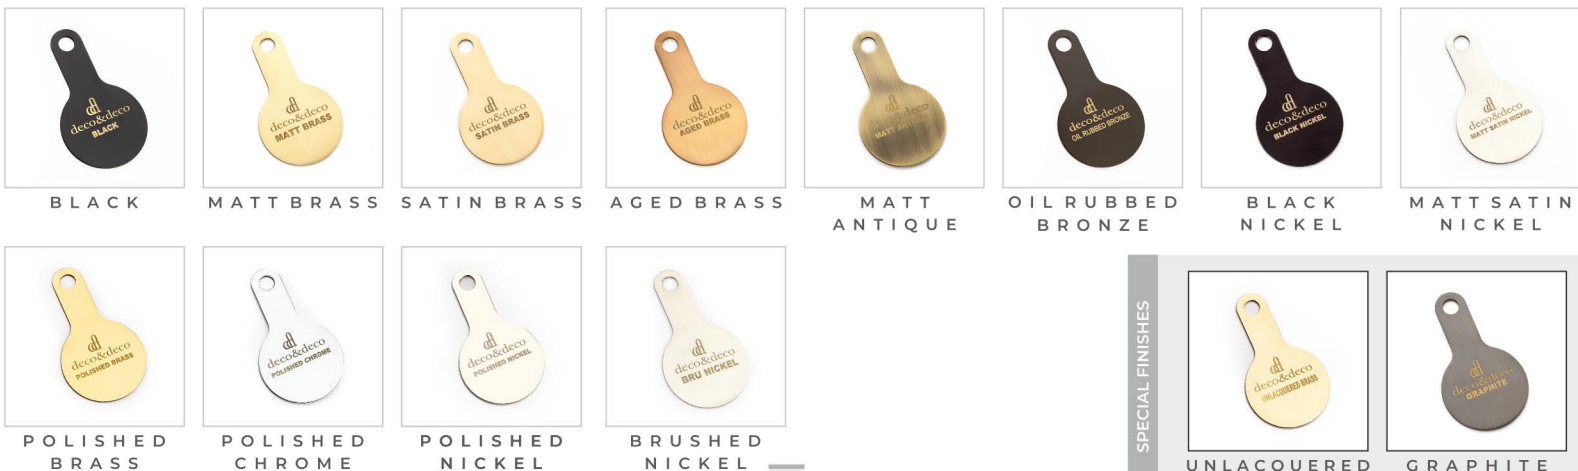

MAYINE COLLECTION

ITEM NO.	FINISHES	SIZE (C-C)	PRICE
DD-3032 A APPL	STANDARD	12"	\$550.00
	SPECIAL		\$620.00
DD-3032 B APPL	STANDARD	18"	\$660.00
	SPECIAL		\$700.00
DD-3032 C APPL	STANDARD	24"	\$860.00
	SPECIAL		\$900.00

STANDARD FINISHES

BURJ COLLECTION

ITEM NO.	FINISHES	SIZE (C-C)	PRICE
DD-3037 A APPL	STANDARD	12"	\$550.00
	SPECIAL		\$620.00
DD-3037 A APPL	STANDARD	18"	\$660.00
	SPECIAL		\$700.00
DD-3037 A APPL	STANDARD	24"	\$860.00
	SPECIAL		\$900.00

STANDARD FINISHES

A P P L I A N C E P U L L
&
D O O R P U L L H A N D L E S

SPIRAL PULL COLLECTION

ITEM NO.		FINISHES	SIZE (C-C)	PRICE
DD-8001 A DRPL	DD-8001 A APPL	STANDARD	12"	\$550.00
		SPECIAL		\$620.00
DD-8001 B DRPL	DD-8001 B APPL	STANDARD	18"	\$660.00
		SPECIAL		\$700.00
DD-8001 C DRPL	DD-8001 C APPL	STANDARD	24"	\$860.00
		SPECIAL		\$900.00
DD-8001 D DRPL	DD-8001 D APPL	STANDARD	36"	\$1000.00
		SPECIAL		\$1100.00