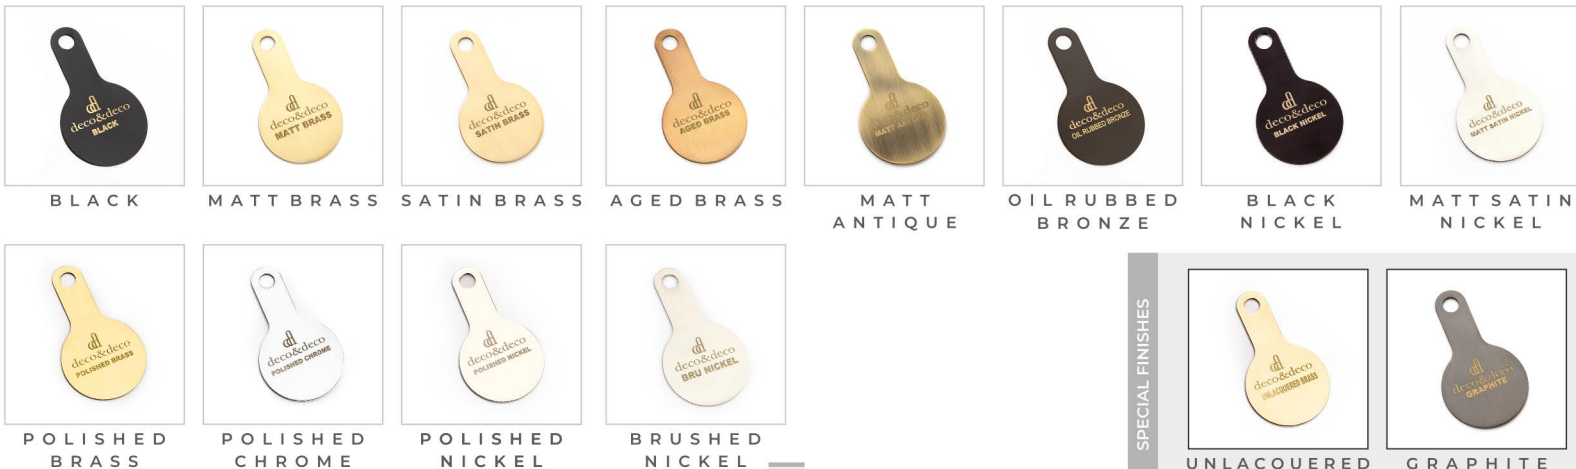

STANDARD FINISHES