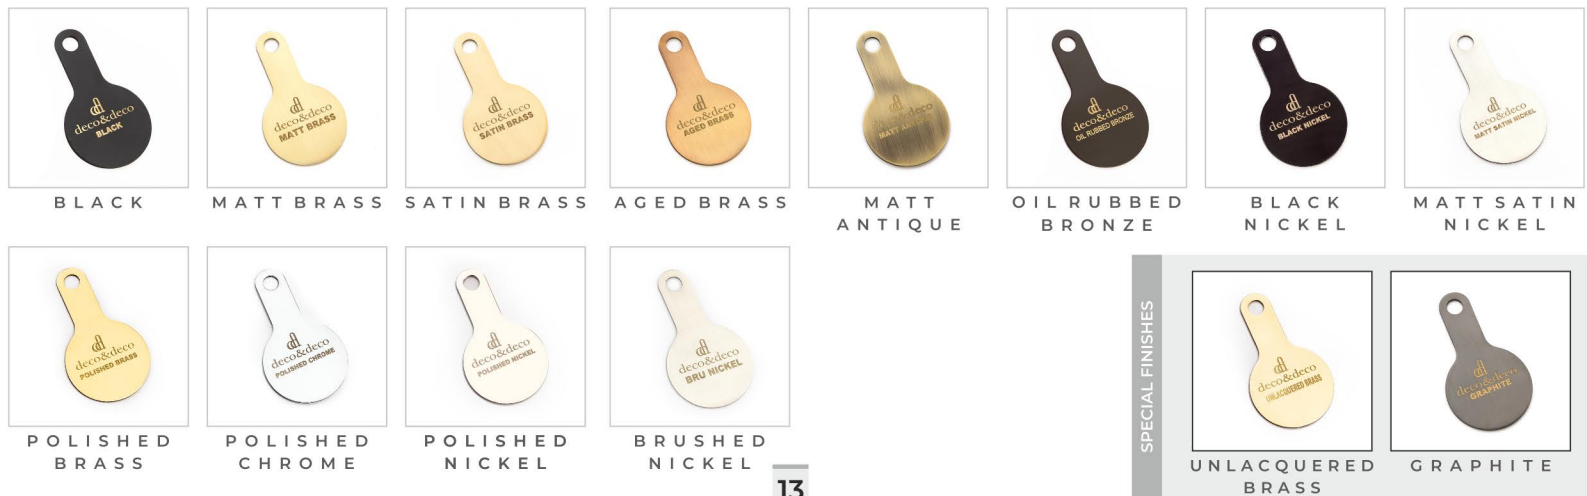

STANDARD FINISHES

											
BLACK	MATT BRASS	SATIN BRASS	AGED BRASS	MATT ANTIQUE	OIL RUBBED BRONZE	BLACK NICKEL	MATT SATIN NICKEL				
											
POLISHED BRASS	POLISHED CHROME	POLISHED NICKEL	BRUSHED NICKEL								
				<div style="display: flex; align-items: center;"> <div style="writing-mode: vertical-rl; transform: rotate(180deg); font-weight: bold; margin-right: 5px;">SPECIAL FINISHES</div> <table border="1" style="margin-left: 10px;"> <tbody> <tr> <td></td> <td></td> </tr> <tr> <td>UNLACQUERED BRASS</td> <td>GRAPHITE</td> </tr> </tbody> </table> </div>						UNLACQUERED BRASS	GRAPHITE
											
UNLACQUERED BRASS	GRAPHITE										

MOND COLLECTION

ITEM NO.	FINISHES	SIZE (C-C)	OVERALL SIZE	PRICE
DD-7001A	STANDARD	96mm	150mm	\$506.00
	SPECIAL			\$564.00
DD-7001B	STANDARD	160mm	200mm	\$634.00
	SPECIAL			\$690.00

SELENE COLLECTION

ITEM NO.	FINISHES	SIZE (C-C)	OVERALL SIZE	PRICE
DD-7002A	STANDARD	96mm	150mm	\$506.00
	SPECIAL			\$564.00
DD-7002B	STANDARD	160mm	200mm	\$634.00
	SPECIAL			\$690.00

LUNA COLLECTION

ITEM NO.	FINISHES	SIZE (C-C)	OVERALL SIZE	PRICE
DD-7003A	STANDARD	116mm	150mm	\$450.00
	SPECIAL			\$520.00

STANDARD FINISHES

								
BLACK	MATT BRASS	SATIN BRASS	AGED BRASS	MATT ANTIQUE	OIL RUBBED BRONZE	BLACK NICKEL	MATT SATIN NICKEL	
								
POLISHED BRASS	POLISHED CHROME	POLISHED NICKEL	BRUSHED NICKEL					
						 		
								SPECIAL FINISHES
						UNLACQUERED BRASS	GRAPHITE	

LUNE COLLECTION

ITEM NO.	FINISHES	SIZE (C-C)	OVERALL SIZE	PRICE
DD-7004 A	STANDARD	116mm	150mm	\$450.00
	SPECIAL			\$520.00

STANDARD FINISHES

WINDSOR COLLECTION

ITEM NO.	FINISHES	SIZE (C-C)	OVERALL SIZE	PRICE
DD-7005 A	STANDARD	168mm	200mm	\$529.00
	SPECIAL			\$587.00
DD-7005 B	STANDARD	368mm	400mm	\$690.00
	SPECIAL			\$736.00