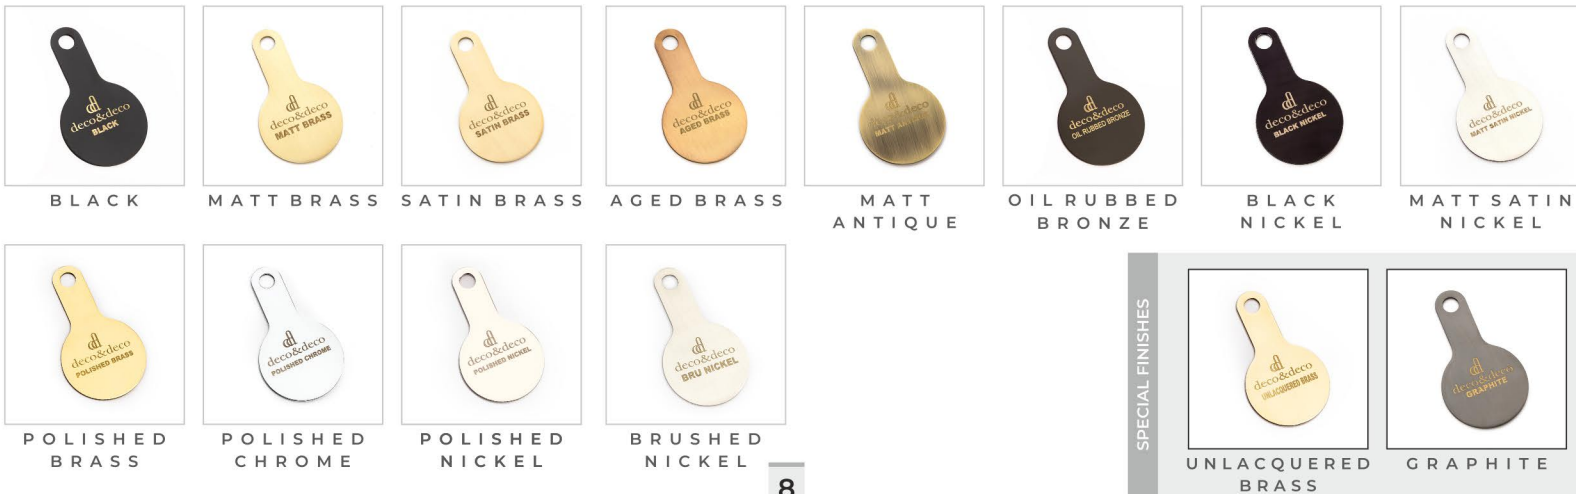

STANDARD FINISHES

KAVA COLLECTION

ITEM NO.	FINISHES	SIZE (C-C)	PRICE
DD-3051 A	STANDARD	4"	\$72.00
	SPECIAL		\$87.00
DD-3051 B	STANDARD	6"	\$88.00
	SPECIAL		\$104.00
DD-3051 C	STANDARD	8"	\$104.00
	SPECIAL		\$121.00
DD-3051 D	STANDARD	12"	\$150.00
	SPECIAL		\$225.00
DD-3051 E	STANDARD	18"	\$256.00
	SPECIAL		\$299.00

VALOUR COLLECTION

ITEM NO.	FINISHES	SIZE (C-C)	PRICE
DD-3053 A	STANDARD	4"	\$100.00
	SPECIAL		\$115.00
DD-3053 B	STANDARD	6"	\$116.00
	SPECIAL		\$128.00
DD-3053 C	STANDARD	8"	\$128.00
	SPECIAL		\$144.00
DD-3053 D	STANDARD	12"	\$225.00
	SPECIAL		\$264.00
DD-3053 E	STANDARD	18"	\$288.00
	SPECIAL		\$334.00

WORTH COLLECTION

ITEM NO.	FINISHES	SIZE (C-C)	PRICE
DD-3054 A	STANDARD	4"	\$100.00
	SPECIAL		\$115.00
DD-3054 B	STANDARD	6"	\$116.00
	SPECIAL		\$128.00
DD-3054 C	STANDARD	8"	\$128.00
	SPECIAL		\$144.00
DD-3054 D	STANDARD	12"	\$225.00
	SPECIAL		\$264.00
DD-3054 E	STANDARD	18"	\$288.00
	SPECIAL		\$334.00

STANDARD FINISHES

D-HANDLE COLLECTION

ITEM NO.	FINISHES	SIZE (C-C)	PRICE
DD-3038 A	STANDARD	3.5"	\$100.00
	SPECIAL		\$115.00
DD-3038 B	STANDARD	5.5"	\$116.00
	SPECIAL		\$128.00
DD-3038 C	STANDARD	7.5"	\$128.00
	SPECIAL		\$144.00
DD-3038 D	STANDARD	11.5"	\$225.00
	SPECIAL		\$264.00
DD-3038 E	STANDARD	17.5"	\$288.00
	SPECIAL		\$334.00