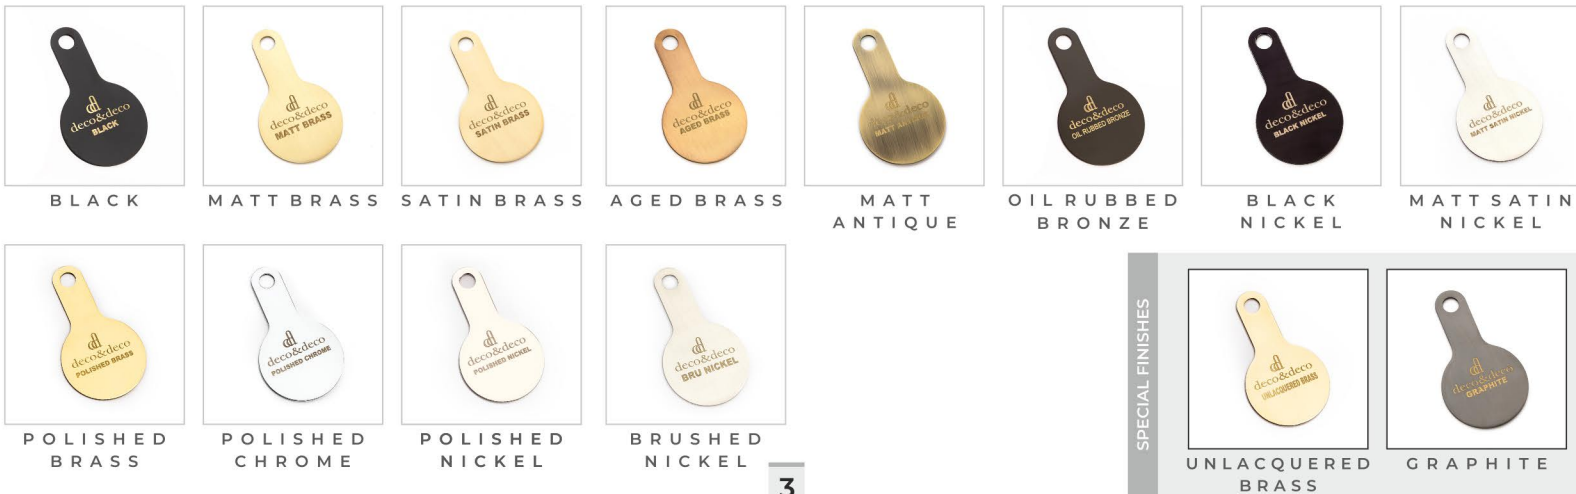

STANDARD FINISHES