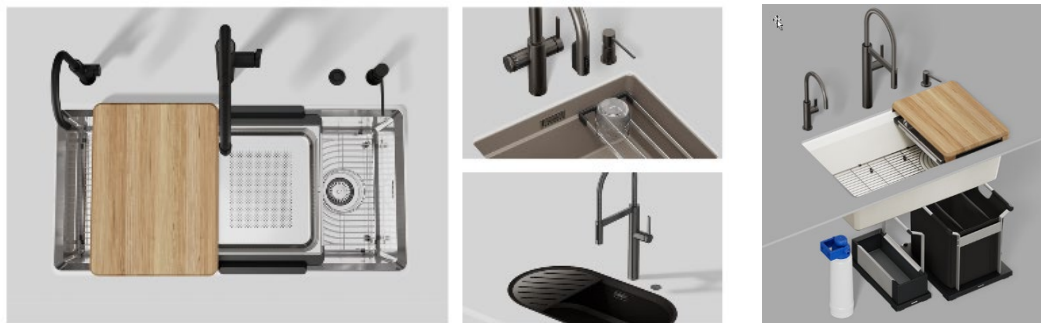

# 2026 BLANCO FREIGHT PROGRAM

Parcel Shipping	Collections	Flat Rate per Item
Select SILGRANIT Sinks	All Diamond, Liven, Performa, Precis, IKON, Vintera, Valea, & Rondo sinks INTEOS Workstation Sinks: 30" & 33"	\$30
Stainless Steel Sinks, Storage, & Food Waste Disposals	All Stainless Sinks, Storage, & Food Waste Disposals	\$25
Faucets & Soap Dispensers	All Faucets & Soap Dispensers	\$15
Accessories	All Accessories	\$10
LTL Shipping Only	Collections	Flat Rate per Item
Select SILGRANIT Sinks	INTEOS Workstation Sinks: 39" & 45"	\$200
Fireclay Apron-Front Sinks	All Fireclay Apron-Front Sinks	\$200

## Flat Freight Options:

- Parcel Shipping: Applies to up to 2 pieces per category. *Cannot be combined with LTL Shipments*
  - Sink + Faucet (1:1 ratio) → Ship free of freight, up to a maximum of 2 sinks & 2 faucets. Filter sets may be included at no additional freight charge when ordered with a filter-ready faucet.
  - Sink + Coordinating Accessories (up to 4 per sink) → Pay the Sink Flat Rate. Accessories included at no extra shipping charge. Maximum of 2 sinks per PO (up to 8 accessories total).
- LTL (Less Than Truckload) Shipping: Applies to single-item shipments only. \*  
\* ship up to 4 coordinating accessories with the sink at no extra shipping charge