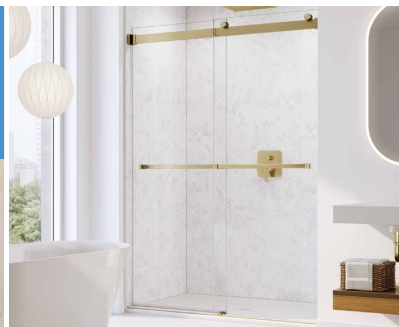

**LUNA Mirrors 30" & under  
VERITAS Niches  
Vizo Cosmetic Mirrors**

**Shower Doors  
Aria, Opus & Specialty Tubs  
Tavia, LVL & Aurora Bases  
LUNA Medicine Cabinets  
All STAK Vanities**

**\$230  
First Item<sup>‡</sup>**  
(Common Carrier Residential shipping)  
Lift gate