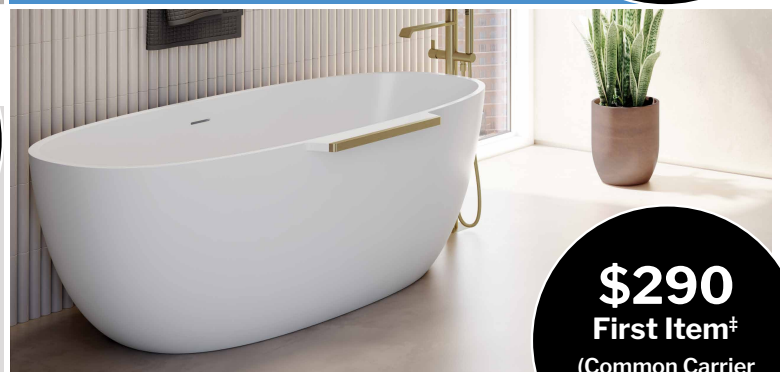

**LUNA Mirrors 30" & under  
VERITAS Niches  
Vizo Cosmetic Mirrors**

**Shower Doors  
Aria, Opus & Specialty Tubs  
Tavia, LVL & Aurora Bases  
LUNA Medicine Cabinets  
All STAK Vanities**

**\$230  
First Item<sup>‡</sup>**  
(Common Carrier Residential shipping)  
Lift gate

**LUNA Mirrors over 30"  
ACRYLIC Bases**

**\$185  
First Item<sup>‡</sup>**  
(Common Carrier Residential shipping)  
No lift gate (up to 70lbs)

**Aria Stone Tubs**

**\$290  
First Item<sup>‡</sup>**  
(Common Carrier Residential shipping)  
Lift gate