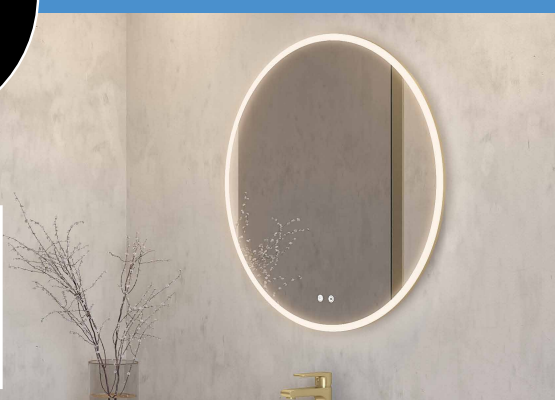

**LUNA Mirrors 30" & under  
VERITAS Niches  
Vizo Cosmetic Mirrors**

**Shower Doors  
Aria, Opus & Specialty Tubs  
Tavia, LVL & Aurora Bases  
LUNA Medicine Cabinets  
All STAK Vanities**

**\$230  
First Item<sup>‡</sup>**  
(Common Carrier Residential shipping)  
Lift gate