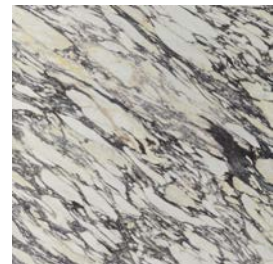

Washstand Packages

STONE OFFERINGS

ALL PACKAGES OFFERED IN EACH 8 STONES

PRUNELLA