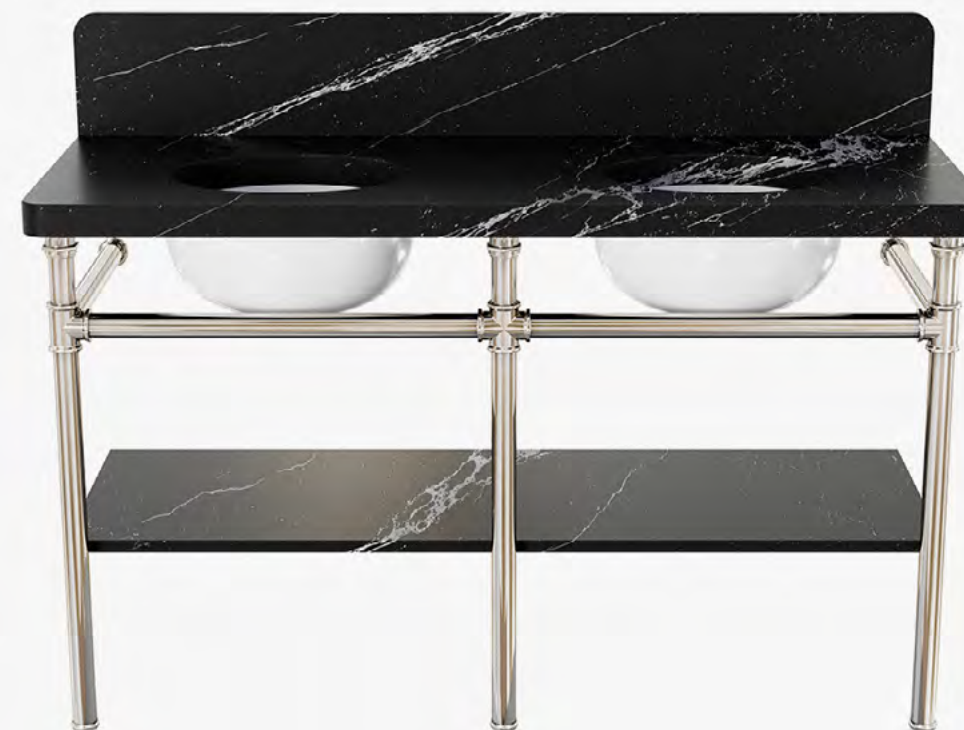

Prunella

VALOR SINGLE with THE WATERWORKS CUT
Available in 24", 36"

VALOR DOUBLE with THE WATERWORKS CUT
Available in 60"

HENRY WASHSTAND

Product Details

- ✓ Washstand features an indulgent 5 cm slab
- ✓ Sourced and carved in Italy from single block of marble
- ✓ Honed marble for a matte finish with soft, velvety touch
- ✓ Seamlessly integrated backsplash from the same stone block
- ✓ Legs available in Nickel or Brass
- ✓ Shelf carved from the same block of marble
- ✓ Inset Waterworks metal coin badge in Nickel or Brass

Marble Options

Bardiglio Dark

Cipollino Crema

Fantastico

Nero Marquina

Paonazzo

Peperino Grigio

Portoro

Prunella

HENRY SINGLE with THE WATERWORKS CUT
Available in 29"

HENRY DOUBLE with THE WATERWORKS CUT
Available in 55"

BOULEVARD WASHSTAND

Product Details

- ✓ Washstand features an indulgent 5 cm slab
- ✓ Sourced and carved in Italy from single block of marble
- ✓ Honed marble for a matte finish with soft, velvety touch
- ✓ Seamlessly integrated backsplash from the same stone block
- ✓ Legs in crystal and available in Nickel or Brass
- ✓ Inset Waterworks metal coin badge in Nickel or Brass