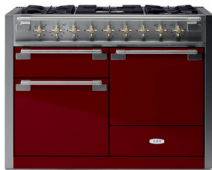

THE AGA ELISE
CLASSIC COLOUR COLLECTION

THE AGA ELISE
SOHO COLOUR AND DESIGN SERIES

CRANBERRY

A NOTE ON THE SOHO COLOUR & DESIGN SERIES:
Elise ranges manufactured using colours from the Soho Series are only available with a stainless steel fascia.

THE AGA ELISE
KNOB FINISH OPTIONS

THE AGA ELISE
ANTIQUE BRASS FINISH OPTION

Antique Brass Handle Stanchion & Antique Brass Knob

This option must be specified at time of ordering.

Note: All brass / copper trim & knobs are living finishes and will patina with time