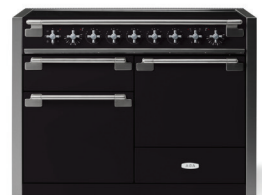

BUILDER PROGRAM PACKAGES

36" DUAL FUEL ELISE PACKAGE

MAKE	MODEL	DESCRIPTION	B-UMRP	UMRP
AGA	AEL361DFABMBL	36" DUAL FUEL RANGE	\$6,949	\$7,715
TRADE-WIND	VSL4366RC	600CFM HOODLINER	\$898	\$955
VIKING	FDWU524	PANEL READY DISHWASHER	\$1,569	\$2,099
VIKING	FDSB5484	PANEL READY SIDE BY SIDE REFRIGERATOR	\$10,149	\$12,689
		TOTAL >	\$19,565	\$23,458

48" DUAL FUEL ELISE PACKAGE

MAKE	MODEL	DESCRIPTION	B-UMRP	UMRP
AGA	AEL481DFABMBL	48" DUAL FUEL RANGE	\$9,959	\$11,065
TRADEWIND	VSL44812RC	1200CFM HOODLINER	\$1,342	\$1,428
Viking	FDWU524	PANEL READY DISHWASHER	\$1,569	\$2,099
Viking	FDSB5484	PANEL READY SIDE BY SIDE REFRIGERATOR	\$10,149	\$12,689
		TOTAL >	\$23,019	\$27,281

36" INDUCTION ELISE PACKAGE

MAKE	MODEL	DESCRIPTION	B-UMRP	UMRP
AGA	AEL361INABMBL	36" INDUCTION RANGE	\$8,059	\$8,945
TRADEWIND	VSL4366RC	600CFM HOODLINER	\$898	\$955
Viking	FDWU524	PANEL READY DISHWASHER	\$1,569	\$2,099
Viking	FDSB5484	PANEL READY SIDE BY SIDE REFRIGERATOR	\$10,149	\$12,689
		TOTAL >	\$20,675	\$24,688

48" INDUCTION ELISE PACKAGE

MAKE	MODEL	DESCRIPTION	B-UMRP	UMRP
AGA	AEL481INABMBL	48" INDUCTION RANGE	\$10,699	\$11,855
TRADEWIND	VSL44812RC	1200CFM HOODLINER	\$1,342	\$1,428
Viking	FDWU524	PANEL READY DISHWASHER	\$1,569	\$2,099
Viking	FDSB5484	PANEL READY SIDE BY SIDE REFRIGERATOR	\$10,149	\$12,689
		TOTAL >	\$ 23,759	\$28,071