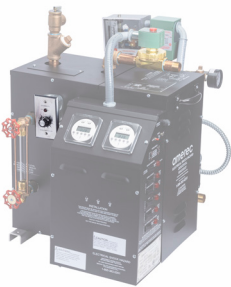

IT1-M	• Boiler mounted thermostat kit for 1 room installation. • For use with all models. • Includes thermostat kit control, sensor, cables and 2 ea. 3/4" chrome steam heads.	9226-301	$890
IT2-M	• Boiler mounted thermostat kit for 2 room installation. • 12-24kW 208V, 240V & 480V.	9226-201	$2,510
IT2-M	• Boiler mounted thermostat kit for 2 room installation. • 12-24kW 415V Export.	9226-211	$2,510
IT2-M	• Boiler mounted thermostat kit for 2 room installation. • 30-48kW 208V, 240V & 480V.	9226-221	$2,510
IT2-M	• Boiler mounted thermostat kit for 2 room installation. • 30-48kW 415V Export. • All IT2-M units include 2 IT1 thermostat controls, 2 sensors, cables, 1 steam solenoid valve assembly and 4 ea. 3/4" chrome steam heads.	9226-231	$2,510