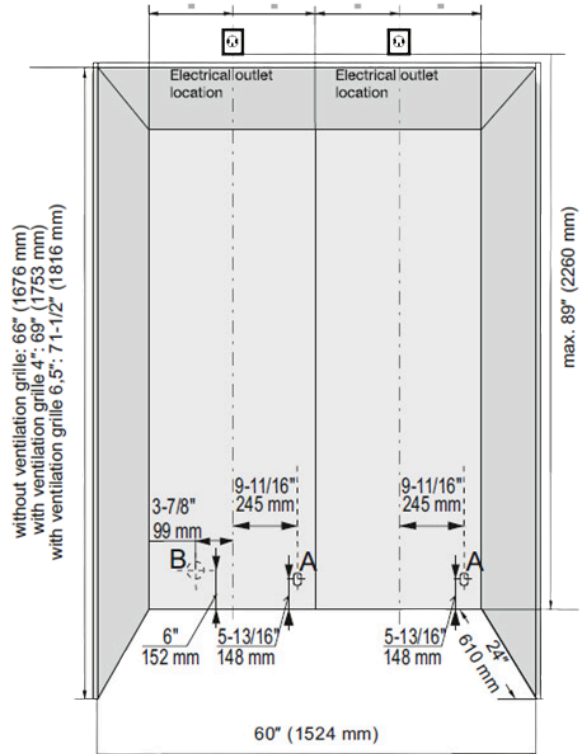

12.8 cu.ft.

12.7 cu.ft.

Side wall heater built into cabinet
Door cannot be reverse when installing side by side

Product width 47 7/16" [1204mm]

Order List:

- SC5781 Left Hand swing non-ice maker model
- SCB5290 Right Hand swing ice maker model
- 9905353 Side by Side kit [9903 573 while supply last]
- 9900368 Top grille 48 x 4.5" [niche 84"]

Super Silent

33-35dB(A)

LIEBHERR

Liebherr SBS Solutions SC7541IM +SC7520

Quad Door option for 60" x 69" or 71.5" niche

(Top grille required)

60"W / 27"D* / 69"H or 71.5" Niche

12.8 cu.ft.

12.7 cu.ft.

Side wall heater built into cabinet

Door cannot be reverse when installing side by side

Product width 59 1/4 (1504mm)

Order List:

- SC7540IM Left Hand swing ice maker model
- SC7520 Right Hand swing non-ice maker model
- 9905353 Side by Side kit (9904 583 while supply last)
- 9903656 Top grille 60" x 4" (niche 69")
- 9904409 Top grille 60" x 6.5" (niche 71.5")