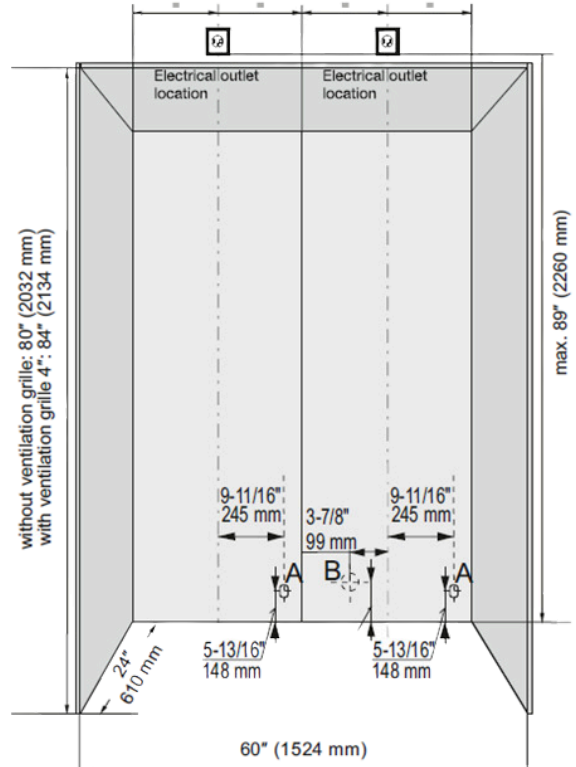

12.7 cu.ft.

Side wall heater built into cabinet

Door cannot be reverse when installing side by side

Product width 59 1/4 (1504mm)

Order List:

- SC7540IM Left Hand swing ice maker model
- SC7520 Right Hand swing non-ice maker model
- 9905353 Side by Side kit (9904 583 while supply last)
- 9903656 Top grille 60" x 4" (niche 69")
- 9904409 Top grille 60" x 6.5" (niche 71.5")

16.8 cu.ft.

16.8 cu.ft.

Duo Cooling	Power Cooling	Easy Fresh	Light Tower	Duo Cooling	Power Cooling	Bio Fresh	Fish & Seafood
Vario Temp	Easy Twist Ice	Soft System	Light Tower	Vario Temp	Ice Maker	Soft System	

Product width 59 1/4 (1504mm)

Order List:

- SC7751 Left Hand swing, non-ice maker model
- SCB7760IM Right Hand swing ice maker model
- 9905353 Side by Side kit(9903 573 while supply last)
- 9903656 grille 60" x 4" (niche 84")