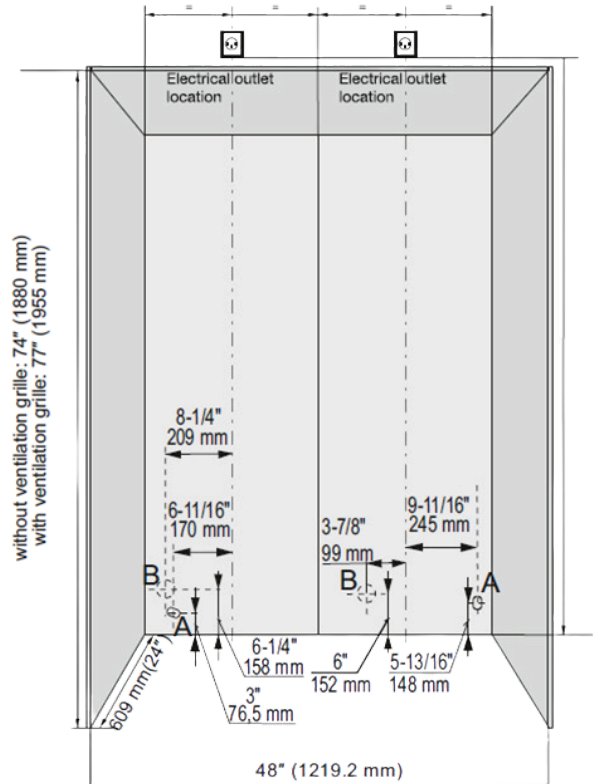

Liebherr SBS Solutions SF5291+SRB5290

Side by Side option for 48" x 77" niche

(Top grille required)

9.8 cu.ft.

13.7 cu.ft.

Touch & Swipe-Display	LED	Telescopic Rails	Ice Tower	Power Cooling	Bio Fresh	Hydro Breeze	Infinity Spring
Soft System				Light Tower	Soft System		

Side wall heater built into cabinet

Door cannot be reverse when installing side by side

Order List:

- SF5291 Left Hand swing All Freezer
- SRB5290 Right Hand swing All Refrigerator
- Side by Side kit included with SF5291
- 9903655 Top grille 48" x 4" [niche 77"]

Side wall heater built into cabinet

Door cannot be reverse when installing side by side

Product width 47 7/16" [1204mm]

Order List:

- SW5291 Left Hand swing Bottom Freezer w/ Wine
- SRB5290 Right Hand swing All Refrigerator Side by
- Side kit included with SW5291
- 9903655 Top grille 48" x 4" [niche 77"]