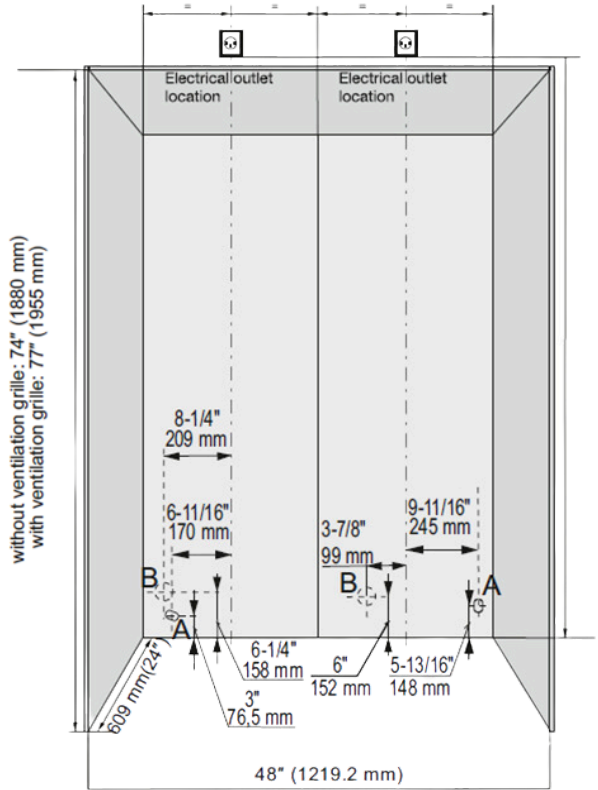

48"W / 27"D* / 77"H niche

10.7 cu. ft.

13.7 cu. ft.

Touch & Swipe-Display	LED	Telescopic Rails	Soft System	Power Cooling	Bio Fresh	Hydro Breeze	Infinity Spring
Ice Maker	2 Zones	Temp Protect Plus	UV Protect Plus	Light Tower	Soft System		

Side wall heater built into cabinet

Door cannot be reverse when installing side by side

Product width 47 7/16" [1204mm]

Order List:

- SW5291 Left Hand swing Bottom Freezer w/ Wine
- SRB5290 Right Hand swing All Refrigerator Side by
- Side kit included with SW5291
- 9903655 Top grille 48" x 4" [niche 77"]