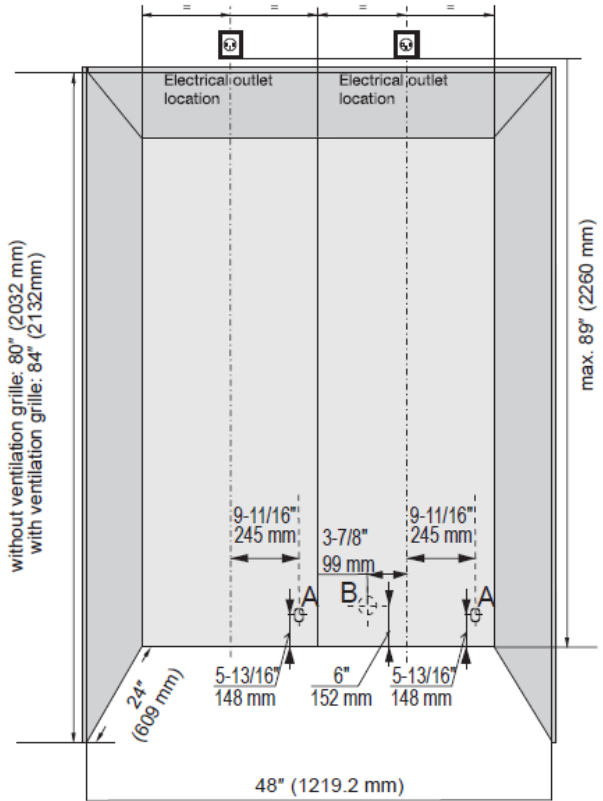

Side wall heater built into cabinet

Door cannot be reverse when installing side by side

Product width 47 7/16" [1204mm]

Order List:

- SW5291 Left Hand swing Bottom Freezer w/ Wine
- SRB5290 Right Hand swing All Refrigerator Side by
- Side kit included with SW5291
- 9903655 Top grille 48" x 4" [niche 77"]

12.8 cu.ft.

12.7 cu.ft.

Side wall heater built into cabinet
Door cannot be reverse when installing side by side

Product width 47 7/16" [1204mm]

Order List:

- SC5781 Left Hand swing non-ice maker model
- SCB5290 Right Hand swing ice maker model
- 9905353 Side by Side kit [9903 573 while supply last]
- 9900368 Top grille 48 x 4.5" [niche 84"]