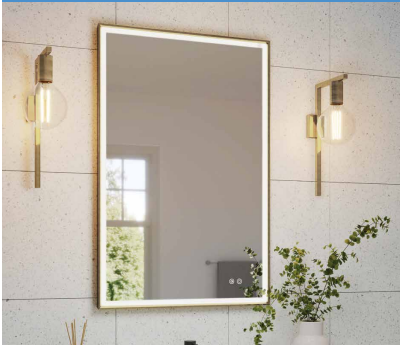

**2025
RESIDENTIAL
DROP SHIP
PROGRAM***

Now a more convenient way to shop Fleurco Products!
See details below or call customer service for more information.

\$40 / Item
(Fedex Residential shipping)

LUNA Mirrors 30" & under
VERITAS Niches
Vizo Cosmetic Mirrors

Shower Doors
Aria, Opus & Specialty Tubs
Tavia, LVL & Aurora Bases
LUNA Medicine Cabinets
All STAK Vanities

\$220
First Item[‡]
(Common Carrier Residential shipping)
Lift gate

LUNA Mirrors over 30"
ACRYLIC Bases