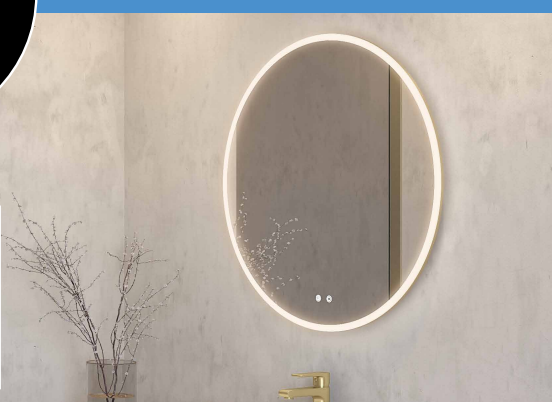

**2025
RESIDENTIAL
DROP SHIP
PROGRAM***

Now a more convenient way to shop Fleurco Products!
See details below or call customer service for more information.

\$40 / Item
(Fedex Residential shipping)

LUNA Mirrors 30" & under
VERITAS Niches
Vizo Cosmetic Mirrors

Shower Doors
Aria, Opus & Specialty Tubs
Tavia, LVL & Aurora Bases
LUNA Medicine Cabinets
All STAK Vanities

\$220
First Item[‡]
(Common Carrier Residential shipping)
Lift gate

LUNA Mirrors over 30"
ACRYLIC Bases