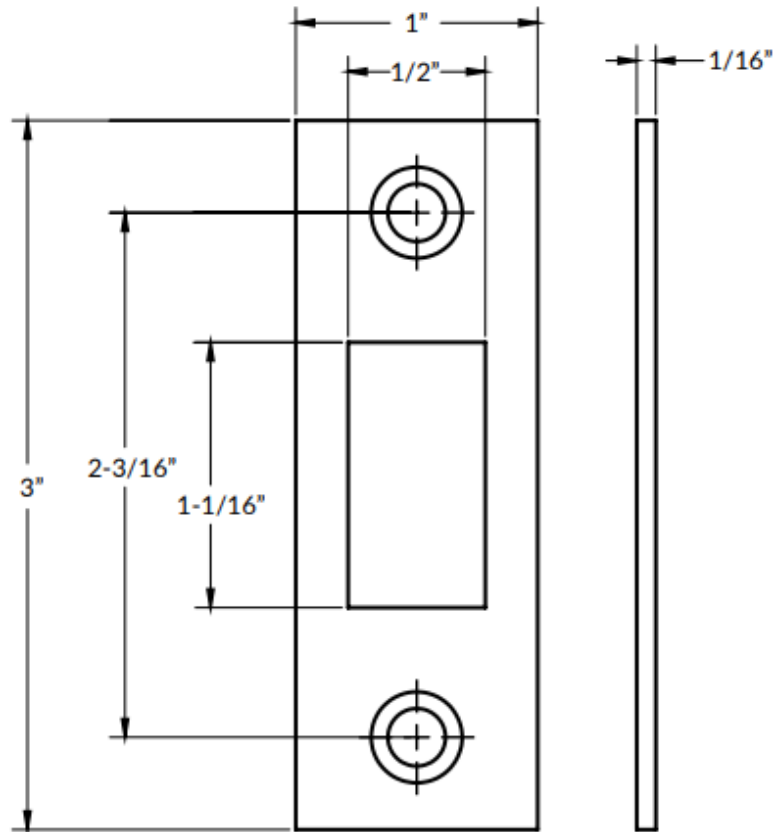

Face Plate - Passage

Front View

Side View

INTERIOR MORTISE LOCK WITH MAGNETIC LATCH - PASSAGE STRIKE PLATE DIMENSIONS

Strike Plate - Passage

Dust Box - Passage

INTERIOR MORTISE LOCK WITH MAGNETIC LATCH - PRIVACY LOCK BODY DIMENSIONS

Face Plate - Privacy

Front View

Side View

INTERIOR MORTISE LOCK WITH MAGNETIC LATCH - PRIVACY STRIKE PLATE DIMENSIONS

Strike Plate - Privacy

Magnetic Dust Box - Privacy

RESOURCES

[Price Book](#)