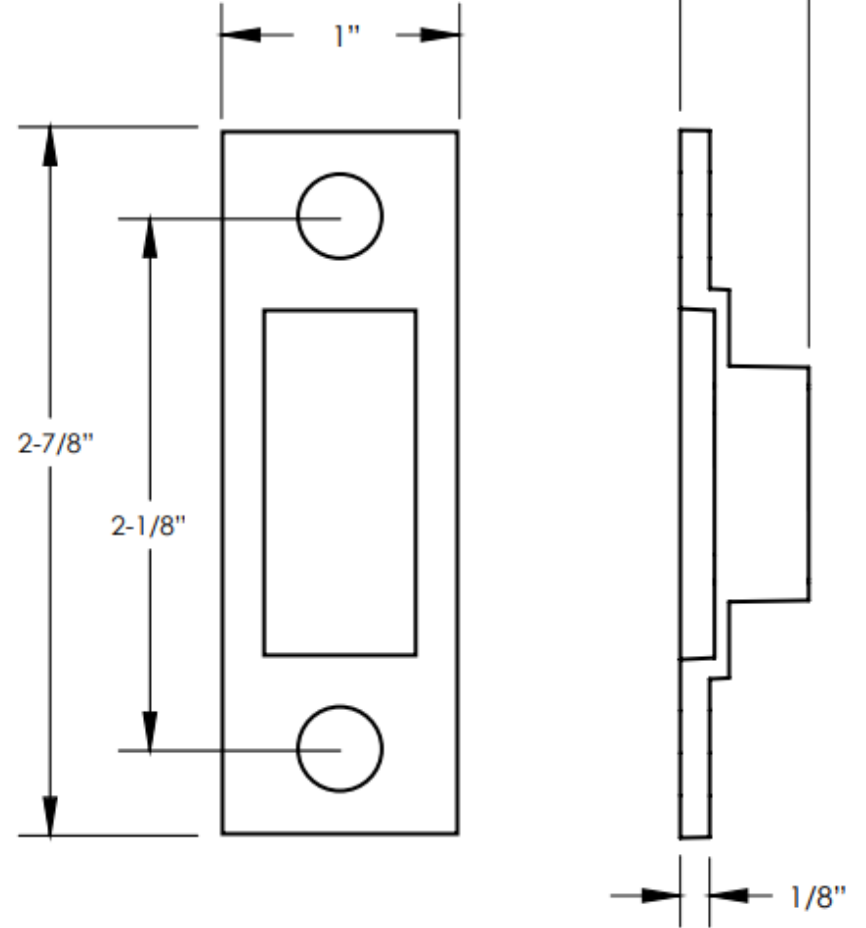

Face Plate - Passage

Front View

Side View

INTERIOR MORTISE LOCK WITH MAGNETIC LATCH - PASSAGE STRIKE PLATE DIMENSIONS

Strike Plate - Passage

Dust Box - Passage

INTERIOR MORTISE LOCK WITH MAGNETIC LATCH - PRIVACY LOCK BODY DIMENSIONS

Face Plate - Privacy

Front View

Side View

INTERIOR MORTISE LOCK WITH MAGNETIC LATCH - PRIVACY STRIKE PLATE DIMENSIONS

Strike Plate - Privacy

Magnetic Dust Box - Privacy

RESOURCES

[Price Book](#)