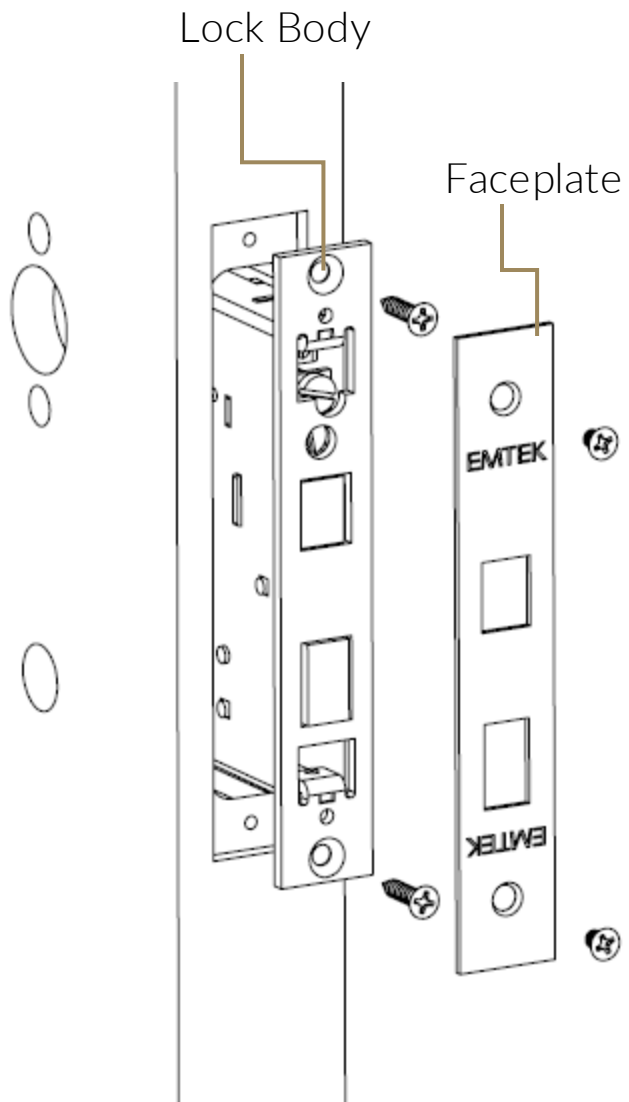

DOOR PREP

Thumbturn Privacy & Stretto Sideplates*

CF Lever & Knobsets

Standard Lever & Knobsets

*thru-bolt mounting hole locations vary by trim design

INTERIOR MORTISE LOCK

Exploded View

INTERIOR MORTISE LOCK WITH MAGNETIC LATCH - PASSAGE LOCK BODY DIMENSIONS

Face Plate - Passage

Front View

Side View

INTERIOR MORTISE LOCK WITH MAGNETIC LATCH - PASSAGE STRIKE PLATE DIMENSIONS

Strike Plate - Passage

Dust Box - Passage

INTERIOR MORTISE LOCK WITH MAGNETIC LATCH - PRIVACY LOCK BODY DIMENSIONS

Face Plate - Privacy

Front View

Side View

INTERIOR MORTISE LOCK WITH MAGNETIC LATCH - PRIVACY STRIKE PLATE DIMENSIONS

Strike Plate - Privacy

Magnetic Dust Box - Privacy

RESOURCES

[Price Book](#)