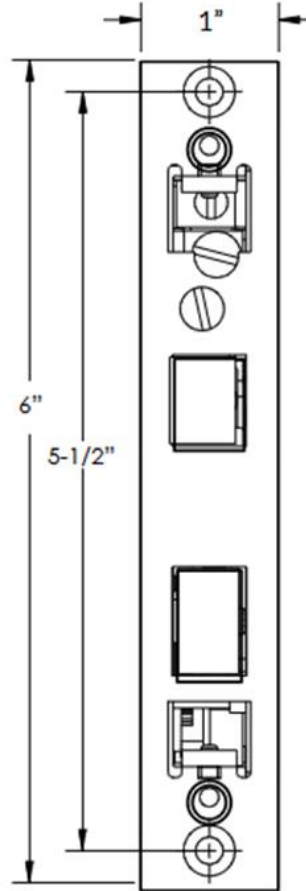

DOOR PREP

Thumbturn Privacy & Stretto Sideplates*

CF Lever & Knobsets

Standard Lever & Knobsets

*thru-bolt mounting hole locations vary by trim design

INTERIOR MORTISE LOCK

Exploded View

INTERIOR MORTISE LOCK WITH MAGNETIC LATCH - PASSAGE LOCK BODY DIMENSIONS

Face Plate - Passage

Front View

Side View

INTERIOR MORTISE LOCK WITH MAGNETIC LATCH - PASSAGE STRIKE PLATE DIMENSIONS

Strike Plate - Passage

Dust Box - Passage

INTERIOR MORTISE LOCK WITH MAGNETIC LATCH - PRIVACY LOCK BODY DIMENSIONS

Face Plate - Privacy

Front View

Side View

INTERIOR MORTISE LOCK WITH MAGNETIC LATCH - PRIVACY STRIKE PLATE DIMENSIONS

Strike Plate - Privacy

Magnetic Dust Box - Privacy

RESOURCES

[Price Book](#)