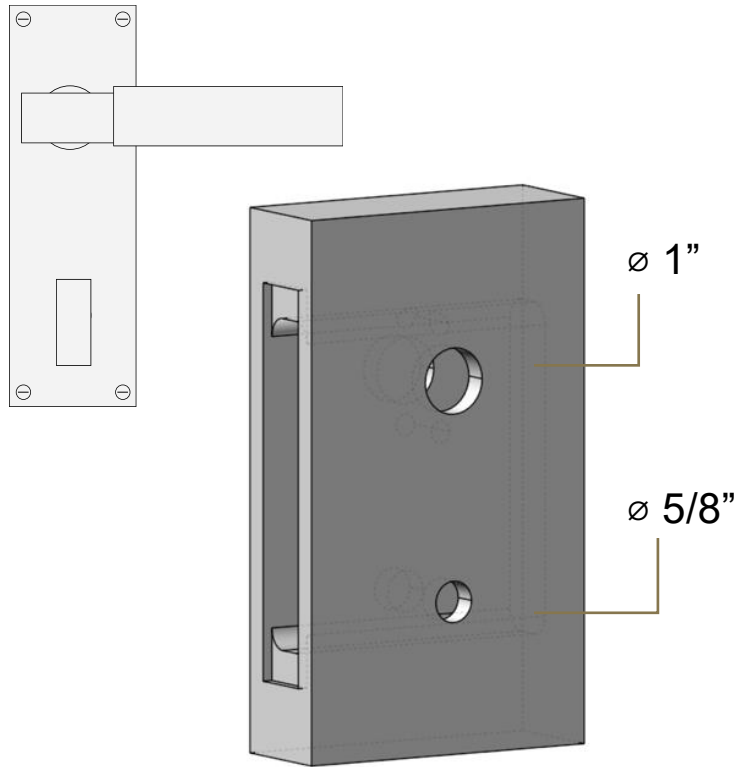

DOOR PREP

Thumbturn Privacy & Stretto Sideplates*