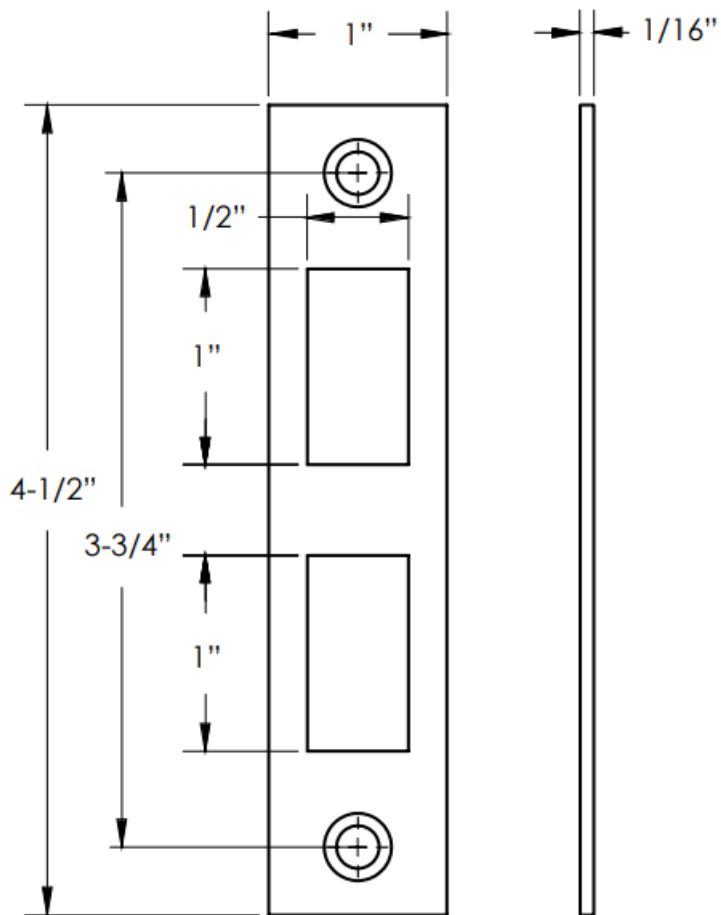

Face Plate - Passage

Front View

Side View

INTERIOR MORTISE LOCK WITH MAGNETIC LATCH - PASSAGE STRIKE PLATE DIMENSIONS

Strike Plate - Passage

Dust Box - Passage

INTERIOR MORTISE LOCK WITH MAGNETIC LATCH - PRIVACY LOCK BODY DIMENSIONS

Face Plate - Privacy

Front View

Side View

INTERIOR MORTISE LOCK WITH MAGNETIC LATCH - PRIVACY STRIKE PLATE DIMENSIONS

Strike Plate - Privacy

Magnetic Dust Box - Privacy

RESOURCES

[Price Book](#)