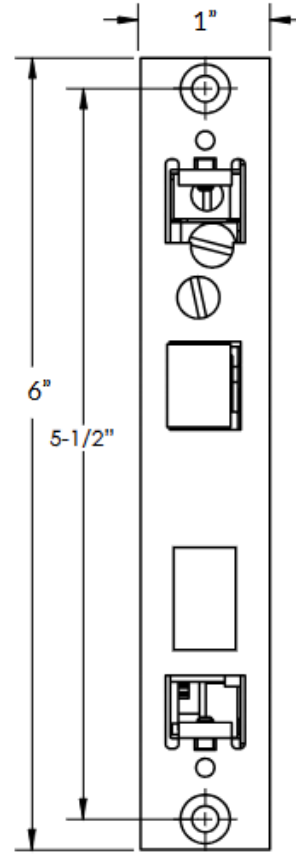

DOOR PREP

Thumbturn Privacy & Stretto Sideplates*

CF Lever & Knobsets

Standard Lever & Knobsets

*thru-bolt mounting hole locations vary by trim design

INTERIOR MORTISE LOCK

Exploded View

INTERIOR MORTISE LOCK WITH MAGNETIC LATCH - PASSAGE LOCK BODY DIMENSIONS

Face Plate - Passage

Front View

Side View

INTERIOR MORTISE LOCK WITH MAGNETIC LATCH - PASSAGE STRIKE PLATE DIMENSIONS

Strike Plate - Passage

Dust Box - Passage

INTERIOR MORTISE LOCK WITH MAGNETIC LATCH - PRIVACY LOCK BODY DIMENSIONS

Face Plate - Privacy

Front View

Side View

INTERIOR MORTISE LOCK WITH MAGNETIC LATCH - PRIVACY STRIKE PLATE DIMENSIONS

Strike Plate - Privacy

Magnetic Dust Box - Privacy

RESOURCES

[Price Book](#)