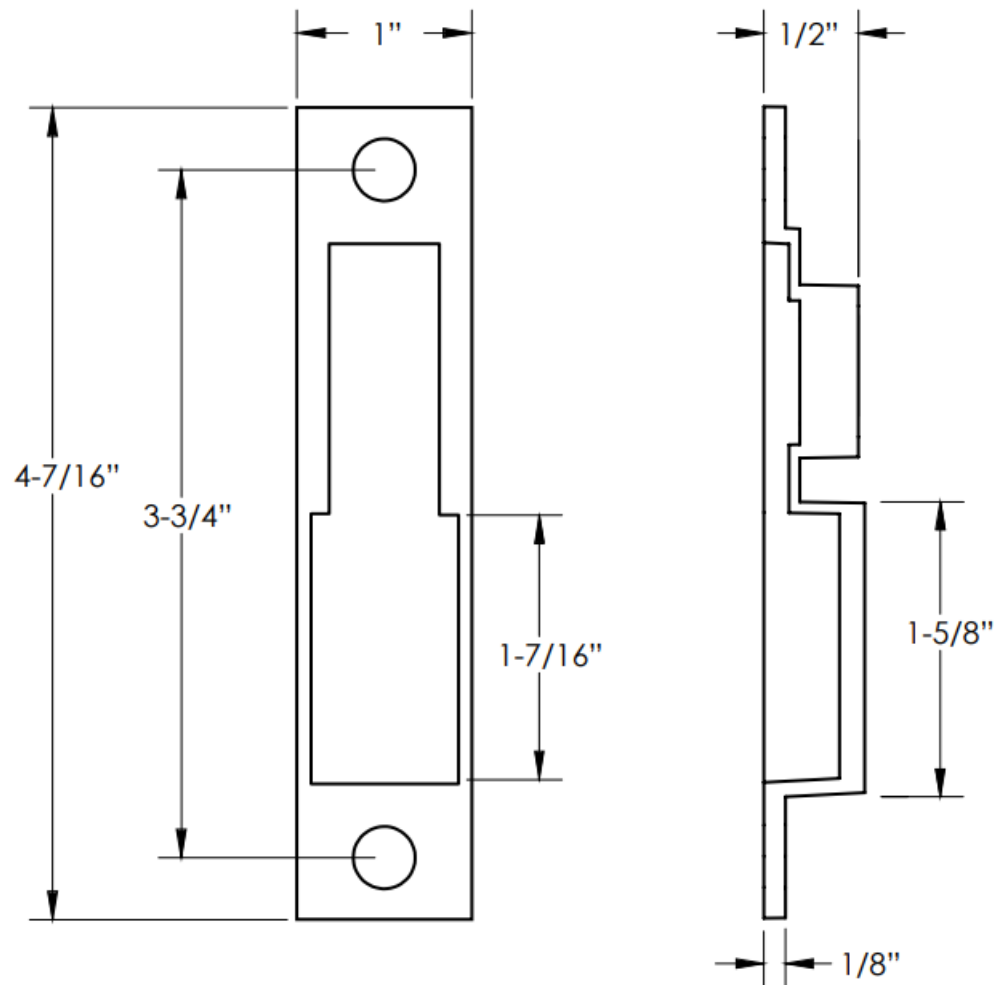

Face Plate - Passage

Front View

Side View

INTERIOR MORTISE LOCK WITH MAGNETIC LATCH - PASSAGE STRIKE PLATE DIMENSIONS

Strike Plate - Passage

Dust Box - Passage

INTERIOR MORTISE LOCK WITH MAGNETIC LATCH - PRIVACY LOCK BODY DIMENSIONS

Face Plate - Privacy

Front View

Side View

INTERIOR MORTISE LOCK WITH MAGNETIC LATCH - PRIVACY STRIKE PLATE DIMENSIONS

Strike Plate - Privacy

Magnetic Dust Box - Privacy

RESOURCES

[Price Book](#)