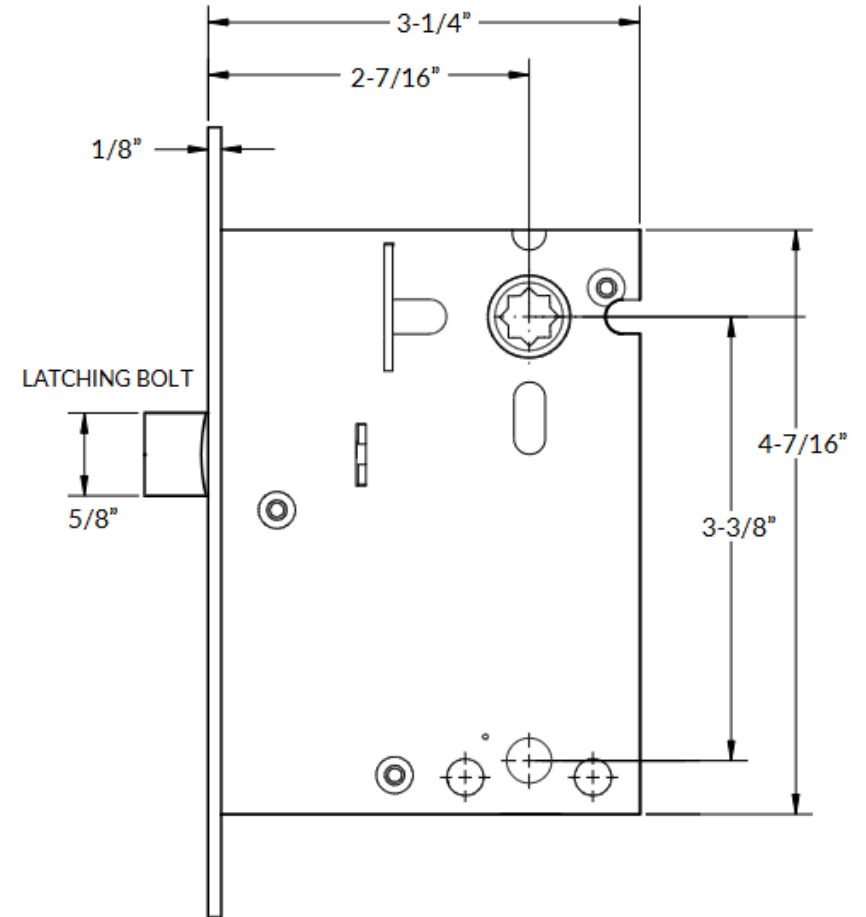

DOOR PREP

Thumbturn Privacy & Stretto Sideplates*

CF Lever & Knobsets

Standard Lever & Knobsets

*thru-bolt mounting hole locations vary by trim design

INTERIOR MORTISE LOCK

Exploded View

INTERIOR MORTISE LOCK WITH MAGNETIC LATCH - PASSAGE LOCK BODY DIMENSIONS

Face Plate - Passage

Front View

Side View

INTERIOR MORTISE LOCK WITH MAGNETIC LATCH - PASSAGE STRIKE PLATE DIMENSIONS

Strike Plate - Passage

Dust Box - Passage

INTERIOR MORTISE LOCK WITH MAGNETIC LATCH - PRIVACY LOCK BODY DIMENSIONS