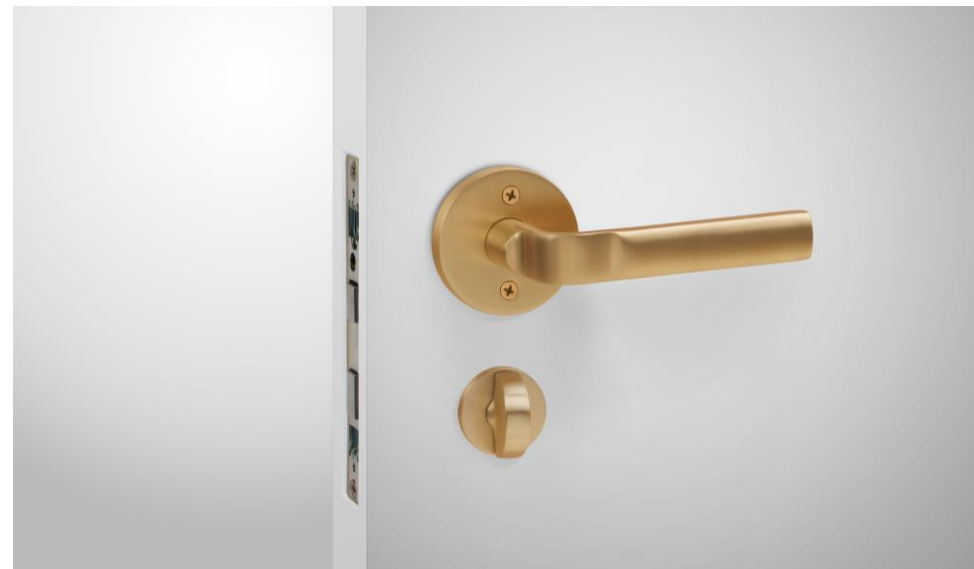

ROHL

Schaub

EMTEK.

INTERIOR MORTISE LOCK WITH MAGNETIC LATCH

The EMTEK Interior Mortise Lock delivers superior functionality and modern design with a magnetic latch mechanism for smooth, silent operation – all while reducing wear when compared to traditional latches. Its low-profile design offers a seamless, unobtrusive look, perfect for minimalist spaces.

PRODUCT FEATURES

- ❖ **Magnetic Latch Mechanism** – Smooth, silent operation with reduced wear compared to traditional latches
- ❖ **Low Profile Design** – Flush latch and strike plate for a seamless, modern look
- ❖ **Durable, Solid Construction** – Precision-engineered for enhanced durability and long-lasting performance
- ❖ **Interconnected Lock Function** – Latch and deadbolt retract simultaneously for easy interior operation
- ❖ **Versatile Use** – Fits doors 1¾” thick and up, for premium and custom interior door applications
- ❖ **Independent Lever Adjustment** – Adjust each lever side independently for precise alignment and positioning on the door
- ❖ **Wide Variety of Finish & Trim Options** – Compatible with EMTEK knobs, levers, rosettes, STRETTO and thumbturn privacy sideplates, for a cohesive design

Without Faceplate

With Faceplate

CONCEALED FASTENER UPGRADE

Upgrade your interior mortise lock with the concealed fastener option for a clean, refined look

With CF: Rosettes have no exposed screws

Standard: Rosettes have exposed screws

INTERCONNECTED LOCK FUNCTION

Latch and deadbolt
retract simultaneously for
easy interior operation

INDEPENDENT LEVER ADJUSTMENT

Adjust each lever side independently for precise alignment and positioning on the door