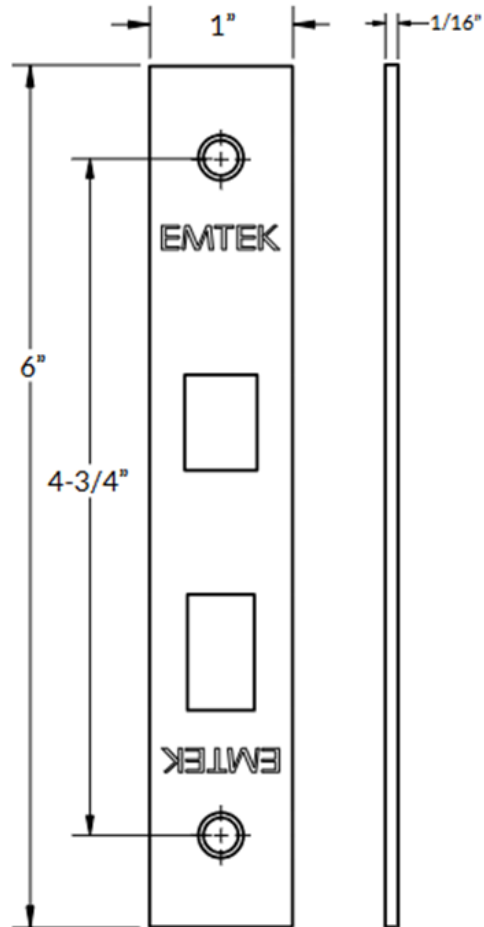

Face Plate - Passage

Front View

Side View

INTERIOR MORTISE LOCK WITH MAGNETIC LATCH - PASSAGE STRIKE PLATE DIMENSIONS

Strike Plate - Passage

Dust Box - Passage

INTERIOR MORTISE LOCK WITH MAGNETIC LATCH - PRIVACY LOCK BODY DIMENSIONS

Face Plate - Privacy

Front View

Side View

INTERIOR MORTISE LOCK WITH MAGNETIC LATCH - PRIVACY STRIKE PLATE DIMENSIONS

Strike Plate - Privacy

Magnetic Dust Box - Privacy

RESOURCES

[Price Book](#)