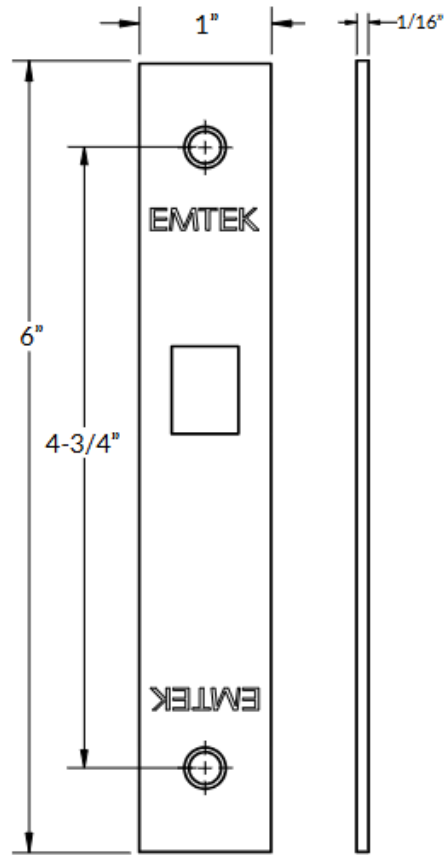

DOOR PREP

Thumbturn Privacy & Stretto Sideplates*

CF Lever & Knobsets

Standard Lever & Knobsets

*thru-bolt mounting hole locations vary by trim design

INTERIOR MORTISE LOCK

Exploded View

INTERIOR MORTISE LOCK WITH MAGNETIC LATCH - PASSAGE LOCK BODY DIMENSIONS

Face Plate - Passage

Front View

Side View

INTERIOR MORTISE LOCK WITH MAGNETIC LATCH - PASSAGE STRIKE PLATE DIMENSIONS

Strike Plate - Passage

Dust Box - Passage

INTERIOR MORTISE LOCK WITH MAGNETIC LATCH - PRIVACY LOCK BODY DIMENSIONS