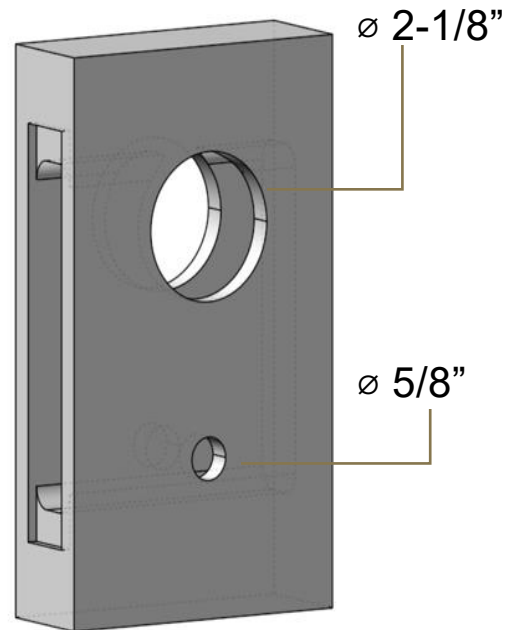

CF Lever & Knobsets