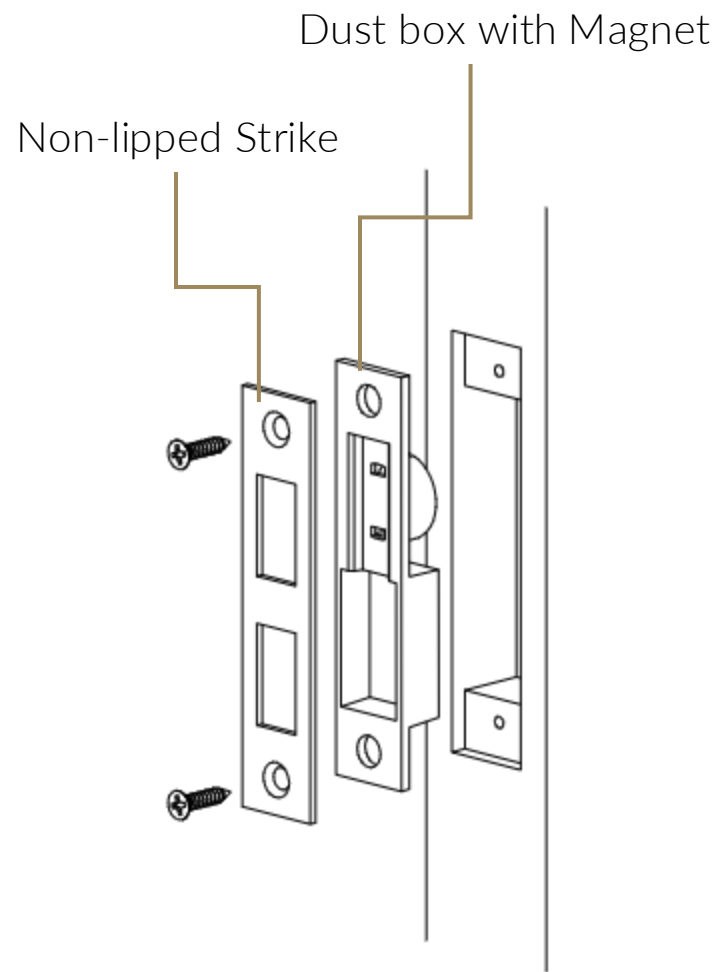

DOOR PREP

Thumbturn Privacy & Stretto Sideplates*

CF Lever & Knobsets

Standard Lever & Knobsets

*thru-bolt mounting hole locations vary by trim design

INTERIOR MORTISE LOCK

Exploded View

INTERIOR MORTISE LOCK WITH MAGNETIC LATCH - PASSAGE LOCK BODY DIMENSIONS

Face Plate - Passage

Front View

Side View

INTERIOR MORTISE LOCK WITH MAGNETIC LATCH - PASSAGE STRIKE PLATE DIMENSIONS

Strike Plate - Passage

Dust Box - Passage

INTERIOR MORTISE LOCK WITH MAGNETIC LATCH - PRIVACY LOCK BODY DIMENSIONS