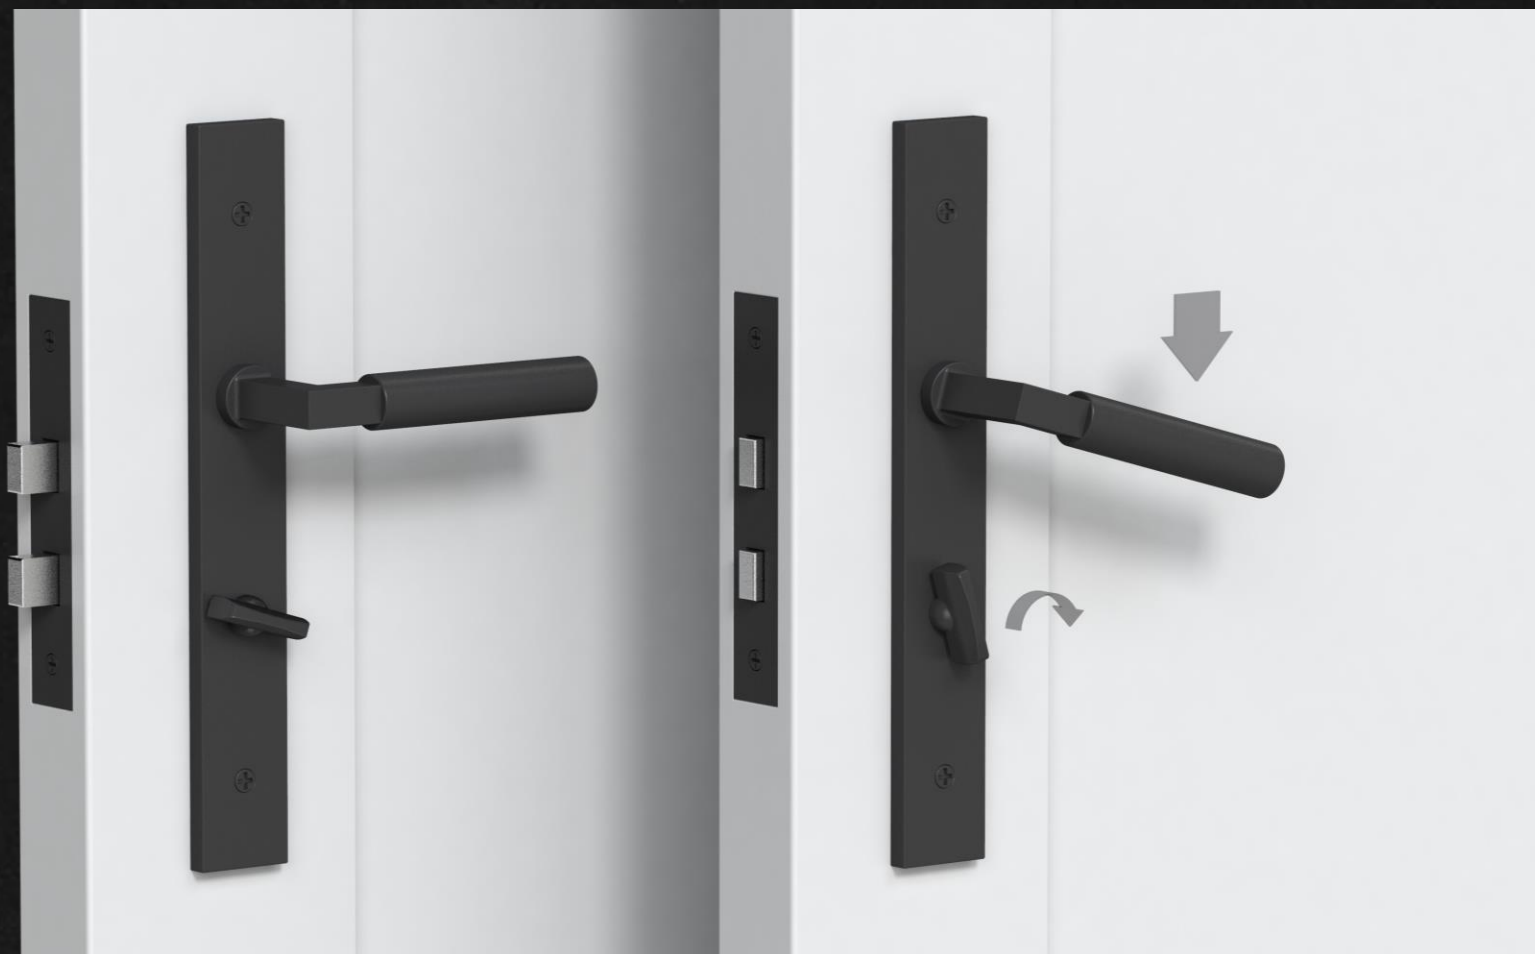

ROHL

Schaub

EMTEK.

INTERIOR MORTISE LOCK WITH MAGNETIC LATCH

The EMTEK Interior Mortise Lock delivers superior functionality and modern design with a magnetic latch mechanism for smooth, silent operation – all while reducing wear when compared to traditional latches. Its low-profile design offers a seamless, unobtrusive look, perfect for minimalist spaces.

PRODUCT FEATURES

- ❖ **Magnetic Latch Mechanism** – Smooth, silent operation with reduced wear compared to traditional latches
- ❖ **Low Profile Design** – Flush latch and strike plate for a seamless, modern look
- ❖ **Durable, Solid Construction** – Precision-engineered for enhanced durability and long-lasting performance
- ❖ **Interconnected Lock Function** – Latch and deadbolt retract simultaneously for easy interior operation
- ❖ **Versatile Use** – Fits doors 1¾” thick and up, for premium and custom interior door applications
- ❖ **Independent Lever Adjustment** – Adjust each lever side independently for precise alignment and positioning on the door
- ❖ **Wide Variety of Finish & Trim Options** – Compatible with EMTEK knobs, levers, rosettes, STRETTO and thumbturn privacy sideplates, for a cohesive design

Without Faceplate

With Faceplate

CONCEALED FASTENER UPGRADE

Upgrade your interior mortise lock with the concealed fastener option for a clean, refined look

With CF: Rosettes have no exposed screws

Standard: Rosettes have exposed screws

INTERCONNECTED LOCK FUNCTION

Latch and deadbolt
retract simultaneously for
easy interior operation

INDEPENDENT LEVER ADJUSTMENT

Adjust each lever side independently for precise alignment and positioning on the door