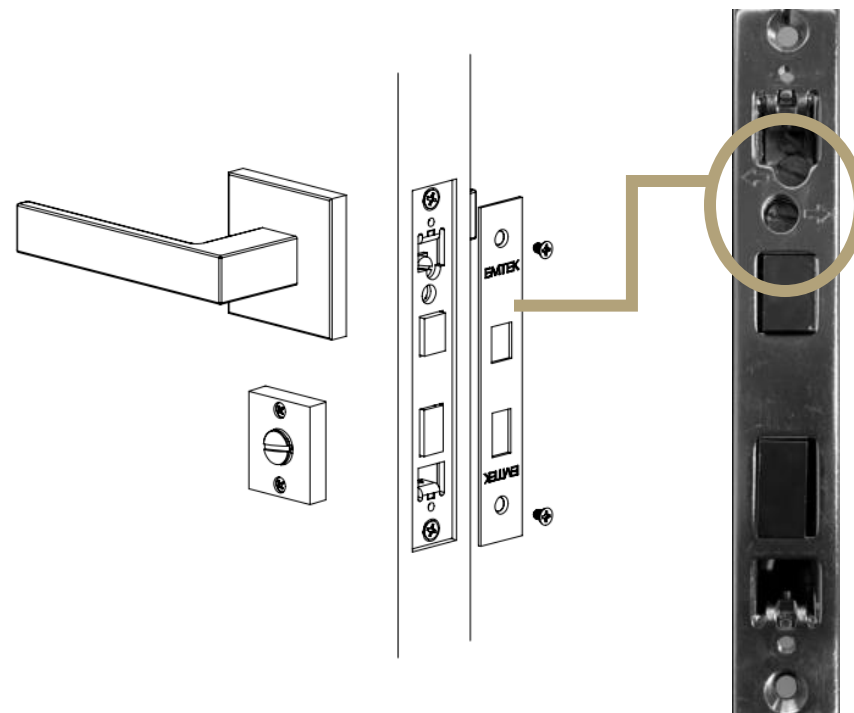

PRODUCT FEATURES

- ❖ **Magnetic Latch Mechanism** – Smooth, silent operation with reduced wear compared to traditional latches
- ❖ **Low Profile Design** – Flush latch and strike plate for a seamless, modern look
- ❖ **Durable, Solid Construction** – Precision-engineered for enhanced durability and long-lasting performance
- ❖ **Interconnected Lock Function** – Latch and deadbolt retract simultaneously for easy interior operation
- ❖ **Versatile Use** – Fits doors 1¾” thick and up, for premium and custom interior door applications
- ❖ **Independent Lever Adjustment** – Adjust each lever side independently for precise alignment and positioning on the door
- ❖ **Wide Variety of Finish & Trim Options** – Compatible with EMTEK knobs, levers, rosettes, STRETTO and thumbturn privacy sideplates, for a cohesive design

Without Faceplate

With Faceplate

CONCEALED FASTENER UPGRADE

Upgrade your interior mortise lock with the concealed fastener option for a clean, refined look

With CF: Rosettes have no exposed screws

Standard: Rosettes have exposed screws

INTERCONNECTED LOCK FUNCTION

Latch and deadbolt
retract simultaneously for
easy interior operation

INDEPENDENT LEVER ADJUSTMENT

Adjust each lever side independently for precise alignment and positioning on the door