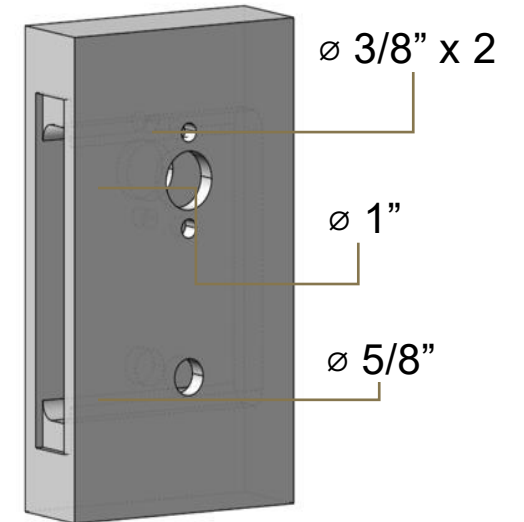

Standard Lever & Knobsets

*thru-bolt mounting hole locations vary by trim design