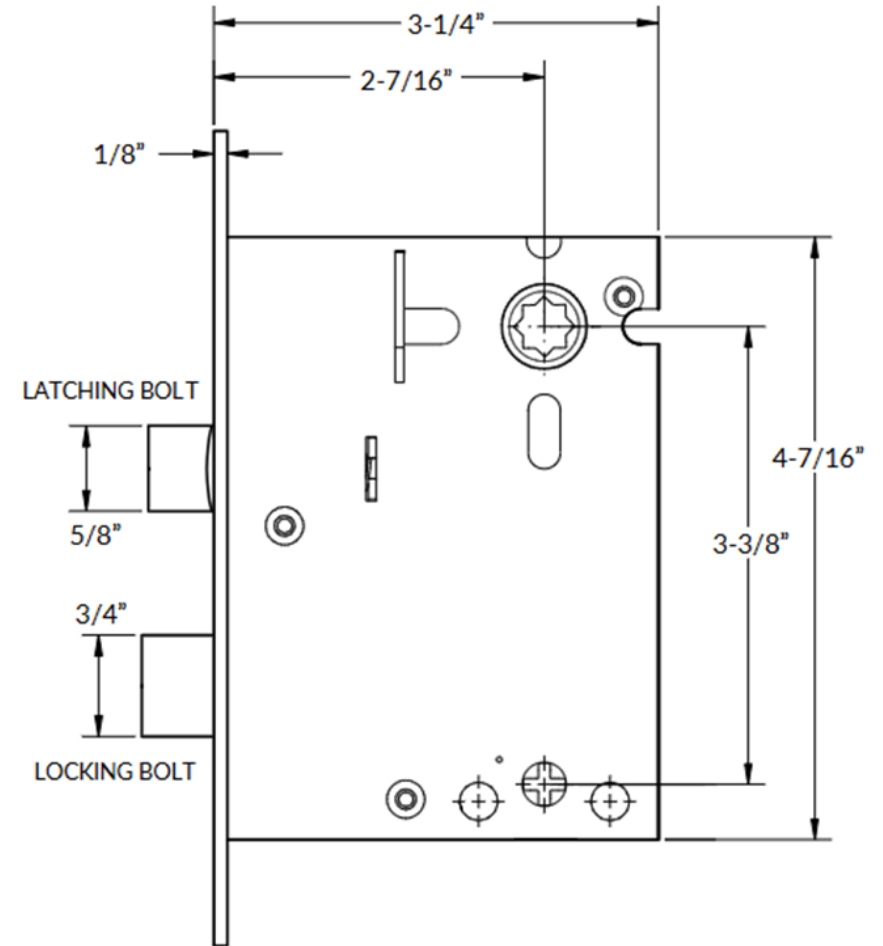

Face Plate - Passage

Front View

Side View

INTERIOR MORTISE LOCK WITH MAGNETIC LATCH - PASSAGE STRIKE PLATE DIMENSIONS

Strike Plate - Passage

Dust Box - Passage

INTERIOR MORTISE LOCK WITH MAGNETIC LATCH - PRIVACY LOCK BODY DIMENSIONS

Face Plate - Privacy

Front View

Side View

INTERIOR MORTISE LOCK WITH MAGNETIC LATCH - PRIVACY STRIKE PLATE DIMENSIONS

Strike Plate - Privacy

Magnetic Dust Box - Privacy

RESOURCES

[Price Book](#)