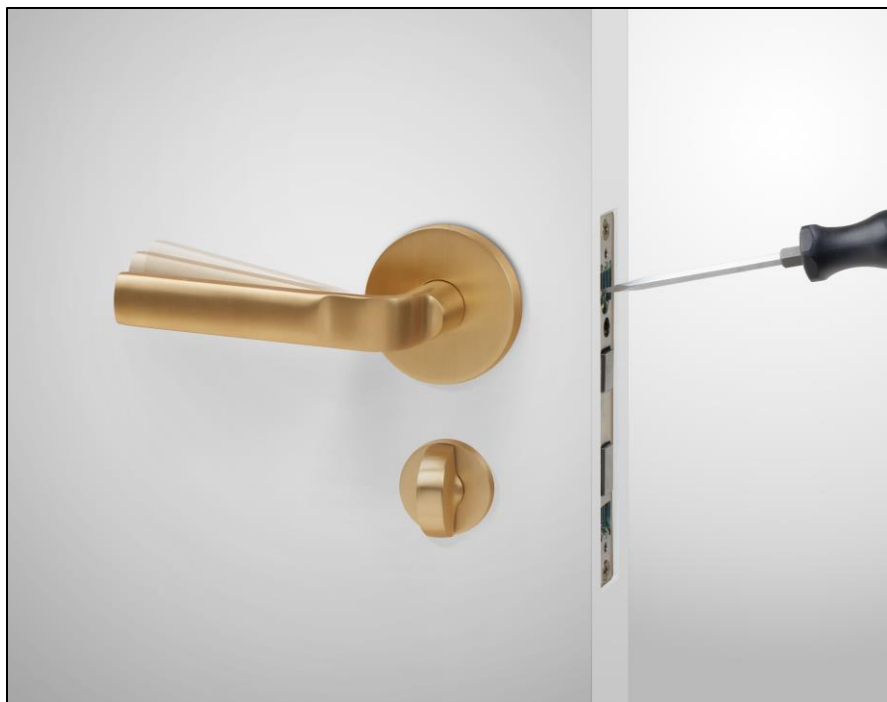

ROHL

Schaub

EMTEK.

INTERIOR MORTISE LOCK WITH MAGNETIC LATCH

The EMTEK Interior Mortise Lock delivers superior functionality and modern design with a magnetic latch mechanism for smooth, silent operation – all while reducing wear when compared to traditional latches. Its low-profile design offers a seamless, unobtrusive look, perfect for minimalist spaces.

PRODUCT FEATURES

- ❖ **Magnetic Latch Mechanism** – Smooth, silent operation with reduced wear compared to traditional latches
- ❖ **Low Profile Design** – Flush latch and strike plate for a seamless, modern look
- ❖ **Durable, Solid Construction** – Precision-engineered for enhanced durability and long-lasting performance
- ❖ **Interconnected Lock Function** – Latch and deadbolt retract simultaneously for easy interior operation
- ❖ **Versatile Use** – Fits doors 1¾” thick and up, for premium and custom interior door applications
- ❖ **Independent Lever Adjustment** – Adjust each lever side independently for precise alignment and positioning on the door
- ❖ **Wide Variety of Finish & Trim Options** – Compatible with EMTEK knobs, levers, rosettes, STRETTO and thumbturn privacy sideplates, for a cohesive design

Without Faceplate

With Faceplate

CONCEALED FASTENER UPGRADE

Upgrade your interior mortise lock with the concealed fastener option for a clean, refined look

With CF: Rosettes have no exposed screws

Standard: Rosettes have exposed screws

INTERCONNECTED LOCK FUNCTION

Latch and deadbolt
retract simultaneously for
easy interior operation

INDEPENDENT LEVER ADJUSTMENT

Adjust each lever side independently for precise alignment and positioning on the door