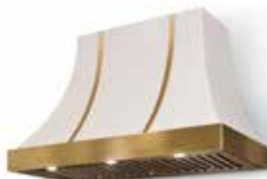

Hood displayed in AH4830CAC-WHT-BB

CASCADE 48" HOOD

MODEL	PRODUCT	UMRP	MSRP
AH4830CAC-XX-BN	Cascade 48"w x 30"h Hood w/1200 CFM blower with Brushed Nickel Trim - BN	\$8,799	\$9,679
AH4830CAC-XX-PC	Cascade 48"w x 30"h Hood w/1200 CFM blower with Polished Chrome Trim - PC	\$10,119	\$11,139
AH4830CAC-XX-BB	Cascade 48"w x 30"h Hood w/1200 CFM blower with Brushed Brass Trim - BB	\$10,629	\$11,699
AH4830CAC-XX-AB	Cascade 48"w x 30"h Hood w/1200 CFM blower with Antique Brass Trim - AB	\$11,209	\$12,329
AH4830CAC-XX-PB	Cascade 48"w x 30"h Hood w/1200 CFM blower with Polished Brass Trim - PB	\$11,209	\$12,329