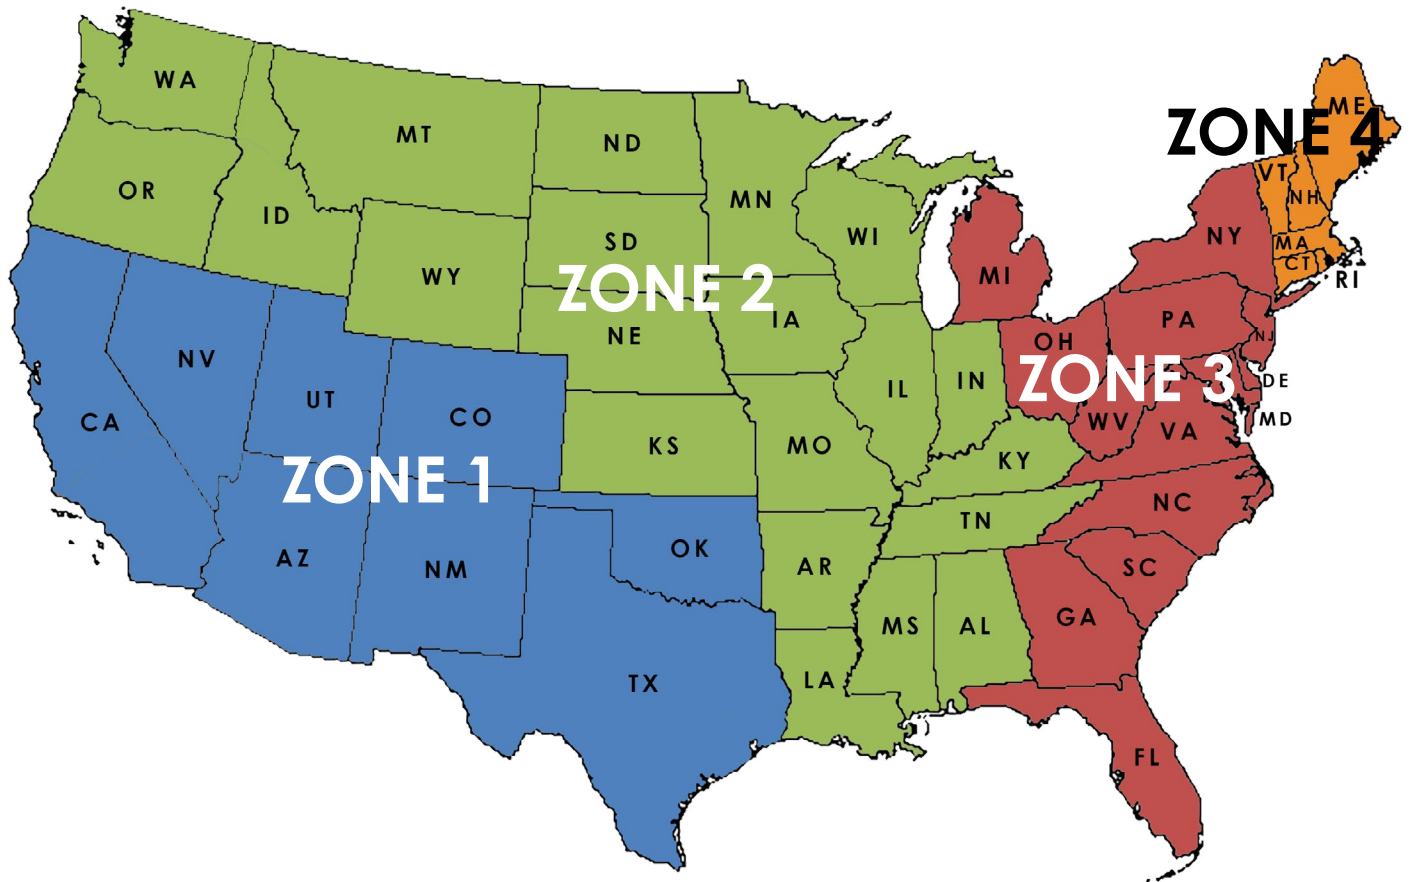

ZONE 1	ZONE 2	ZONE 3	ZONE 4
\$280	\$350	\$380	\$430

- Vanities ship LTL (less than truckload) via Linkasink’s carrier of choice
- FOB Phoenix, AZ
- Shipping terms are PPB (prepay and bill)
- Optional Vanity Top is shipped with vanity
- Legs, Hardware packed in 1 box inside vanity
- Optional sink is packed in 1 box inside vanity