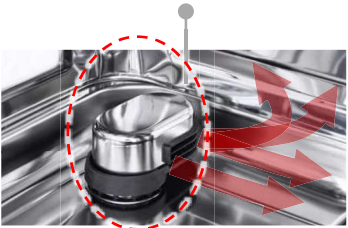

New Knob Messaging:

Flex Control Knobs, Designed for Life

Control and flexibility at your fingertips. Our Flex Control knobs let you customize your kitchen. For an extra layer of peace of mind, this 3-step pinch, push and turn knob motion is a great option for homes with kids or pets. Simply switch the knob setting if you prefer the standard 2-step push and turn knob motion.

New FlushFit™

LDNTH862S
 (Towel Bar Only for '25)

Even Quieter
 More Adj 3rd Rack with Glide Rack
 Tub Light

NEW LDNTH862 Series from LG

FlushFit Design

W23 3/4" X D23 3/4" X H33 5/8" ~36"

39 DB Quiet Level