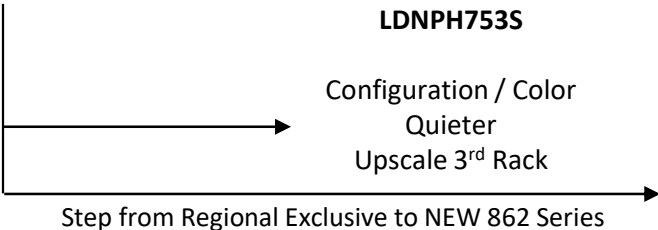

LDNTH862S
(Towel Bar Only for '25)

Even Quieter
More Adj 3rd Rack with Glide Rack
Tub Light