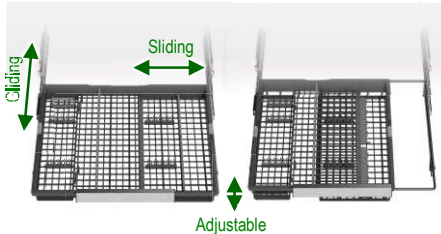

NEW LDNTH862 Series from LG

FlushFit Design

W23 3/4" X D23 3/4" X H33 5/8" ~36"

39 DB Quiet Level

QuadWash Pro

Dynamic Heat Dry

Open Dry

Most Adj and Flexible 3rd Rack with Glide Rack

Glide Rail 3rd Rack and Middle Rack

Cycle Track
Floor Status Indicator