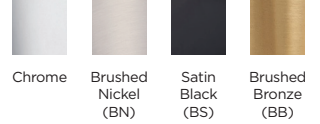

Item #	Finish
D230637	Chrome
D230637BN	Brushed Nickel
D230637BS	Satin Black
D230637BB	Brushed Bronze

D225037BN

Single Handle Bathroom Faucet with Metal Touch-Down Drain

Item #	Finish
D225037	Chrome
D225037BN	Brushed Nickel
D225037BS	Satin Black
D225037BB	Brushed Bronze

NEW

TRIBUNE® Tub Spout without Diverter

D606570BS

5 1/2" Wall Mount Tub Spout without Diverter

Item #	Finish
D606570	Chrome
D606570BN	Brushed Nickel
D606570BS	Satin Black
D606570BB	Brushed Bronze

Statement Pieces

BATH

NEW

TRANSITIONAL Floor Mount Tub Filler Trim Kit

FINISHES

D305056BNT

Transitional Floor Mount Tub Filler Trim Kit

Item #	Finish
D305056T	Chrome
D305056BNT	Brushed Nickel
D305056BST	Satin Black
D305056BBT	Brushed Bronze

NEW

Floor Mount Tub Filler Elbow

D300140

Floor Mount Tub Filler Elbow

Item #	Finish
D300140	Chrome
D300140BN	Brushed Nickel
D300140BS	Satin Black
D300140BB	Brushed Bronze

NEW

READYSET™ Toilet Installation Kit