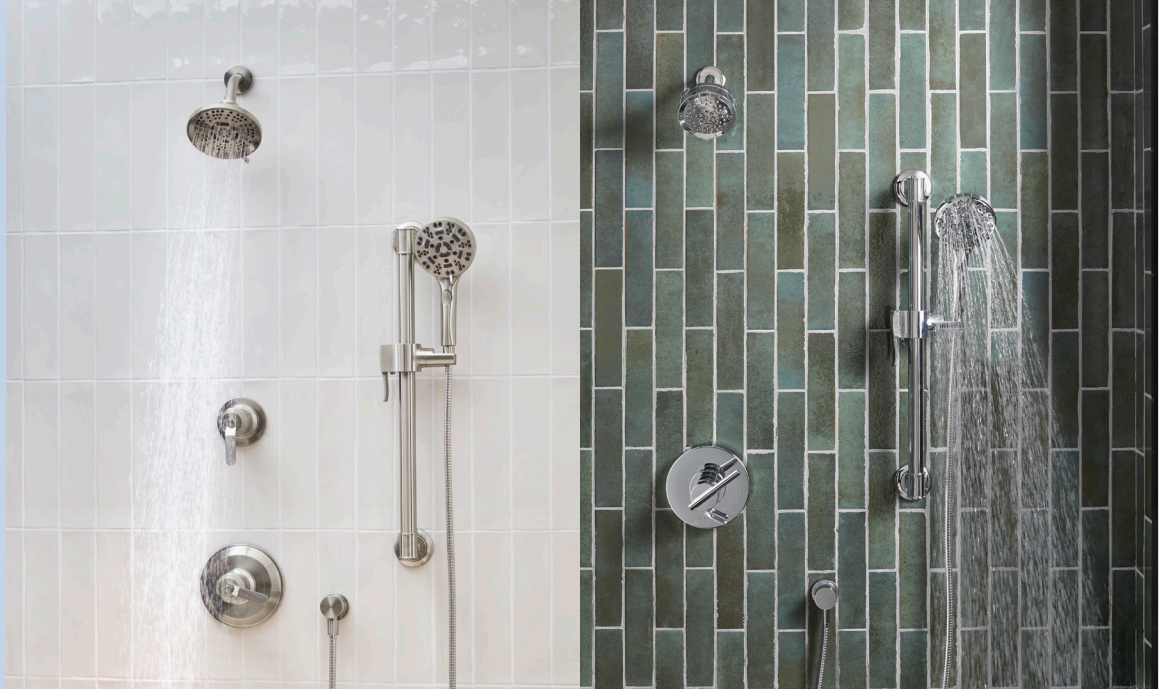

D606937BS
6 1/2" Wall Mount Tub Spout with Diverter

Item #	Finish
D606937	Chrome
D606937BN	Brushed Nickel
D606937BS	Satin Black
D606937BB	Brushed Bronze

D460237BB
6" 6-Function Showerhead

Item #	Flow Rate	Finish
D460337	1.5 gpm	Chrome
D460337BN	1.5 gpm	Brushed Nickel
D460337BS	1.5 gpm	Satin Black
D460337BB	1.5 gpm	Brushed Bronze
D460237	1.75 gpm	Chrome
D460237BN	1.75 gpm	Brushed Nickel
D460237BS	1.75 gpm	Satin Black
D460237BB	1.75 gpm	Brushed Bronze

Fresh Flair

BATH

NEW

VIPER™ Single Handle Centerset Bathroom Faucet

FINISHES

G0040027

Single Handle Centerset Bathroom Faucet with Metal Grid Strainer Drain

Item #	Finish
G0040027	Chrome
G0040027BN	Brushed Nickel