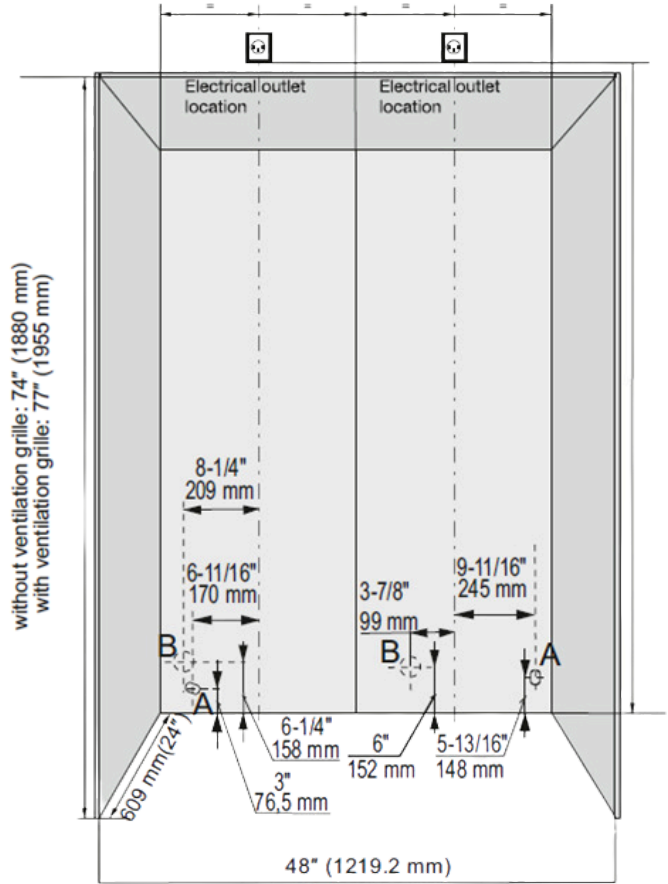

Liebherr SBS Solutions SF5291+SRB5290

Side by Side option for 48" x 77" niche

(Top grille required)

9.8 cu.ft.

13.7 cu.ft.

Touch & Swipe-Display	LED	Telescopic Rails	Ice Tower	Power Cooling	Bio Fresh	Hydro Breeze	Infinity Spring
Soft System				Light Tower	Soft System		

Side wall heater built into cabinet
 Door cannot be reverse when installing side by side

Order List:

- SF5291 Left Hand swing All Freezer
- SRB5290 Right Hand swing All Refrigerator
- Side by Side kit included with SF5291
- 9903655 Top grille 48" x 4" [niche 77"]