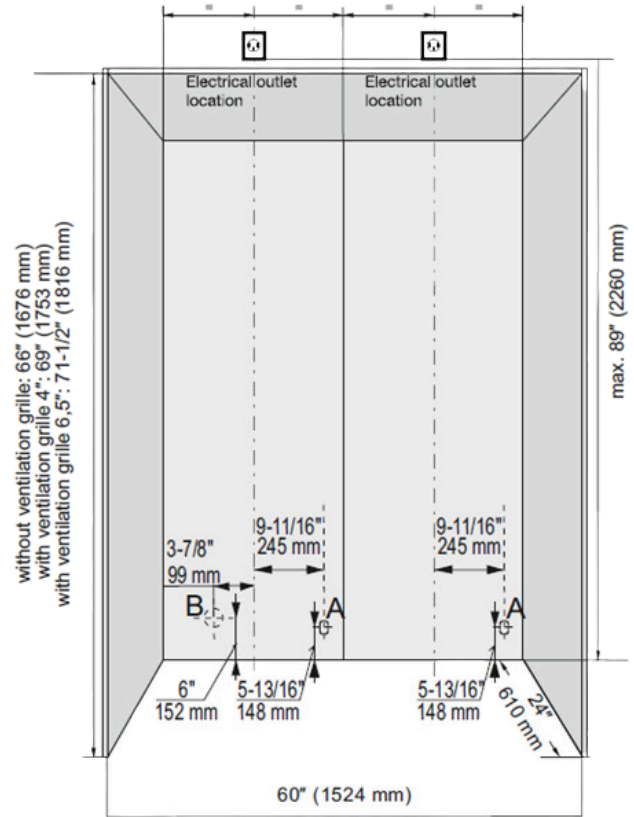

Liebherr SBS Solutions SC7541IM + SC7520

Quad Door option for 60" x 69" or 71.5" niche

(Top grille required)

60"W / 27"D* / 69"H or 71.5" Niche

12.8 cu.ft.

12.7 cu.ft.

Side wall heater built into cabinet

Door cannot be reverse when installing side by side

Order List:

- SC7540IM Left Hand swing ice maker model
- SC7520 Right Hand swing non-ice maker model
- 9905353 Side by Side kit (9904 583 while supply last)
- 9903656 Top grille 60" x 4" (niche 69")
- 9904409 Top grille 60" x 6.5" (niche 71.5")

Super Silent

33-35dB(A)

LIEBHERR