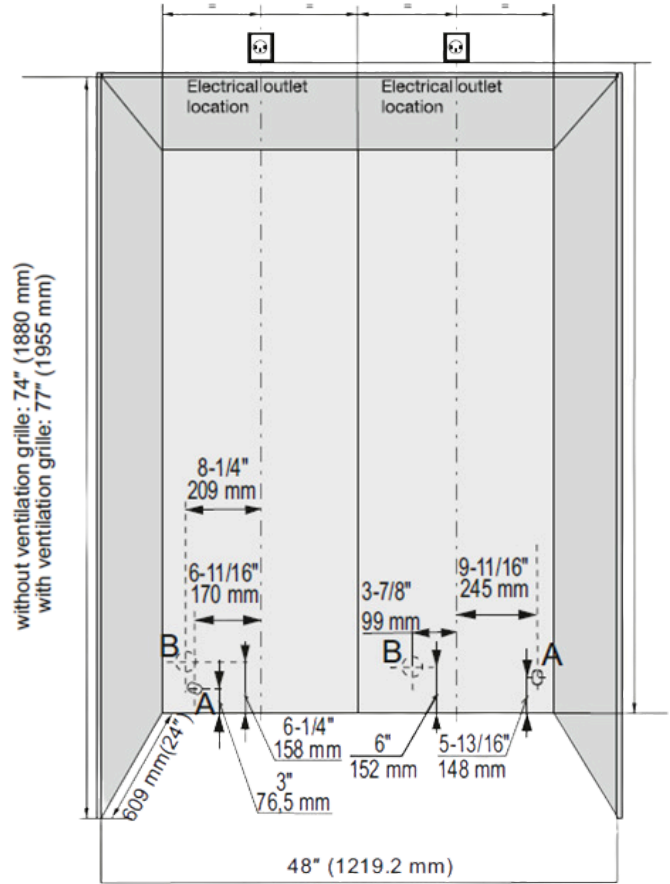

## Quad Door option for 48" x 84" niche (Top grille required)

**48"W / 27"D\* / 84"H niche**  
6 independent temperature zones

12.8 cu.ft.

12.7 cu.ft.

Side wall heater built into cabinet

Door cannot be reverse when installing side by side

### Order List:

- SC5781 Left Hand swing non-ice maker model
- SCB5290 Right Hand swing ice maker model
- 9905353 Side by Side kit [9903 573 while supply last]
- 9900368 Top grille 48 x 4.5" [niche 84"]