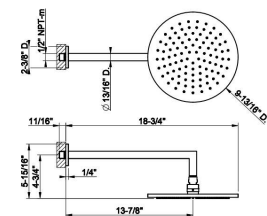

149 Finox Brushed Nickel

Quantity  
1

**TECHNICAL DATA**  
**QUICK SHIP PROGRAM - GESSI NA**

**ANELLO**

**63329**

Handshower set • Fixed hook • Wall elbow • 59" flex hose • Max flow rate 1.75 GPM

**299** Matte Black

Quantity  
1

**63348**

Wall-mounted adjustable shower head with arm. • 1/2" connections. • Projection from wall to center 13-7/8" • Total projection 18-3/4" • Max flow rate 1.75 GPM

**031** Chrome

Quantity  
1

**63348**

Wall-mounted adjustable shower head with arm. • 1/2" connections. • Projection from wall to center 13-7/8" • Total projection 18-3/4" • Max flow rate 1.75 GPM

**149** Finox Brushed Nickel

Quantity  
1

**63348**

Wall-mounted adjustable shower head with arm. • 1/2" connections. • Projection from wall to center 13-7/8" • Total projection 18-3/4" • Max flow rate 1.75 GPM

**299** Matte Black

Quantity  
1

**TECHNICAL DATA**  
**QUICK SHIP PROGRAM - GESSI NA**