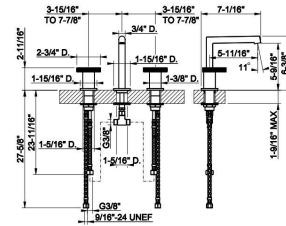

Quantity

1

**031** Chrome

**TECHNICAL DATA**  
**QUICK SHIP PROGRAM - GESSI NA**

ANELLO

**63351**

Widespread washbasin mixer without pop-up assembly • Spout projection 5-11/16" • Height 6-3/8" • Drain not included - See DRAINS section • Max flow rate 1.2 GPM • ADA compliant