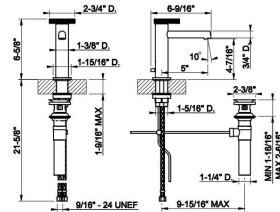

**TECHNICAL DATA**  
**QUICK SHIP PROGRAM - GESSI NA**

ANELLO

**63301**

Single lever washbasin mixer with pop-up assembly • Spout projection 5" • Height 6-5/8" • 1-1/4" D. pop-up drain and flexible hoses with 9/16" – 24 UNEF connections. • Max flow rate 1.2 GPM • ADA compliant

Quantity

1

**031** Chrome

**63301**

Single lever washbasin mixer with pop-up assembly • Spout projection 5" • Height 6-5/8" • 1-1/4" D. pop-up drain and flexible hoses with 9/16" – 24 UNEF connections. • Max flow rate 1.2 GPM • ADA compliant

Quantity

1

**149** Finox Brushed Nickel

**63301**

Single lever washbasin mixer with pop-up assembly • Spout projection 5" • Height 6-5/8" • 1-1/4" D. pop-up drain and flexible hoses with 9/16" – 24 UNEF connections. • Max flow rate 1.2 GPM • ADA compliant