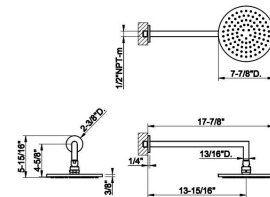

149 Finox Brushed Nickel

Quantity  
1

**TECHNICAL DATA**  
**QUICK SHIP PROGRAM - GESSI NA**

**ANELLO**

**63329**

Handshower set • Fixed hook • Wall elbow • 59" flex hose • Max flow rate 1.75 GPM

**299** Matte Black

149 Finox Brushed Nickel

Quantity  
1

**TECHNICAL DATA**  
**QUICK SHIP PROGRAM - GESSI NA**

EMPORIO - VIA MANZONI

**47284**

Wall-mounted adjustable shower head with arm • 1/2" connections • Projection from wall to center 13-15/16" • Total projection 17-7/8" • Diameter 7-7/8" • Max flow rate 1.75 GPM

**031** Chrome

Quantity  
1

**47284**

Wall-mounted adjustable shower head with arm • 1/2" connections • Projection from wall to center 13-15/16" • Total projection 17-7/8" • Diameter 7-7/8" • Max flow rate 1.75 GPM

**149** Finox Brushed Nickel

Quantity  
1

**47284**

Wall-mounted adjustable shower head with arm • 1/2" connections • Projection from wall to center 13-15/16" • Total projection 17-7/8" • Diameter 7-7/8" • Max flow rate 1.75 GPM