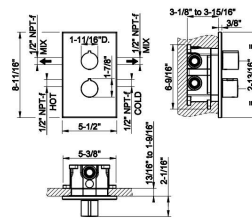

149 Finox Brushed Nickel

Quantity  
1

**TECHNICAL DATA**  
**QUICK SHIP PROGRAM - GESSI NA**

**ANELLO**

**63329**

Handshower set • Fixed hook • Wall elbow • 59" flex hose • Max flow rate 1.75 GPM

**299** Matte Black

Quantity

1

031 Chrome

**TECHNICAL DATA**  
**QUICK SHIP PROGRAM - GESSI NA**

EMPORIO - VIA MANZONI

**39212**

Widespread washbasin mixer with pop-up assembly • Spout projection 5" • Height 4-5/8" • 1-1/4" D. pop-up drain and flexible hoses with 9/16" - 24 UNEF connections • Max flow rate 1.2 GPM • ADA compliant

149 Finox Brushed Nickel

Quantity  
1

**39212**

Widespread washbasin mixer with pop-up assembly • Spout projection 5" • Height 4-5/8" • 1-1/4" D. pop-up drain and flexible hoses with 9/16" - 24 UNEF connections • Max flow rate 1.2 GPM • ADA compliant

149 Finox Brushed Nickel

Quantity  
1

**TECHNICAL DATA**  
**QUICK SHIP PROGRAM - GESSI NA**

EMPORIO - VIA MANZONI

**47284**

Wall-mounted adjustable shower head with arm • 1/2" connections • Projection from wall to center 13-15/16" • Total projection 17-7/8" • Diameter 7-7/8" • Max flow rate 1.75 GPM