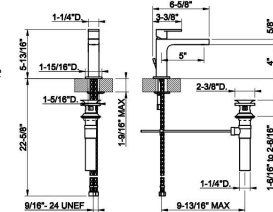

Quantity

1

031 Chrome

**39201**

Single lever washbasin mixer with pop-up assembly • Spout projection 5" • Height 5-3/16" • 1-1/4" D. pop-up drain and flexible hoses with 9/16" – 24 UNEF connections • Max flow rate 1.2 GPM • ADA compliant

Quantity

1

149 Finox Brushed Nickel

**39201**

Single lever washbasin mixer with pop-up assembly • Spout projection 5" • Height 5-3/16" • 1-1/4" D. pop-up drain and flexible hoses with 9/16" – 24 UNEF connections • Max flow rate 1.2 GPM • ADA compliant