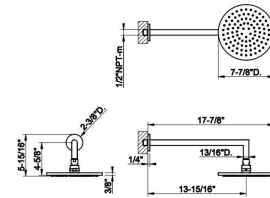

149 Finox Brushed Nickel

Quantity  
1

**TECHNICAL DATA**  
**QUICK SHIP PROGRAM - GESSI NA**

**ANELLO**

**63329**

Handshower set • Fixed hook • Wall elbow • 59" flex hose • Max flow rate 1.75 GPM

**299** Matte Black

149 Finox Brushed Nickel

Quantity  
1

**TECHNICAL DATA**  
**QUICK SHIP PROGRAM - GESSI NA**

EMPORIO - VIA MANZONI

**47284**

Wall-mounted adjustable shower head with arm • 1/2" connections • Projection from wall to center 13-15/16" • Total projection 17-7/8" • Diameter 7-7/8" • Max flow rate 1.75 GPM

**031** Chrome

Quantity  
1

**47284**

Wall-mounted adjustable shower head with arm • 1/2" connections • Projection from wall to center 13-15/16" • Total projection 17-7/8" • Diameter 7-7/8" • Max flow rate 1.75 GPM