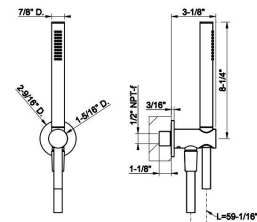

63329

Handshower set • Fixed hook • Wall elbow • 59" flex hose • Max flow rate 1.75 GPM

031 Chrome

Quantity
1