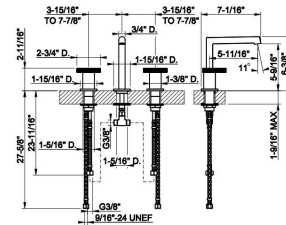

63351

Widespread washbasin mixer without pop-up assembly • Spout projection 5-11/16" • Height 6-3/8" • Drain not included - See DRAINS section • Max flow rate 1.2 GPM • ADA compliant

299 Matte Black

Quantity
1