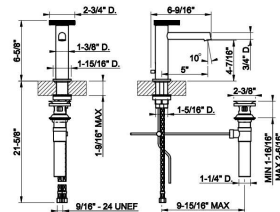

Quantity

1

**031** Chrome

**63301**

Single lever washbasin mixer with pop-up assembly • Spout projection 5" • Height 6-5/8" • 1-1/4" D. pop-up drain and flexible hoses with 9/16" – 24 UNEF connections. • Max flow rate 1.2 GPM • ADA compliant

Quantity

1

**149** Finox Brushed Nickel

**63301**

Single lever washbasin mixer with pop-up assembly • Spout projection 5" • Height 6-5/8" • 1-1/4" D. pop-up drain and flexible hoses with 9/16" – 24 UNEF connections. • Max flow rate 1.2 GPM • ADA compliant