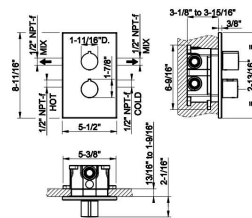

38798

TRIM PARTS ONLY External parts for 2-way thermostatic diverter and volume control • Single backplate • 1/2" connections • Vertical application • Anti-scalding • Requires in-wall rough valve 09270