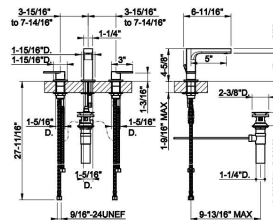

Quantity

1

299 Matte Black

**39212**

Widespread washbasin mixer with pop-up assembly • Spout projection 5" • Height 4-5/8" • 1-1/4" D. pop-up drain and flexible hoses with 9/16" – 24 UNEF connections • Max flow rate 1.2 GPM • ADA compliant

Quantity

1

031 Chrome

**TECHNICAL DATA**  
**QUICK SHIP PROGRAM - GESSI NA**

EMPORIO - VIA MANZONI

**39212**

Widespread washbasin mixer with pop-up assembly • Spout projection 5" • Height 4-5/8" • 1-1/4" D. pop-up drain and flexible hoses with 9/16" - 24 UNEF connections • Max flow rate 1.2 GPM • ADA compliant

149 Finox Brushed Nickel

Quantity  
1

**TECHNICAL DATA**  
**QUICK SHIP PROGRAM - GESSI NA**

EMPORIO - VIA MANZONI

**47284**

Wall-mounted adjustable shower head with arm • 1/2" connections • Projection from wall to center 13-15/16" • Total projection 17-7/8" • Diameter 7-7/8" • Max flow rate 1.75 GPM