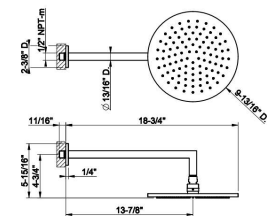

149 Finox Brushed Nickel

Quantity  
1

**TECHNICAL DATA**  
**QUICK SHIP PROGRAM - GESSI NA**

**ANELLO**

**63329**

Handshower set • Fixed hook • Wall elbow • 59" flex hose • Max flow rate 1.75 GPM

**299** Matte Black

Quantity  
1

**63348**

Wall-mounted adjustable shower head with arm. • 1/2" connections. • Projection from wall to center 13-7/8" • Total projection 18-3/4" • Max flow rate 1.75 GPM

**031** Chrome

Quantity  
1

**63348**

Wall-mounted adjustable shower head with arm. • 1/2" connections. • Projection from wall to center 13-7/8" • Total projection 18-3/4" • Max flow rate 1.75 GPM

**149** Finox Brushed Nickel

Quantity  
1

**63348**

Wall-mounted adjustable shower head with arm. • 1/2" connections. • Projection from wall to center 13-7/8" • Total projection 18-3/4" • Max flow rate 1.75 GPM

**299** Matte Black

Quantity  
1

**TECHNICAL DATA**  
**QUICK SHIP PROGRAM - GESSI NA**