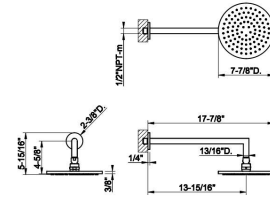

149 Finox Brushed Nickel

Quantity  
1

**TECHNICAL DATA**  
**QUICK SHIP PROGRAM - GESSI NA**

**ANELLO**

**63329**

Handshower set • Fixed hook • Wall elbow • 59" flex hose • Max flow rate 1.75 GPM

**299** Matte Black

149 Finox Brushed Nickel

Quantity  
1

**TECHNICAL DATA**  
**QUICK SHIP PROGRAM - GESSI NA**

EMPORIO - VIA MANZONI

**47284**

Wall-mounted adjustable shower head with arm • 1/2" connections • Projection from wall to center 13-15/16" • Total projection 17-7/8" • Diameter 7-7/8" • Max flow rate 1.75 GPM

**031** Chrome

Quantity  
1

**47284**

Wall-mounted adjustable shower head with arm • 1/2" connections • Projection from wall to center 13-15/16" • Total projection 17-7/8" • Diameter 7-7/8" • Max flow rate 1.75 GPM