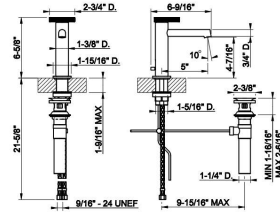

**TECHNICAL DATA**  
**QUICK SHIP PROGRAM - GESSI NA**

ANELLO

**63301**

Single lever washbasin mixer with pop-up assembly • Spout projection 5" • Height 6-5/8" • 1-1/4" D. pop-up drain and flexible hoses with 9/16" – 24 UNEF connections. • Max flow rate 1.2 GPM • ADA compliant