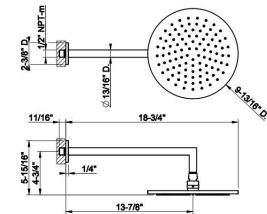

149 Finox Brushed Nickel

Quantity  
1

**TECHNICAL DATA**  
**QUICK SHIP PROGRAM - GESSI NA**

**ANELLO**

**63329**

Handshower set • Fixed hook • Wall elbow • 59" flex hose • Max flow rate 1.75 GPM

**299** Matte Black

Quantity  
1

**63348**

Wall-mounted adjustable shower head with arm. • 1/2" connections. • Projection from wall to center 13-7/8" • Total projection 18-3/4" • Max flow rate 1.75 GPM

**031** Chrome

Quantity  
1