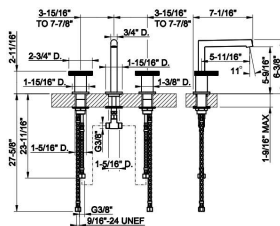

63351

Widespread washbasin mixer without pop-up assembly • Spout projection 5-11/16" • Height 6-3/8" • Drain not included - See DRAINS section • Max flow rate 1.2 GPM • ADA compliant