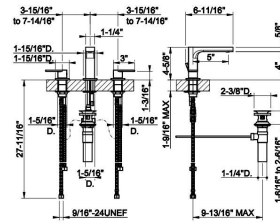

Quantity

1

031 Chrome

**TECHNICAL DATA**  
**QUICK SHIP PROGRAM - GESSI NA**

EMPORIO - VIA MANZONI

**39212**

Widespread washbasin mixer with pop-up assembly • Spout projection 5" • Height 4-5/8" • 1-1/4" D. pop-up drain and flexible hoses with 9/16" - 24 UNEF connections • Max flow rate 1.2 GPM • ADA compliant

149 Finox Brushed Nickel

Quantity  
1

**39212**

Widespread washbasin mixer with pop-up assembly • Spout projection 5" • Height 4-5/8" • 1-1/4" D. pop-up drain and flexible hoses with 9/16" - 24 UNEF connections • Max flow rate 1.2 GPM • ADA compliant

149 Finox Brushed Nickel

Quantity  
1

**TECHNICAL DATA**  
**QUICK SHIP PROGRAM - GESSI NA**

EMPORIO - VIA MANZONI

**47284**

Wall-mounted adjustable shower head with arm • 1/2" connections • Projection from wall to center 13-15/16" • Total projection 17-7/8" • Diameter 7-7/8" • Max flow rate 1.75 GPM