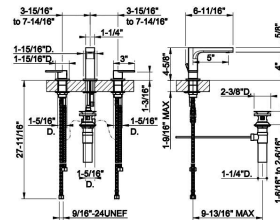

Quantity

1

031 Chrome

**TECHNICAL DATA**  
**QUICK SHIP PROGRAM - GESSI NA**

EMPORIO - VIA MANZONI

**39212**

Widespread washbasin mixer with pop-up assembly • Spout projection 5" • Height 4-5/8" • 1-1/4" D. pop-up drain and flexible hoses with 9/16" - 24 UNEF connections • Max flow rate 1.2 GPM • ADA compliant

149 Finox Brushed Nickel

Quantity  
1

**39212**

Widespread washbasin mixer with pop-up assembly • Spout projection 5" • Height 4-5/8" • 1-1/4" D. pop-up drain and flexible hoses with 9/16" - 24 UNEF connections • Max flow rate 1.2 GPM • ADA compliant