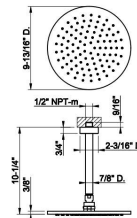

**63348**

Wall-mounted adjustable shower head with arm. • 1/2" connections. • Projection from wall to center 13-7/8" • Total projection 18-3/4" • Max flow rate 1.75 GPM

**149** Finox Brushed Nickel

Quantity  
1

**63348**

Wall-mounted adjustable shower head with arm. • 1/2" connections. • Projection from wall to center 13-7/8" • Total projection 18-3/4" • Max flow rate 1.75 GPM

**299** Matte Black

Quantity  
1

**TECHNICAL DATA**  
**QUICK SHIP PROGRAM - GESSI NA**

**ANELLO**

**63352**

Ceiling-mounted adjustable shower head with arm. • 1/2" connections. • Projection from ceiling 10-1/4" • Max flow rate 1.75 GPM

**031** Chrome

Quantity  
1

**63352**

Ceiling-mounted adjustable shower head with arm. • 1/2" connections. • Projection from ceiling 10-1/4" • Max flow rate 1.75 GPM

**149** Finox Brushed Nickel

Quantity  
1

**63352**

Ceiling-mounted adjustable shower head with arm. • 1/2" connections. • Projection from ceiling 10-1/4" • Max flow rate 1.75 GPM

**299** Matte Black

Quantity  
1