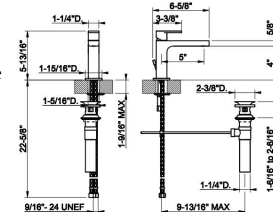

Quantity

1

149 Finox Brushed Nickel

**39201**

Single lever washbasin mixer with pop-up assembly • Spout projection 5" • Height 5-3/16" • 1-1/4" D. pop-up drain and flexible hoses with 9/16" – 24 UNEF connections • Max flow rate 1.2 GPM • ADA compliant