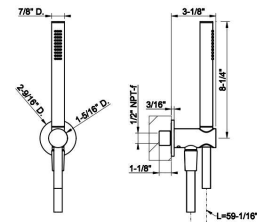

Quantity

1

**031** Chrome

**TECHNICAL DATA**  
**QUICK SHIP PROGRAM - GESSI NA**

ANELLO

**63351**

Widespread washbasin mixer without pop-up assembly • Spout projection 5-11/16" • Height 6-3/8" • Drain not included - See DRAINS section • Max flow rate 1.2 GPM • ADA compliant

149 Finox Brushed Nickel

Quantity  
1

**63351**

Widespread washbasin mixer without pop-up assembly • Spout projection 5-11/16" • Height 6-3/8" • Drain not included - See DRAINS section • Max flow rate 1.2 GPM • ADA compliant

299 Matte Black

Quantity  
1

**63329**

Handshower set • Fixed hook • Wall elbow • 59" flex hose • Max flow rate 1.75 GPM

031 Chrome

Quantity  
1

**63329**

Handshower set • Fixed hook • Wall elbow • 59" flex hose • Max flow rate 1.75 GPM

149 Finox Brushed Nickel

Quantity  
1

**TECHNICAL DATA**  
**QUICK SHIP PROGRAM - GESSI NA**

**ANELLO**

**63329**

Handshower set • Fixed hook • Wall elbow • 59" flex hose • Max flow rate 1.75 GPM

**299** Matte Black