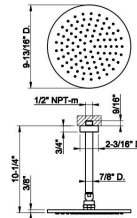

**63348**

Wall-mounted adjustable shower head with arm. • 1/2" connections. • Projection from wall to center 13-7/8" • Total projection 18-3/4" • Max flow rate 1.75 GPM

**149** Finox Brushed Nickel

Quantity  
1

**63348**

Wall-mounted adjustable shower head with arm. • 1/2" connections. • Projection from wall to center 13-7/8" • Total projection 18-3/4" • Max flow rate 1.75 GPM

**299** Matte Black

Quantity  
1

**TECHNICAL DATA**  
**QUICK SHIP PROGRAM - GESSI NA**

**ANELLO**

**63352**

Ceiling-mounted adjustable shower head with arm. • 1/2" connections. • Projection from ceiling 10-1/4" • Max flow rate 1.75 GPM

**031** Chrome

Quantity  
1

**63352**

Ceiling-mounted adjustable shower head with arm. • 1/2" connections. • Projection from ceiling 10-1/4" • Max flow rate 1.75 GPM

**149** Finox Brushed Nickel

Quantity  
1

**63352**

Ceiling-mounted adjustable shower head with arm. • 1/2" connections. • Projection from ceiling 10-1/4" • Max flow rate 1.75 GPM

**299** Matte Black

Quantity  
1