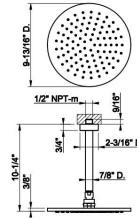

149 Finox Brushed Nickel

Quantity  
1

**TECHNICAL DATA**  
**QUICK SHIP PROGRAM - GESSI NA**

**ANELLO**

**63329**

Handshower set • Fixed hook • Wall elbow • 59" flex hose • Max flow rate 1.75 GPM

**299** Matte Black

**63348**

Wall-mounted adjustable shower head with arm. • 1/2" connections. • Projection from wall to center 13-7/8" • Total projection 18-3/4" • Max flow rate 1.75 GPM

**149** Finox Brushed Nickel

Quantity  
1

**63348**

Wall-mounted adjustable shower head with arm. • 1/2" connections. • Projection from wall to center 13-7/8" • Total projection 18-3/4" • Max flow rate 1.75 GPM

**299** Matte Black

Quantity  
1

**TECHNICAL DATA**  
**QUICK SHIP PROGRAM - GESSI NA**

**ANELLO**

**63352**

Ceiling-mounted adjustable shower head with arm. • 1/2" connections. • Projection from ceiling 10-1/4" • Max flow rate 1.75 GPM

**031** Chrome

Quantity  
1

**63352**

Ceiling-mounted adjustable shower head with arm. • 1/2" connections. • Projection from ceiling 10-1/4" • Max flow rate 1.75 GPM