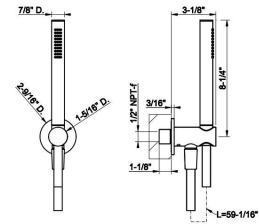

149 Finox Brushed Nickel

Quantity  
1

**63351**

Widespread washbasin mixer without pop-up assembly • Spout projection 5-11/16" • Height 6-3/8" • Drain not included - See DRAINS section • Max flow rate 1.2 GPM • ADA compliant

149 Finox Brushed Nickel

Quantity  
1

**TECHNICAL DATA**  
**QUICK SHIP PROGRAM - GESSI NA**

**ANELLO**

**63329**

Handshower set • Fixed hook • Wall elbow • 59" flex hose • Max flow rate 1.75 GPM

**299** Matte Black

Quantity  
1

**63348**

Wall-mounted adjustable shower head with arm. • 1/2" connections. • Projection from wall to center 13-7/8" • Total projection 18-3/4" • Max flow rate 1.75 GPM

**031** Chrome

Quantity  
1

**63348**

Wall-mounted adjustable shower head with arm. • 1/2" connections. • Projection from wall to center 13-7/8" • Total projection 18-3/4" • Max flow rate 1.75 GPM

**149** Finox Brushed Nickel

Quantity  
1