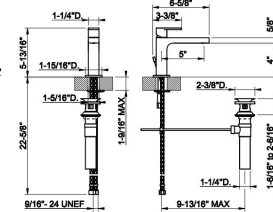

TECHNICAL DATA
QUICK SHIP PROGRAM - GESSI NA

EMPORIO - VIA MANZONI

39201

Single lever washbasin mixer with pop-up assembly • Spout projection 5" • Height 5-3/16" • 1-1/4" D. pop-up drain and flexible hoses with 9/16" – 24 UNEF connections • Max flow rate 1.2 GPM • ADA compliant