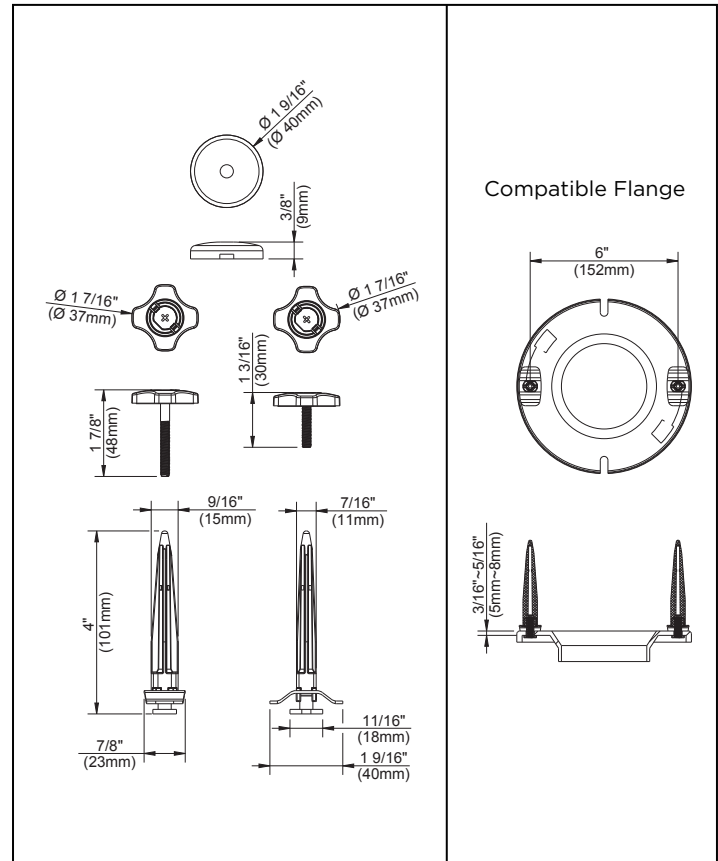

**Features:**

□ **G0099295**

- Tool-less installation makes it fast and easy
- Installs without needing to cut bolts
- Flat, easy to clean caps
- Fits all floor mounted toilets to floor flange
- Includes:
  - Spring held T-nuts with blue disposable rocket-shaped alignment guides
  - 2 sets of star bolts to secure bowl to floor (different lengths to accommodate all bowls)
  - Flat bolt caps
- Star bolts can be tightened with PH screwdriver if necessary

**Technical Information:**

- Bolt and nut material: Galvanized Steel

**Warranty:**

- 15 Years Warranty

**Available Colors:**

White

**NOTES:** All dimensions are in inches and millimeters. Illustrations may not be drawn to scale.