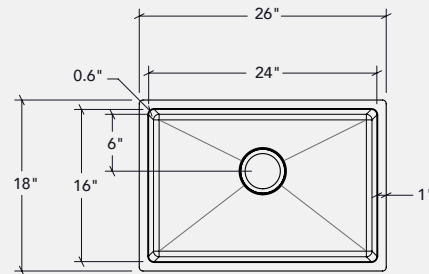

MEDIUM

KITCHEN SINK

PRICE

- IHX60-US-26189-G $ 755
- IHX60-US-26189-TBK-G $ 1 060