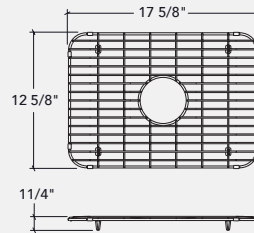

ACCESSORIES

ACCESSORIES

SPECIFICATIONS

PRICE

INCLUDED

TM-G-2014

Compatible sink:
TM125-FS-241810

Overall dimensions:
17 5/8" x 12 5/8" x 1 1/4"

\$ 145

TM-G-2614

Compatible sink:
TM125-FS-301810

Overall dimensions:
24 5/8" x 12 5/8" x 1 1/4"

\$ 160

TM-G-3214

Compatible sink:
TM125-FS-361810

Overall dimensions:
30 3/8" x 12 5/8" x 1 1/4"