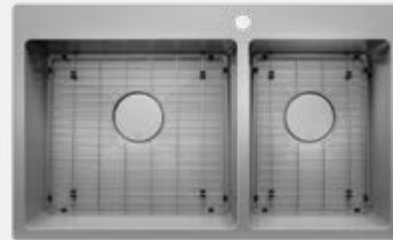

PRICE

- IHX60-UR-33189-G \$ 1 010
- IHX60-UR-33189-TBK-G \$ 1 410

X-LARGE | DOUBLE BOWL

TOPMOUNT INSTALLATION

36" minimum cabinet

DIMENSIONS

BOWL
18/12" x 16" x 9"

OVERALL
33" x 20" x 9"

Linear brushed

FEATURES

Topmount installation

0.60" corners

MATERIAL

304

Premium grade 304 stainless steel (18/10)

18 gauge thickness

INCLUDED

Grids

Drain

KITCHEN SINK X-LARGE DOUBLE

PRICE

IHX60-TR-33209-G

\$ 1 060

UTILITY SINK