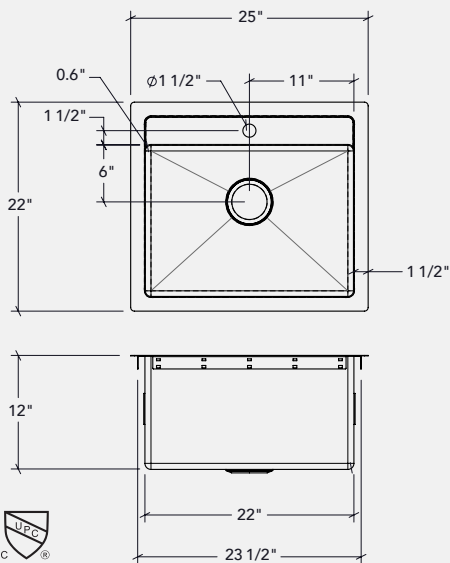

INCLUDED

SMALL

UTILITY SINK

PRICE LIST

PROCHEP

PRICE

● IHX60-DS-252212-G

$ 1 025