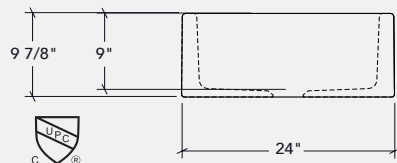

MATERIAL

Fine fireclay

1 3/4" thickness

INCLUDED

Drain

PRICE LIST

PROCHEF

PRICE