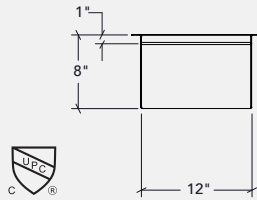

18" minimum cabinet

Linear brushed

DIMENSIONS

BOWL
12" x 16" x 8"

OVERALL
14" x 19" x 8"

FEATURES

MATERIAL

304 Premium grade 304 stainless steel (18/10)