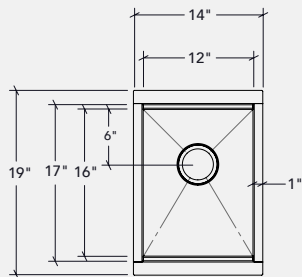

30" minimum cabinet

Linear brushed

DIMENSIONS

BOWL
24" x 16" x 9"

OVERALL
26" x 20" x 9"

FEATURES

Topmount installation

0,60" corners

18" minimum cabinet

Linear brushed

DIMENSIONS

BOWL
12" x 16" x 8"

OVERALL
14" x 19" x 8"

FEATURES

MATERIAL

304 Premium grade 304 stainless steel (18/10)