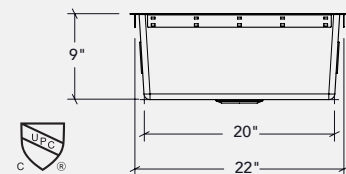

SMALL

KITCHEN SINK

PRICE LIST

PROCHEP

PRICE

● IHX60-TS-23209-G

$ 745