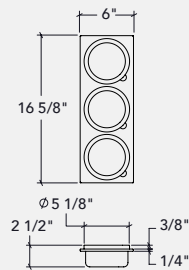

DIMENSIONS

BOWL
30" x 16" x 10"

OVERALL
32" x 19" x 10"

FEATURES

Reveal undermount installation

Integrated accessory ledge

Square corners

MATERIAL

INCLUDED

WOODFIBER CUTTING BOARD

IH-BC-16-BK

Compatible sinks:
Prostation sinks

Overall dimensions:
11 5/8" x 16 5/8" x 1/4"

\$ 100

WOODFIBER CUTTING BOARD

IH-BD-16-BK

Compatible sinks:
Prostation sinks

Overall dimensions:
11 5/8" x 17 5/8" x 1/4"

\$ 100

CONDIMENT BOWLS (3)

IH-SA-16-BK

Compatible sinks:
Prostation sinks

Overall dimensions:
6" x 16 5/8" x 2 1/2"

\$ 125

MIXING BOWL AND STRAINER SET

IH-SB-16-BK

Compatible sinks:
Prostation sinks

Overall dimensions:
11 5/8" x 16 5/8" x 4 5/8"

\$ 145

DRAIN AND STRAINER FOR STAINLESS STEEL SINKS

AA-SA-3.5-SA

Compatible sinks:
All