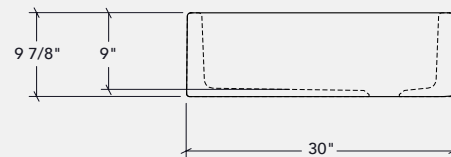

BOWL
26⁵/₈" × 14³/₄" × 9"

OVERALL
30" × 18¹/₈" × 9⁷/₈"

FEATURES

Apronfront installation

1,25" corners

MATERIAL

Fine fireclay

1 3/4" thickness