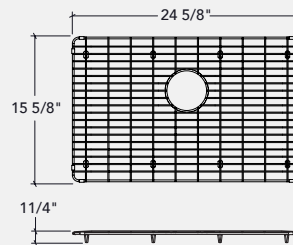

Overall dimensions:
4 1/2" x 7 3/4"

\$ 75

GRID

INCLUDED

SPECIFICATIONS

STAINLESS STEEL

PRICE

ACCESSORIES

PRICE LIST

PROCHEF

IH-G-1216
Compatible sink:
 IHST-US-141908-G

Overall dimensions:
 11 5/8" x 15 5/8" x 1 1/4"

\$ 145

IH-G-2516
Compatible sink:
 IHST-US-271910-G

Overall dimensions:
 24 5/8" x 15 5/8" x 1 1/4"

\$ 170

IH-G-3016
Compatible sink:
 IHST-US-321910-G

Overall dimensions:
 29 5/8" x 15 5/8" x 1 1/4"

\$ 180

IH-G-1216 + IH-G-1816
Compatible sink:
 IHST-UR-331910-G

Overall dimensions:
 11 5/8" x 15 5/8" x 1 1/4"
 17 5/8" x 15 5/8" x 1 1/4"