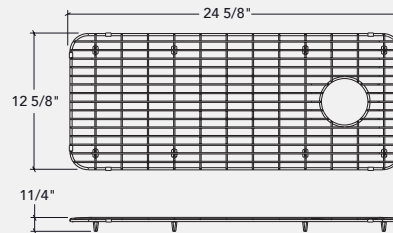

\$ 145

TM-G-2614

Compatible sink:
TM125-FS-301810

Overall dimensions:
24 5/8" x 12 5/8" x 1 1/4"

\$ 160

TM-G-3214

Compatible sink:
TM125-FS-361810

Overall dimensions:
30 3/8" x 12 5/8" x 1 1/4"