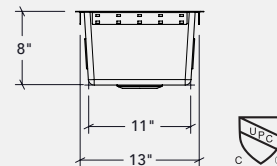

BAR SINK

PRICE

IHX60-TS-14208-G

$ 570