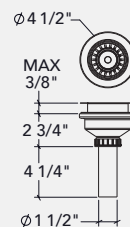

Compatible sinks:
Prostation sinks

Overall dimensions:
11 5/8" x 17 5/8" x 1/4"

\$ 100

CONDIMENT BOWLS (3)

IH-SA-16-BK

Compatible sinks:
Prostation sinks

Overall dimensions:
6" x 16 5/8" x 2 1/2"

\$ 125

MIXING BOWL AND STRAINER SET

IH-SB-16-BK

Compatible sinks:
Prostation sinks

Overall dimensions:
11 5/8" x 16 5/8" x 4 5/8"

\$ 145

DRAIN AND STRAINER FOR STAINLESS STEEL SINKS

AA-SA-3.5-SA

Compatible sinks:
All

Overall dimensions:
4 1/2" x 7 3/4"

\$ 75

GRID

INCLUDED

SPECIFICATIONS

STAINLESS STEEL

PRICE

ACCESSORIES