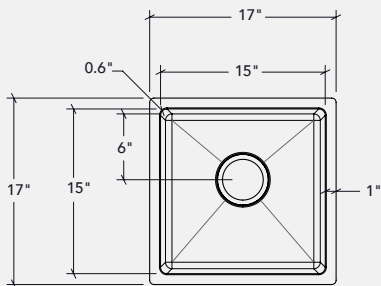

DIMENSIONS

	Bowl width	Overall width	Min. cabinet width
	12"	14"	18"
BAR	15"	17"	21"
SMALL	21"	23"	24"
MEDIUM	24"	26"	30"
LARGE	27"	29"	33"
X-LARGE	30"	32"	36"
X-LARGE DOUBLE	31" (18"/12")	33"	36"
UTILITY	22"	25"	27"

PRICE LIST

PROCHEF

Linear brushed

Black PVD Nano coating

DIMENSIONS

BOWL
15" x 15" x 8"

OVERALL
17" x 17" x 8"

FEATURES