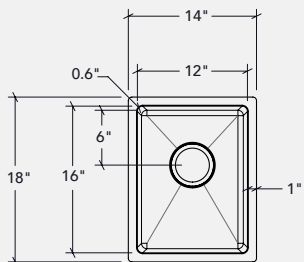

DIMENSIONS

	Bowl width	Overall width	Min. cabinet width
	12"	14"	18"
BAR	15"	17"	21"
SMALL	21"	23"	24"
MEDIUM	24"	26"	30"
LARGE	27"	29"	33"
X-LARGE	30"	32"	36"
X-LARGE DOUBLE	31" (18"/12")	33"	36"
UTILITY	22"	25"	27"

BAR SINK

UNDERMOUNT INSTALLATION

17" minimum cabinet

Linear brushed

DIMENSIONS

BOWL
12" x 16" x 8"

OVERALL
14" x 18" x 8"

FEATURES