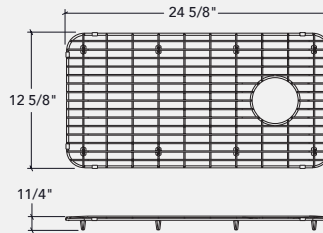

TM-G-2614

Compatible sink:
TM125-FS-301810

Overall dimensions:
24 5/8" x 12 5/8" x 1 1/4"

$ 160