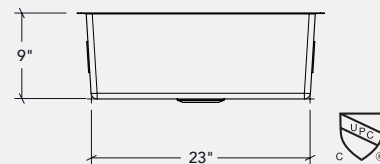

MEDIUM

KITCHEN SINK

PRICE

- IHX60-US-26189-G $ 755
- IHX60-US-26189-TBK-G $ 1 060