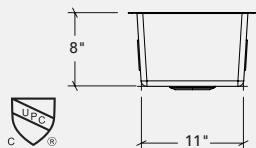

DIMENSIONS

	Bowl width	Overall width	Min. cabinet width
	12"	14"	18"
BAR	15"	17"	21"
SMALL	21"	23"	24"
MEDIUM	24"	26"	30"
LARGE	27"	29"	33"
X-LARGE	30"	32"	36"
X-LARGE DOUBLE	31" (18"/12")	33"	36"
UTILITY	22"	25"	27"

BAR SINK

UNDERMOUNT INSTALLATION

17" minimum cabinet

Linear brushed

DIMENSIONS

BOWL
12" x 16" x 8"

OVERALL
14" x 18" x 8"

FEATURES