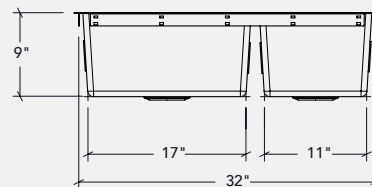

INCLUDED

KITCHEN SINK X-LARGE DOUBLE

PRICE

IHX60-TR-33209-G

$ 1 060