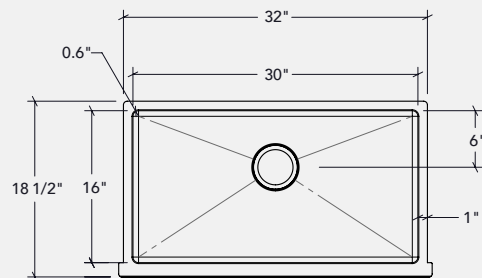

DIMENSIONS

	Bowl width	Overall width	Min. cabinet width
	12"	14"	18"
BAR	15"	17"	21"
SMALL	21"	23"	24"
MEDIUM	24"	26"	30"
LARGE	27"	29"	33"
X-LARGE	30"	32"	36"
X-LARGE DOUBLE	31" (18"/12")	33"	36"
UTILITY	22"	25"	27"

BAR SINK

UNDERMOUNT INSTALLATION

17" minimum cabinet

Linear brushed

DIMENSIONS

BOWL
12" x 16" x 8"

OVERALL
14" x 18" x 8"

FEATURES

Linear brushed

FEATURES

MATERIAL

304 Premium grade 304 stainless steel (18/10)

 18 gauge thickness

INCLUDED

Grid

Drain

PRICE LIST

PROCHEF

Linear brushed

Black PVD Nano coating

DIMENSIONS

BOWL
18/12" x 16" x 9"

OVERALL
33" x 18" x 9"

FEATURES