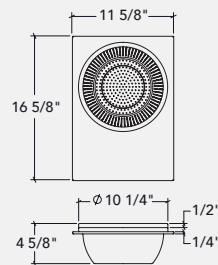

18" minimum cabinet

Linear brushed

DIMENSIONS

BOWL
12" x 16" x 8"

OVERALL
14" x 19" x 8"

FEATURES

MATERIAL

304 Premium grade 304 stainless steel (18/10)

INCLUDED

WOODFIBER CUTTING BOARD

IH-BC-16-BK

Compatible sinks:
Prostation sinks

Overall dimensions:
11 5/8" x 16 5/8" x 1/4"

\$ 100

WOODFIBER CUTTING BOARD

IH-BD-16-BK

Compatible sinks:
Prostation sinks

Overall dimensions:
11 5/8" x 17 5/8" x 1/4"

\$ 100

CONDIMENT BOWLS (3)

IH-SA-16-BK

Compatible sinks:
Prostation sinks

Overall dimensions:
6" x 16 5/8" x 2 1/2"

\$ 125

MIXING BOWL AND STRAINER SET

IH-SB-16-BK

Compatible sinks:
Prostation sinks

Overall dimensions:
11 5/8" x 16 5/8" x 4 5/8"

\$ 145

DRAIN AND STRAINER FOR STAINLESS STEEL SINKS

AA-SA-3.5-SA

Compatible sinks:
All