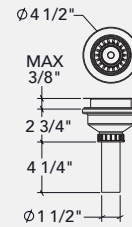

AA-DC-3.5-TBK

Compatible sinks:
All

Overall dimensions:
Ø 4 1/2"

PRICE

SS TBK

$ 75 $ 95

$ 45 $ 65

Features

- 304 brushed finish stainless steel (18/10)
- Polypropylene body
- 1 1/2" x 4" tailpiece included
- Removable basket