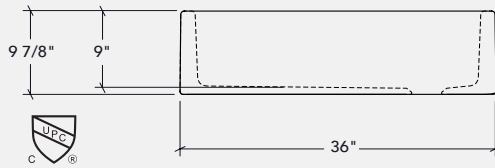

INCLUDED

Drain

X-LARGE

KITCHEN SINK

PRICE LIST

PROCHEF

PRICE

● TM125-FS-361810

$ 1 455