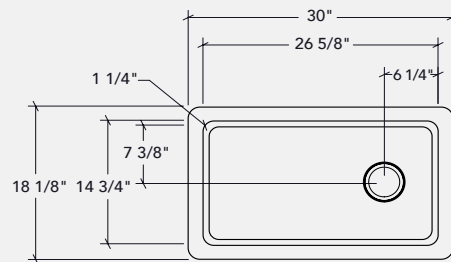

BOWL
26⁵/₈" × 14³/₄" × 9"

OVERALL
30" × 18¹/₈" × 9⁷/₈"

FEATURES

Apronfront installation

1,25" corners

MATERIAL

Fine fireclay

1 3/4" thickness