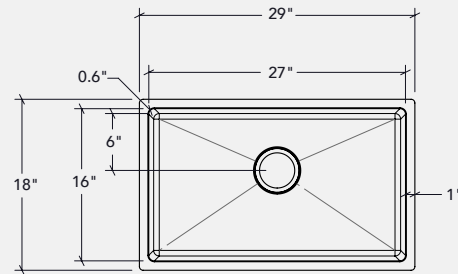

LARGE
KITCHEN SINK

PRICE

- IHX60-US-29189-G $ 795
- IHX60-US-29189-TBK-G $ 1 115