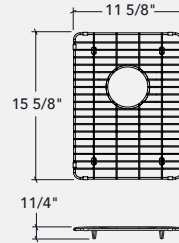

Compatible sinks:
Prostation sinks

Overall dimensions:
11 5/8" x 17 5/8" x 1/4"

\$ 100

CONDIMENT BOWLS (3)

IH-SA-16-BK

Compatible sinks:
Prostation sinks

Overall dimensions:
6" x 16 5/8" x 2 1/2"

\$ 125

MIXING BOWL AND STRAINER SET

IH-SB-16-BK

Compatible sinks:
Prostation sinks

Overall dimensions:
11 5/8" x 16 5/8" x 4 5/8"

\$ 145

DRAIN AND STRAINER FOR STAINLESS STEEL SINKS

AA-SA-3.5-SA

Compatible sinks:
All

Overall dimensions:
4 1/2" x 7 3/4"

\$ 75

GRID

INCLUDED

SPECIFICATIONS

STAINLESS STEEL

PRICE

ACCESSORIES

PRICE LIST

PROCHEF

IH-G-1216
Compatible sink:
 IHST-US-141908-G

Overall dimensions:
 11 5/8" x 15 5/8" x 1 1/4"

\$ 145

IH-G-2516
Compatible sink:
 IHST-US-271910-G

Overall dimensions:
 24 5/8" x 15 5/8" x 1 1/4"