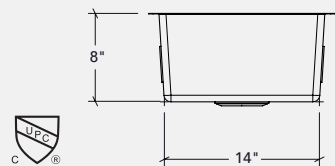

DIMENSIONS

	Bowl width	Overall width	Min. cabinet width
	12"	14"	18"
BAR	15"	17"	21"
SMALL	21"	23"	24"
MEDIUM	24"	26"	30"
LARGE	27"	29"	33"
X-LARGE	30"	32"	36"
X-LARGE DOUBLE	31" (18"/12")	33"	36"
UTILITY	22"	25"	27"

PRICE LIST

PROCHEF

Linear brushed

Black PVD Nano coating

DIMENSIONS

BOWL
15" x 15" x 8"

OVERALL
17" x 17" x 8"

FEATURES