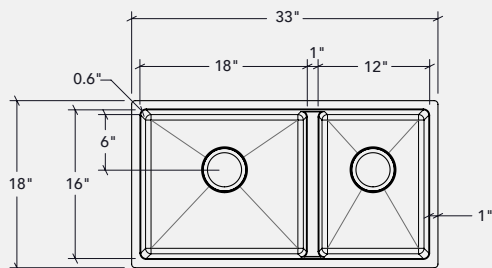

BAR SINK

UNDERMOUNT INSTALLATION

17" minimum cabinet

Linear brushed

DIMENSIONS

BOWL
12" x 16" x 8"

OVERALL
14" x 18" x 8"

FEATURES

PRICE LIST

PROCHEF

Linear brushed

Black PVD Nano coating

DIMENSIONS

BOWL
18/12" x 16" x 9"

OVERALL
33" x 18" x 9"

FEATURES