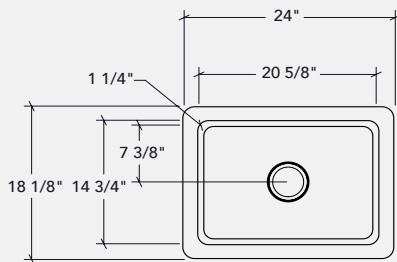

INCLUDED

Drain

PRICE LIST

PROCHEF

PRICE

● TM125-FS-241810

$ 1 055