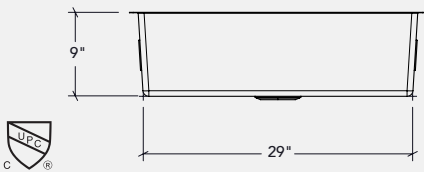

PROCHEP

Linear brushed

Black PVD Nano coating

DIMENSIONS

BOWL
30" x 16" x 9"

OVERALL
32" x 18" x 9"

FEATURES

 Undermount installation