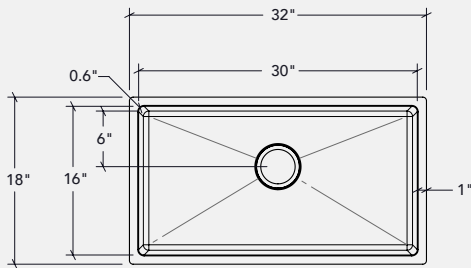

DIMENSIONS

	Bowl width	Overall width	Min. cabinet width
	12"	14"	18"
BAR	15"	17"	21"
SMALL	21"	23"	24"
MEDIUM	24"	26"	30"
LARGE	27"	29"	33"
X-LARGE	30"	32"	36"
X-LARGE DOUBLE	31" (18"/12")	33"	36"
UTILITY	22"	25"	27"

PROCHEP

Linear brushed

Black PVD Nano coating

DIMENSIONS

BOWL
30" x 16" x 9"

OVERALL
32" x 18" x 9"

FEATURES

 Undermount installation