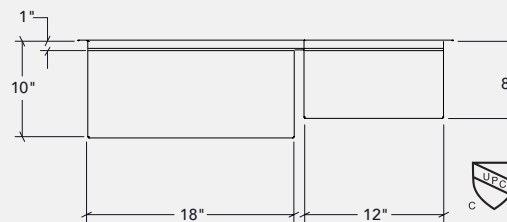

KITCHEN SINK X-LARGE DOUBLE

PRICE

IHST-UR-331910-G

$ 1 365