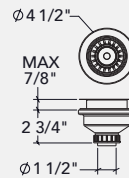

\$ 145

TM-G-2614

Compatible sink:
TM125-FS-301810

Overall dimensions:
24 5/8" x 12 5/8" x 1 1/4"

\$ 160

TM-G-3214

Compatible sink:
TM125-FS-361810

Overall dimensions:
30 3/8" x 12 5/8" x 1 1/4"

\$ 175

DRAIN AND STRAINER FOR FIRECLAY SINKS

TM-SA-3.5-SA

Compatible sinks:
Proterra sinks

Overall dimensions:
4 1/2" x 3 5/8"

\$ 80

WARRANTY

STAINLESS STEEL SINKS WITH BRUSHED AND PVD FINISHES