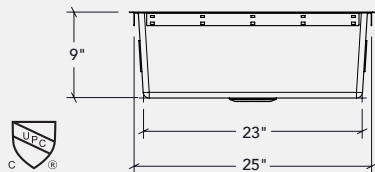

INCLUDED

PRICE

IHX60-TS-26209-G

$ 795