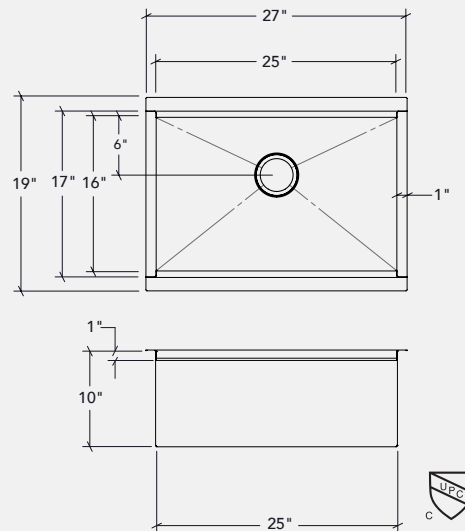

INCLUDED

Cutting board

Mixing bowl and colander set

Grid

Drain

PRICE

IHST-US-271910-G

$ 1 030