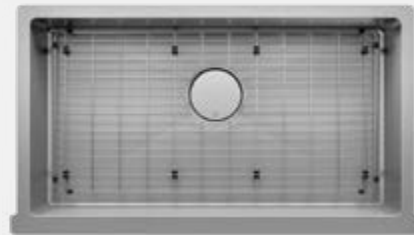

-  IHX60-US-32189-G \$ 850
-  IHX60-US-32189-TBK-G \$ 1 190

X-LARGE | SINGLE BOWL

APRONFRONT UNDERMOUNT INSTALLATION

36" minimum cabinet

X-LARGE

KITCHEN SINK

DIMENSIONS

BOWL
30" x 16" x 9"
OVERALL
32" x 18" x 9"

Linear brushed

FEATURES

MATERIAL

304 Premium grade 304 stainless steel (18/10)

 18 gauge thickness

INCLUDED

Grid

Drain