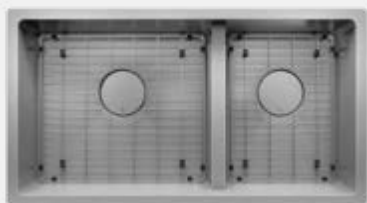

PRICE

 IHX60-UAS-32189-G

\$ 1 105

X-LARGE | DOUBLE BOWL

UNDERMOUNT INSTALLATION

36" minimum cabinet

KITCHEN SINK

X-LARGE DOUBLE

PRICE LIST

PROCHEF

Linear brushed

Black PVD Nano coating

DIMENSIONS

BOWL
18/12" x 16" x 9"

OVERALL
33" x 18" x 9"

FEATURES