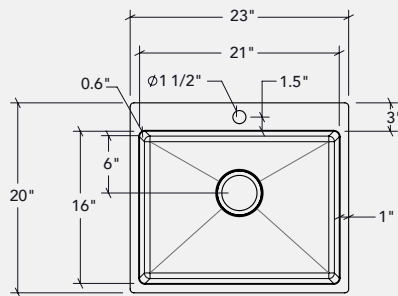

INCLUDED

SMALL

KITCHEN SINK

PRICE LIST

PROCHEP

PRICE

● IHX60-TS-23209-G

$ 745