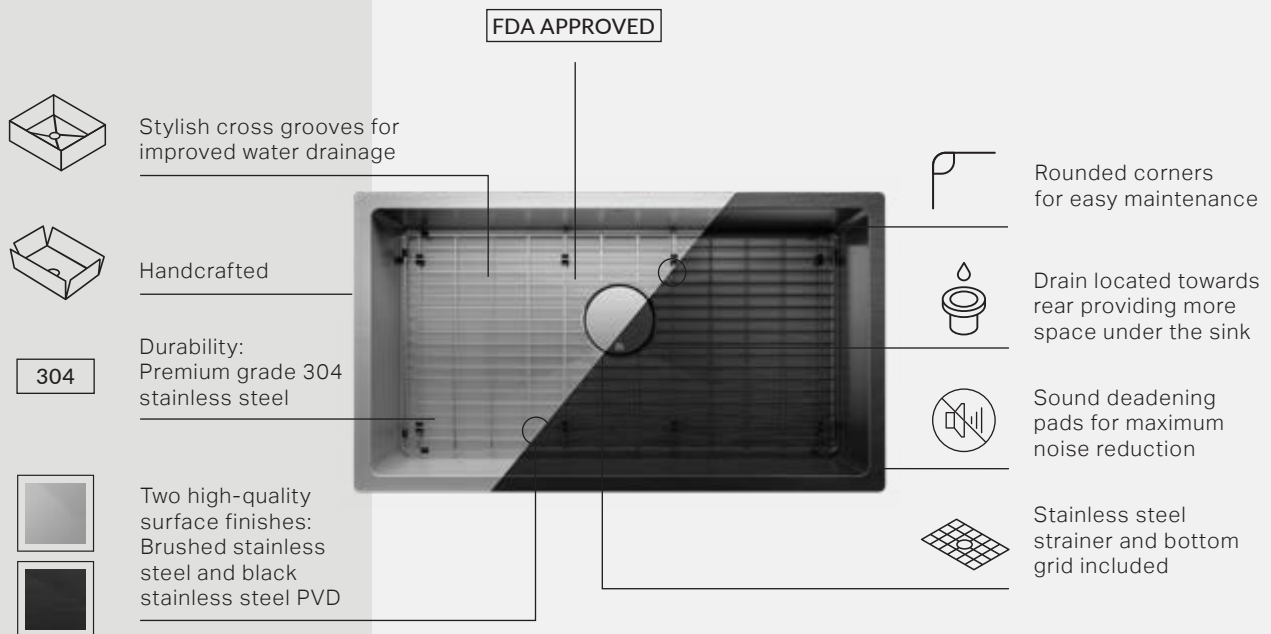

BRING OUT THE CHEF IN YOU

MATERIALS AND FINISHES

Stainless steel is undoubtedly the material that best meets the needs of the foodservice industry due to its antibacterial properties and durability.

Prochef sinks are made of high quality 18 gauge 304 stainless steel and offer the following benefits :

- Excellent strength
- Non-corrosive
- Long lasting
- Antibacterial
- Heat resistance
- Sustainable

In addition to our natural stainless steel, we also offer a new deeper black finish. To create a permanent black color, a physical vapor deposition (PVD) layer is bonded to the material.

Then, a Nano coating is pulverised, which makes the surface water-repellent for increased ease of cleaning. It also makes the surface practically impossible to scratch.

Thickness chart

16 ga		1.5 mm (0.0595")
18 ga		1.2 mm (0.0480")
20 ga		0.9 mm (0.0355")
22 ga		0.7 mm (0.0291")