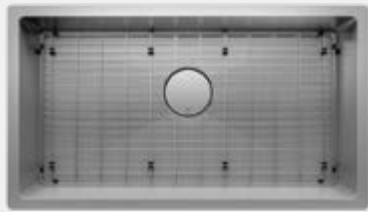

X-LARGE | SINGLE BOWL UNDERMOUNT INSTALLATION

36" minimum cabinet

X-LARGE

KITCHEN SINK

PRICE LIST

PROCHEP

Linear brushed