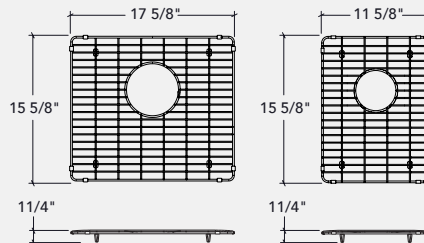

Overall dimensions:
4 1/2" x 7 3/4"

\$ 75

GRID

INCLUDED

SPECIFICATIONS

STAINLESS STEEL

PRICE

ACCESSORIES

PRICE LIST

PROCHEF

IH-G-1216
Compatible sink:
 IHST-US-141908-G

Overall dimensions:
 11 5/8" x 15 5/8" x 1 1/4"

\$ 145

IH-G-2516
Compatible sink:
 IHST-US-271910-G

Overall dimensions:
 24 5/8" x 15 5/8" x 1 1/4"

\$ 170

IH-G-3016
Compatible sink:
 IHST-US-321910-G

Overall dimensions:
 29 5/8" x 15 5/8" x 1 1/4"

\$ 180

IH-G-1216 + IH-G-1816
Compatible sink:
 IHST-UR-331910-G

Overall dimensions:
 11 5/8" x 15 5/8" x 1 1/4"
 17 5/8" x 15 5/8" x 1 1/4"