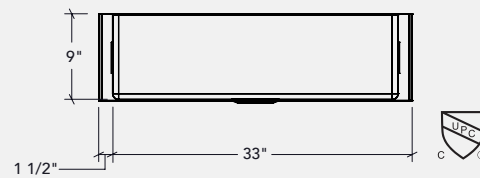

FEATURES

MATERIAL

304 Premium grade 304 stainless steel (18/10)

18 gauge thickness

INCLUDED

PRICE

IHX60-UAS-32189-G

$ 1 105