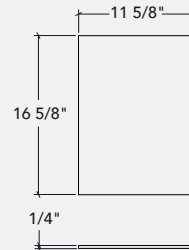

18" minimum cabinet

Linear brushed

DIMENSIONS

BOWL
12" x 16" x 8"

OVERALL
14" x 19" x 8"

FEATURES

MATERIAL

304 Premium grade 304 stainless steel (18/10)

DIMENSIONS

BOWL
30" x 16" x 10"

OVERALL
32" x 19" x 10"

FEATURES

Reveal undermount installation

Integrated accessory ledge

Square corners

MATERIAL

INCLUDED

WOODFIBER CUTTING BOARD

IH-BC-16-BK

Compatible sinks:
Prostation sinks

Overall dimensions:
11 5/8" x 16 5/8" x 1/4"

\$ 100

WOODFIBER CUTTING BOARD

IH-BD-16-BK

Compatible sinks:
Prostation sinks

Overall dimensions:
11 5/8" x 17 5/8" x 1/4"

\$ 100

CONDIMENT BOWLS (3)

IH-SA-16-BK

Compatible sinks:
Prostation sinks

Overall dimensions:
6" x 16 5/8" x 2 1/2"

\$ 125