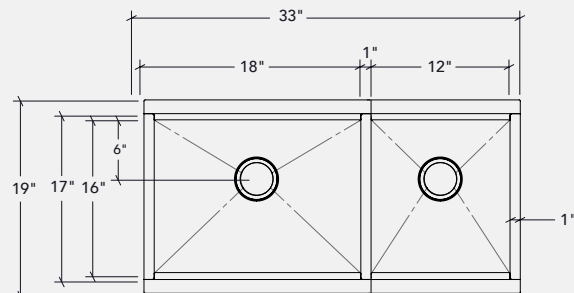

KITCHEN SINK X-LARGE DOUBLE

PRICE

IHST-UR-331910-G

$ 1 365