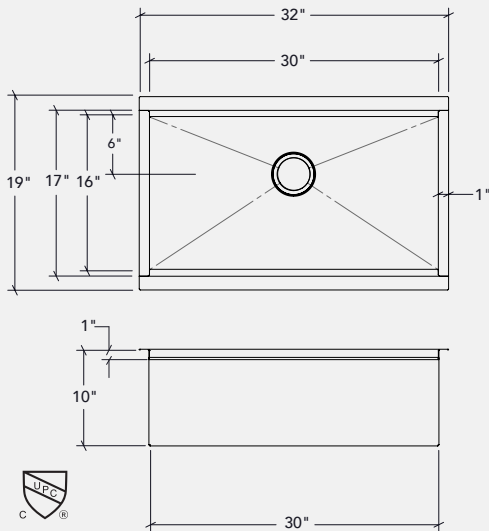

18" minimum cabinet

Linear brushed

DIMENSIONS

BOWL
12" x 16" x 8"

OVERALL
14" x 19" x 8"

FEATURES

MATERIAL

304 Premium grade 304 stainless steel (18/10)

DIMENSIONS

BOWL
30" x 16" x 10"

OVERALL
32" x 19" x 10"

FEATURES

Reveal undermount installation

Integrated accessory ledge

Square corners

MATERIAL