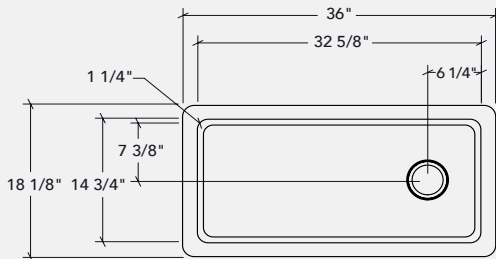

INCLUDED

Drain

X-LARGE

KITCHEN SINK

PRICE LIST

PROCHEF

PRICE

● TM125-FS-361810

$ 1 455