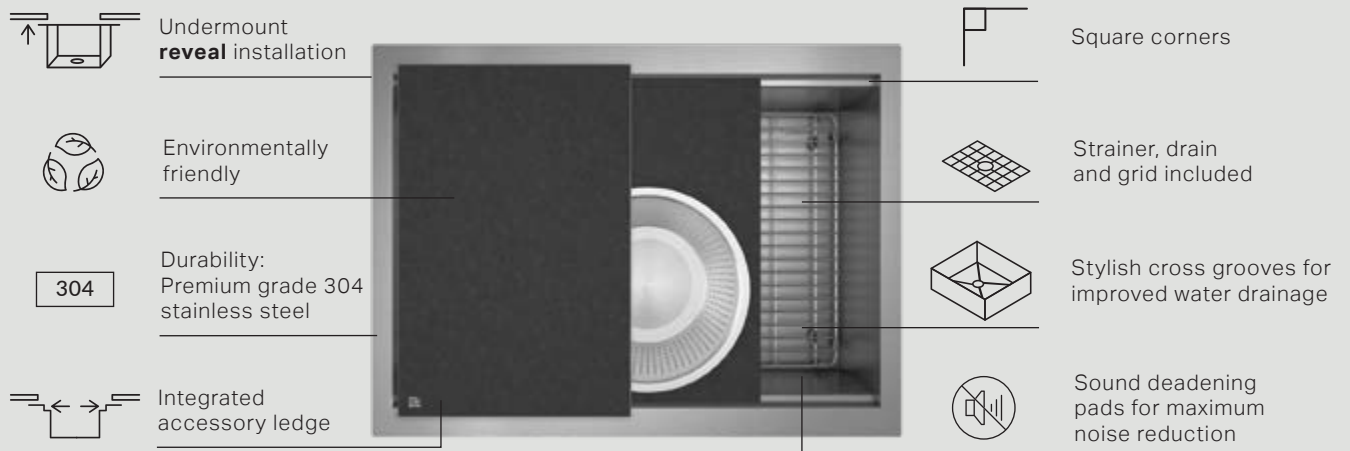

ACCESSORIES

Features

- Safe for all food preparation
- NSF certified and meets FDA regulation

VERSATILITY
AT ITS FINEST

PROSTATION
SINKS

OPTIMIZE SPACE AND TIME

While this undermount sink with reveal installation and accessories is the solution to increasing workspace, it also improves meal preparation by centralizing all steps.

All accessories are designed to fit with the 2 level design and are easy to maintain as they are dishwasher safe. The woodfiber is also heat and moisture resistant.

Both the sink and its accessories are recognized as environmentally friendly material.