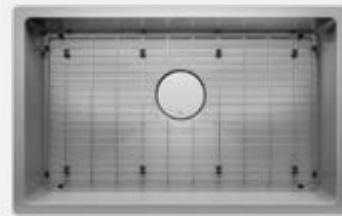

MATERIAL

304 Premium grade 304 stainless steel (18/10)

18 18 gauge thickness

INCLUDED

Grid

Drain

Linear brushed

Black PVD Nano coating

LARGE
KITCHEN SINK

PRICE

- IHX60-US-29189-G \$ 795
- IHX60-US-29189-TBK-G \$ 1 115

X-LARGE | SINGLE BOWL UNDERMOUNT INSTALLATION

36" minimum cabinet

X-LARGE

KITCHEN SINK

PRICE LIST