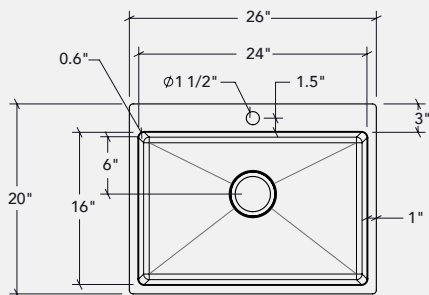

INCLUDED

PRICE

IHX60-TS-26209-G

$ 795