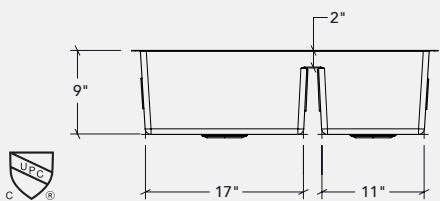

PRICE LIST

PROCHEF

Linear brushed

Black PVD Nano coating

DIMENSIONS

BOWL
18/12" x 16" x 9"

OVERALL
33" x 18" x 9"

FEATURES