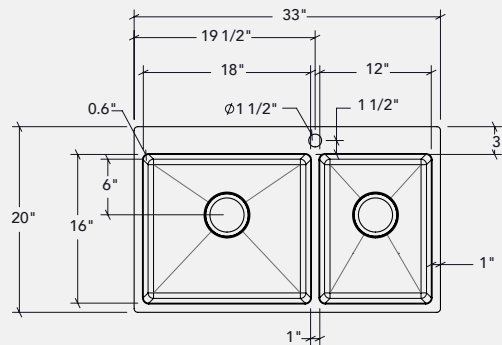

INCLUDED

KITCHEN SINK X-LARGE DOUBLE

PRICE

IHX60-TR-33209-G

$ 1 060