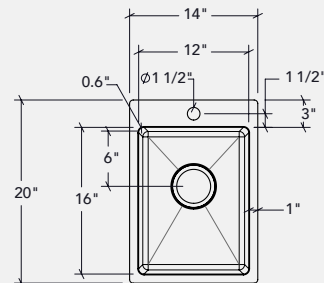

BAR SINK

PRICE

IHX60-TS-14208-G

$ 570