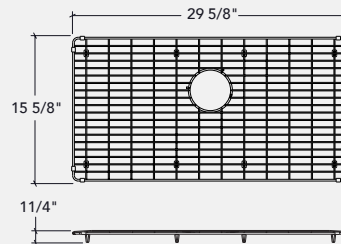

Overall dimensions:
4 1/2" x 7 3/4"

\$ 75

GRID

INCLUDED

SPECIFICATIONS

STAINLESS STEEL

PRICE

ACCESSORIES

PRICE LIST

PROCHEF

IH-G-1216
Compatible sink:
 IHST-US-141908-G

Overall dimensions:
 11 5/8" x 15 5/8" x 1 1/4"

\$ 145

IH-G-2516
Compatible sink:
 IHST-US-271910-G

Overall dimensions:
 24 5/8" x 15 5/8" x 1 1/4"

\$ 170

IH-G-3016
Compatible sink:
 IHST-US-321910-G

Overall dimensions:
 29 5/8" x 15 5/8" x 1 1/4"

\$ 180

IH-G-1216 + IH-G-1816
Compatible sink:
 IHST-UR-331910-G

Overall dimensions:
 11 5/8" x 15 5/8" x 1 1/4"
 17 5/8" x 15 5/8" x 1 1/4"