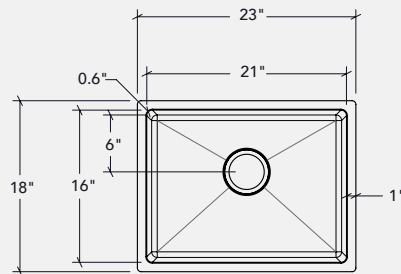

SMALL

KITCHEN SINK

PRICE

- IHX60-US-23189-G $ 715
- IHX60-US-23189-TBK-G $ 1000