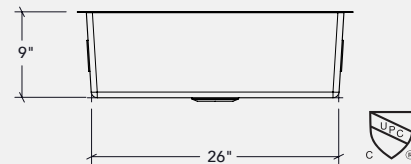

LARGE
KITCHEN SINK

PRICE

- IHX60-US-29189-G $ 795
- IHX60-US-29189-TBK-G $ 1 115