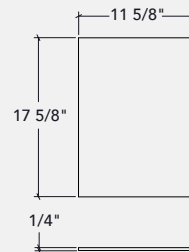

18" minimum cabinet

Linear brushed

DIMENSIONS

BOWL
12" x 16" x 8"

OVERALL
14" x 19" x 8"

FEATURES

MATERIAL

304 Premium grade 304 stainless steel (18/10)

DIMENSIONS

BOWL
30" x 16" x 10"

OVERALL
32" x 19" x 10"

FEATURES

Reveal undermount installation

Integrated accessory ledge

Square corners

MATERIAL

INCLUDED

WOODFIBER CUTTING BOARD

IH-BC-16-BK

Compatible sinks:
Prostation sinks

Overall dimensions:
11 5/8" x 16 5/8" x 1/4"

\$ 100

WOODFIBER CUTTING BOARD

IH-BD-16-BK

Compatible sinks:
Prostation sinks

Overall dimensions:
11 5/8" x 17 5/8" x 1/4"

\$ 100

CONDIMENT BOWLS (3)

IH-SA-16-BK

Compatible sinks:
Prostation sinks

Overall dimensions:
6" x 16 5/8" x 2 1/2"

\$ 125