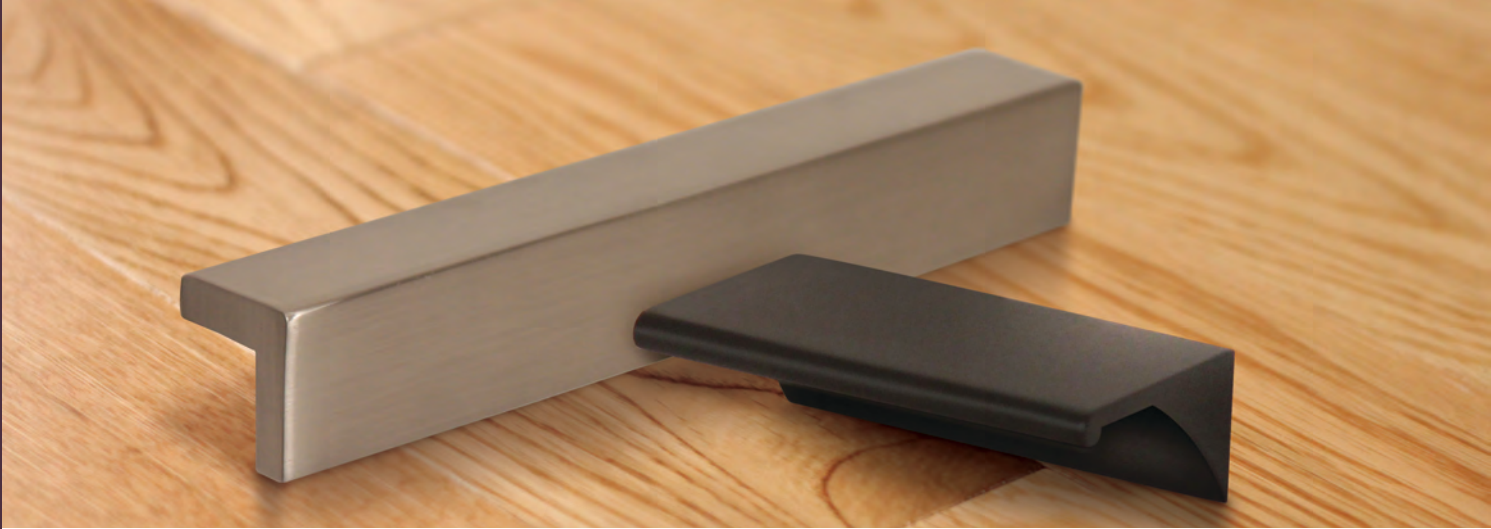

AVAILABLE FINISHES

TAB PULLS											
Stock No.	Weight	Description	Material Base	CC	Length	Width	Proj.	Base Width	List Price Group 1 (PB, PB/NL, PC)	List Price Group 2 (BRZ, MB, PN, SB, SN)	List Price Group 3 *SPECIAL FINISHES
A960	3oz	1" Pull	Brass	3/4"	1"	1"	7/8"	3/8"	$15.95	$17.95	$25.00
A960-15	5oz	1 1/2" Pull	Brass	1 1/2"	2"	1"	7/8"	3/8"	$19.95	$21.95	$28.00
A960-3	6oz	3" Pull	Brass	3"	3 1/2"	1"	7/8"	3/8"	$29.95	$34.95	$42.00
A960-35	8oz	3 1/2" Pull	Brass	3 1/2"	4"	1"	7/8"	3/8"	$31.95	$36.95	$44.00
A960-4	9.6oz	4" Pull	Brass	4"	4 1/2"	1"	7/8"	3/8"	$34.95	$39.95	$48.00
A960-6	15oz	6" Pull	Brass	6"	6 1/2"	1"	7/8"	3/8"	$69.95	$74.95	$87.00
A960-8	1lb	8" Pull	Brass	8"	8 1/2"	1"	7/8"	3/8"	$84.95	$89.95	$105.00
D960-12	2lbs	12" Pull	Brass	12"	12 1/2"	1"	7/8"	3/8"	$139.95	$154.95	$185.00
D960-18	3lbs	18" Pull	Brass	18"	18 1/2"	1"	7/8"	3/8"	$179.95	$199.95	$240.00

* If your desired Alno, Inc. finish is not listed in Group 1 or 2 please use Group 3 for Special finish pricing and see page #A for its special order form. Group 3 products are non-cancelable and non-returnable. Please allow 4-6 weeks for all special order finishes.