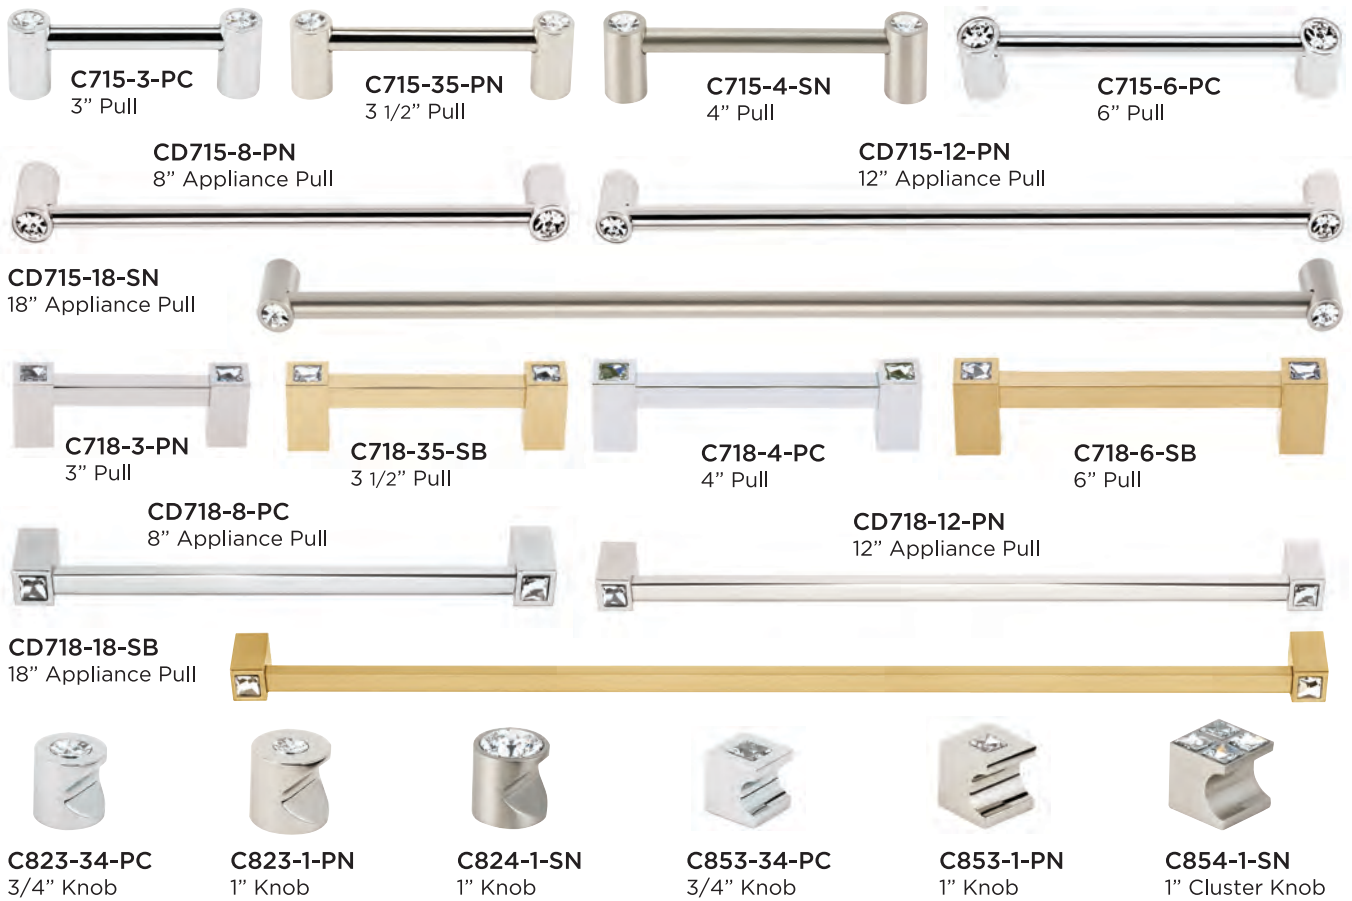

AVAILABLE FINISHES