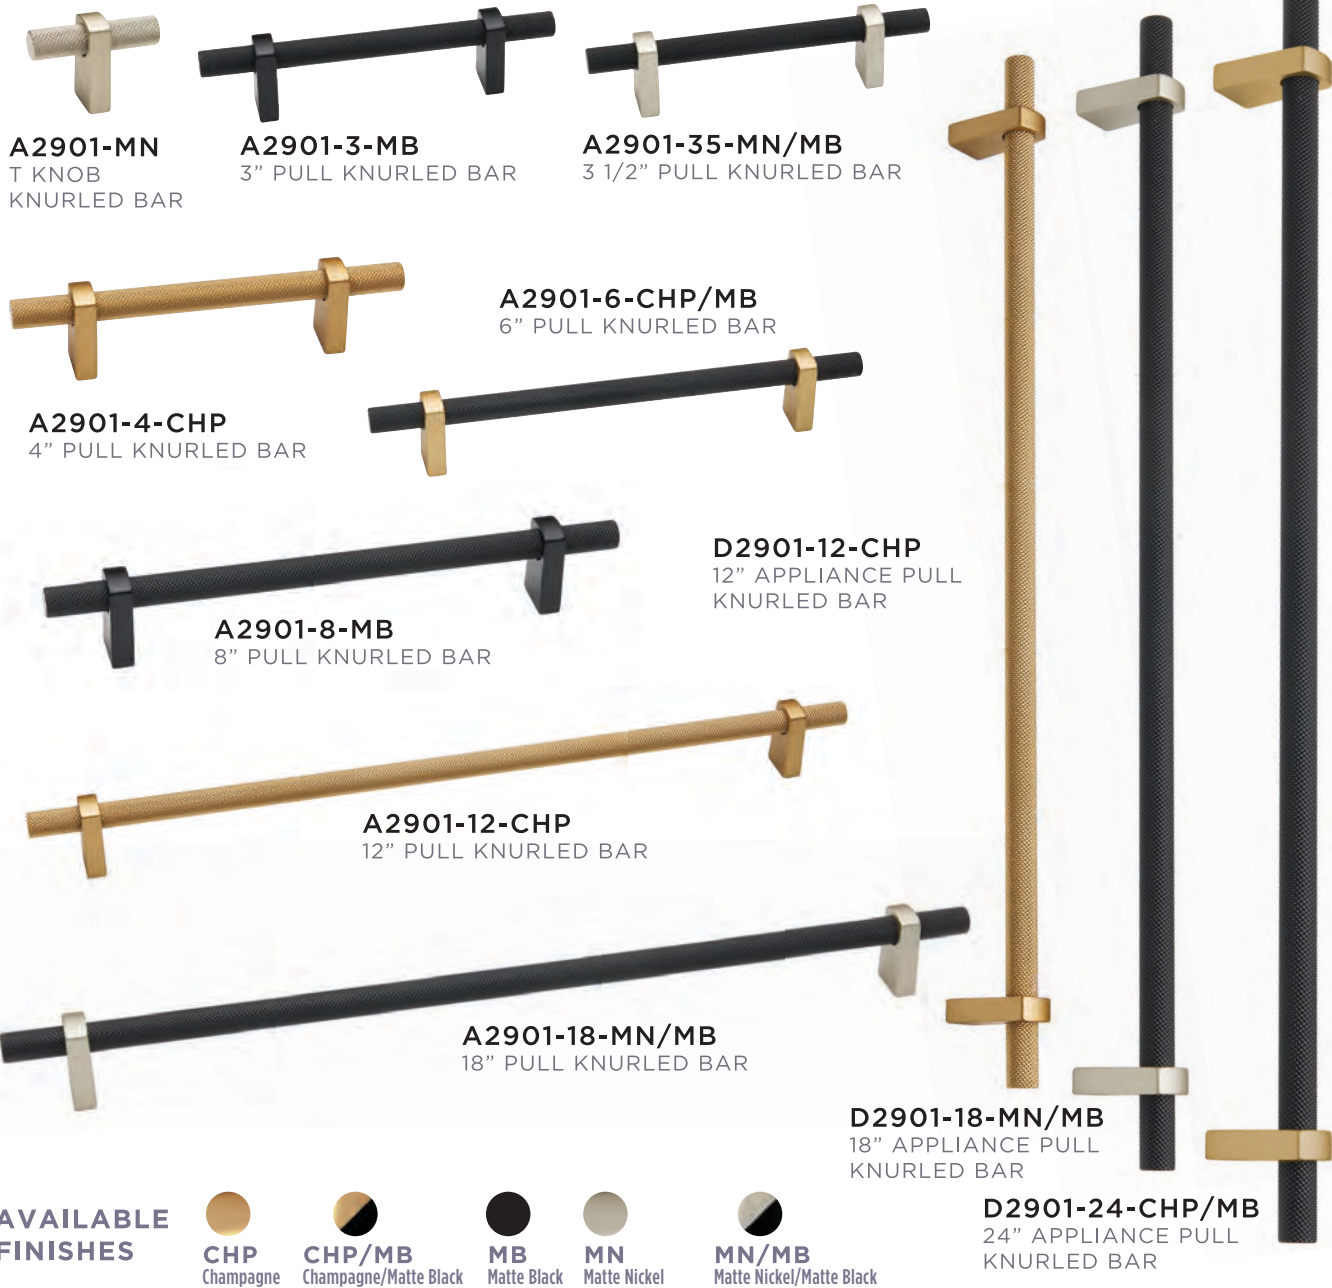

VITA BELLA		KNURLED BAR							List Price Group 1 (MB)	List Price Group 2 (CHP, MN, CHP/MB, MN/MB)
Stock No.	Weight	Description	Material	CC	Length	Width	Proj.	Base		
A2901	2oz	T Knob Knurled Bar	Aluminum		1 3/4"	3/8"	1 1/4"	1/4" x 1 1/16"	$17.95	$19.95
A2901-3	2oz	3" Pull Knurled Bar	Aluminum	3"	4 31/32"	3/8"	1 1/4"	1/4" x 1 1/16"	$24.95	$26.95
A2901-35	2.5oz	3 1/2" Pull Knurled Bar	Aluminum	3 1/2"	5 12/32"	3/8"	1 1/4"	1/4" x 1 1/16"	$26.95	$28.95
A2901-4	3oz	4" Pull Knurled Bar	Aluminum	4"	5 31/32"	3/8"	1 1/4"	1/4" x 1 1/16"	$28.95	$30.95
A2901-6	3.5oz	6" Pull Knurled Bar	Aluminum	6"	7 31/32"	3/8"	1 1/4"	1/4" x 1 1/16"	$32.95	$34.95
A2901-8	4oz	8" Pull Knurled Bar	Aluminum	8"	9 31/32"	3/8"	1 1/4"	1/4" x 1 1/16"	$36.95	$42.95
A2901-12	5oz	12" Pull Knurled Bar	Aluminum	12"	13 31/32"	3/8"	1 1/4"	1/4" x 1 1/16"	$44.95	$49.95
A2901-18	6oz	18" Pull Knurled Bar	Aluminum	18"	19 31/32"	3/8"	1 1/4"	1/4" x 1 1/16"	$49.95	$54.95
D2901-12	1.2lbs	12" Appliance Pull Knurled Bar	Aluminum	12"	14 3/4"	5/8"	2 1/8"	63/64"	$114.95	$124.95
D2901-18	1.6lbs	18" Appliance Pull Knurled Bar	Aluminum	18"	20 3/4"	5/8"	2 1/8"	63/64"	$129.95	$139.95
D2901-24	2.6lbs	24" Appliance Pull Knurled Bar	Aluminum	24"	26 3/4"	5/8"	2 1/8"	63/64"	$159.95	$169.95

* Vita Bella collection is a versatile and contemporary line made in Italy. It offers both smooth and knurled aluminum pulls transforming your design into a functional and aesthetically pleasing environment. This collection is available in five (5) finishes: Champagne (CHP), Matte Black (MB), Matte Nickel (MN), Champagne w/ Matte Black bar (CHP/MB), and Matte Nickel w/ Matte Black bar (MN/MB).