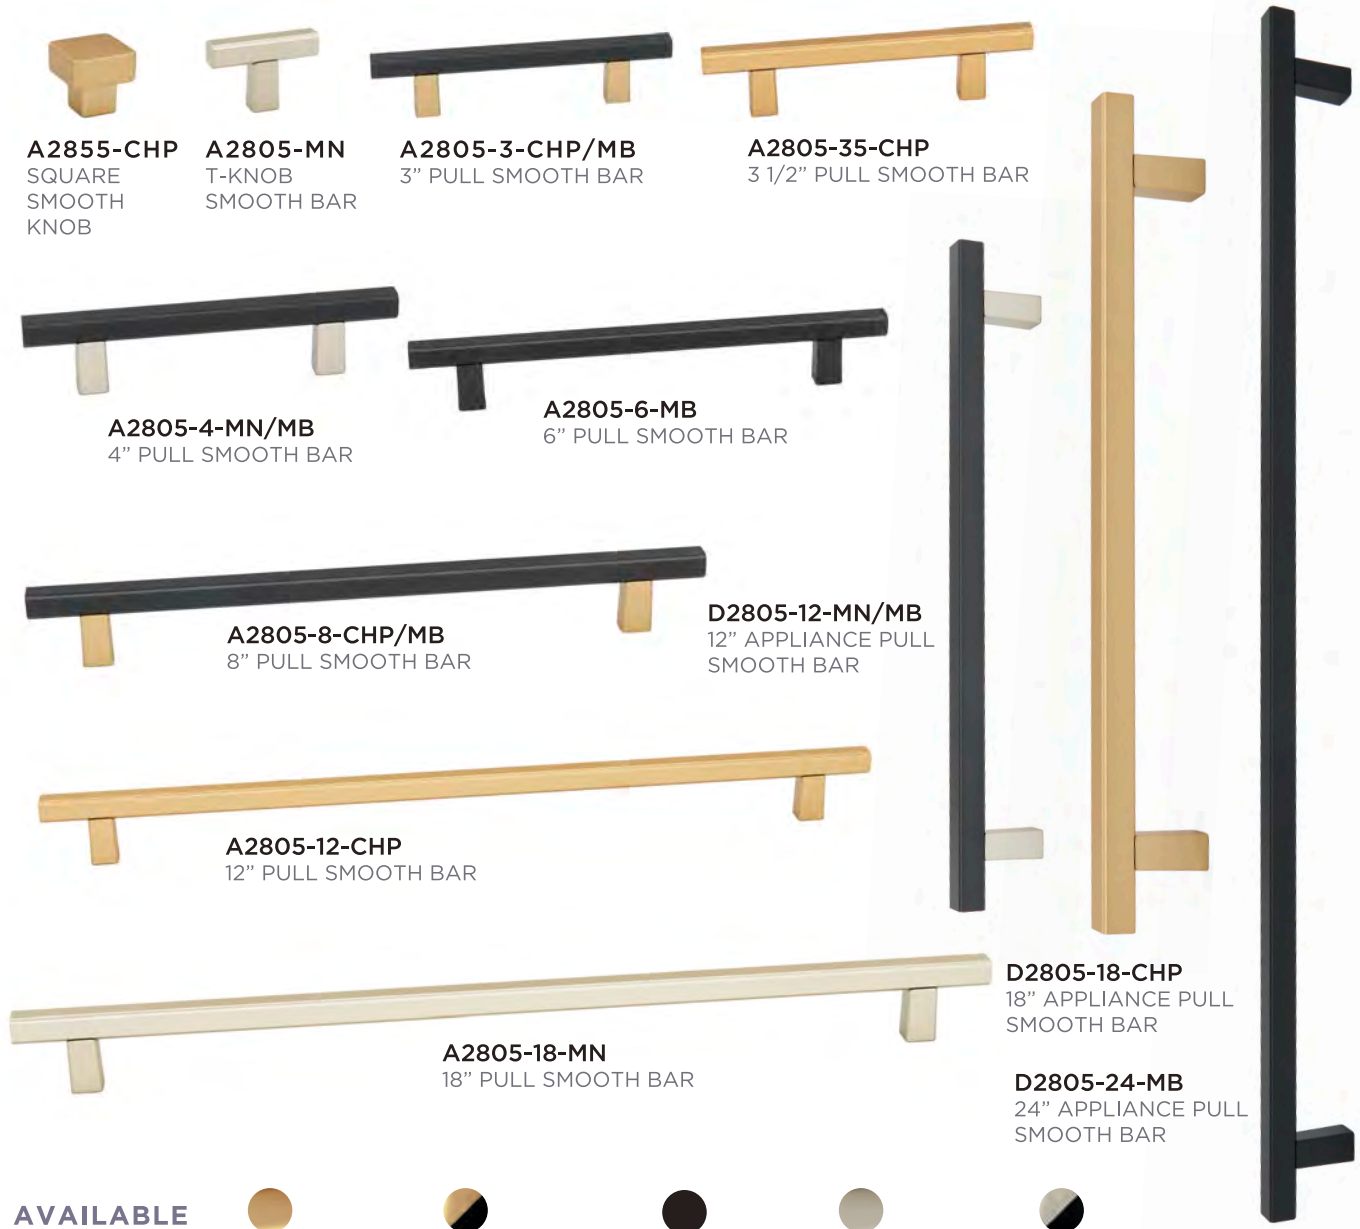

A2855-CHP
SQUARE
SMOOTH
KNOB

A2805-MN
T-KNOB
SMOOTH BAR

A2805-3-CHP/MB
3" PULL SMOOTH BAR

A2805-35-CHP
3 1/2" PULL SMOOTH BAR

A2805-4-MN/MB
4" PULL SMOOTH BAR

A2805-6-MB
6" PULL SMOOTH BAR

A2805-8-CHP/MB
8" PULL SMOOTH BAR

D2805-12-MN/MB
12" APPLIANCE PULL
SMOOTH BAR

A2805-12-CHP
12" PULL SMOOTH BAR

A2805-18-MN
18" PULL SMOOTH BAR

D2805-18-CHP
18" APPLIANCE PULL
SMOOTH BAR

AVAILABLE FINISHES

CHP
Champagne

CHP/MB
Champagne/Matte Black

MB
Matte Black

MN
Matte Nickel

MN/MB
Matte Nickel/Matte Black

QUADRATO		SMOOTH BAR							List Price Group 1 (MB)	List Price Group 2 (CHP, MN, CHP/MB, MN/MB)
Stock No.	Weight	Description	Material	CC	Length	Width	Proj.	Base		
A2805	2oz	T-Knob Smooth Bar	Aluminum		1 3/4"	3/8"	13/16"	7/16"	$15.95	$16.95
A2855	4oz	Square Smooth Knob	Aluminum		1 1/4"	1 1/4"	13/16"	5/8"	$13.95	$14.95
A2805-3	2oz	3" Pull Smooth Bar	Aluminum	3"	4 31/32"	7/16"	13/16"	7/16"	$19.95	$21.95
A2805-35	2.5oz	3 1/2" Pull Smooth Bar	Aluminum	3 1/2"	5 7/16"	7/16"	13/16"	7/16"	$21.95	$23.95
A2805-4	3oz	4" Pull Smooth Bar	Aluminum	4"	5 31/32"	7/16"	13/16"	7/16"	$23.95	$25.95
A2805-6	4oz	6" Pull Smooth Bar	Aluminum	6"	7 31/32"	7/16"	13/16"	7/16"	$27.95	$29.95
A2805-8	5oz	8" Pull Smooth Bar	Aluminum	8"	9 31/32"	7/16"	13/16"	7/16"	$32.95	$34.95
A2805-12	6oz	12" Pull Smooth Bar	Aluminum	12"	13 31/32"	7/16"	13/16"	7/16"	$39.95	$44.95
A2805-18	6.5oz	18" Pull Smooth Bar	Aluminum	18"	19 31/32"	7/16"	13/16"	7/16"	$48.95	$52.95
D2805-12	10oz	12" Appliance Pull Smooth Bar	Aluminum	12"	14 3/4"	5/8"	2"	5/8"	$99.95	$109.95
D2805-18	14oz	18" Appliance Pull Smooth Bar	Aluminum	18"	20 3/4"	5/8"	2"	5/8"	$119.95	$129.95
D2805-24	1.8lbs	24" Appliance Pull Smooth Bar	Aluminum	24"	26 3/4"	5/8"	2"	5/8"	$139.95	$149.95