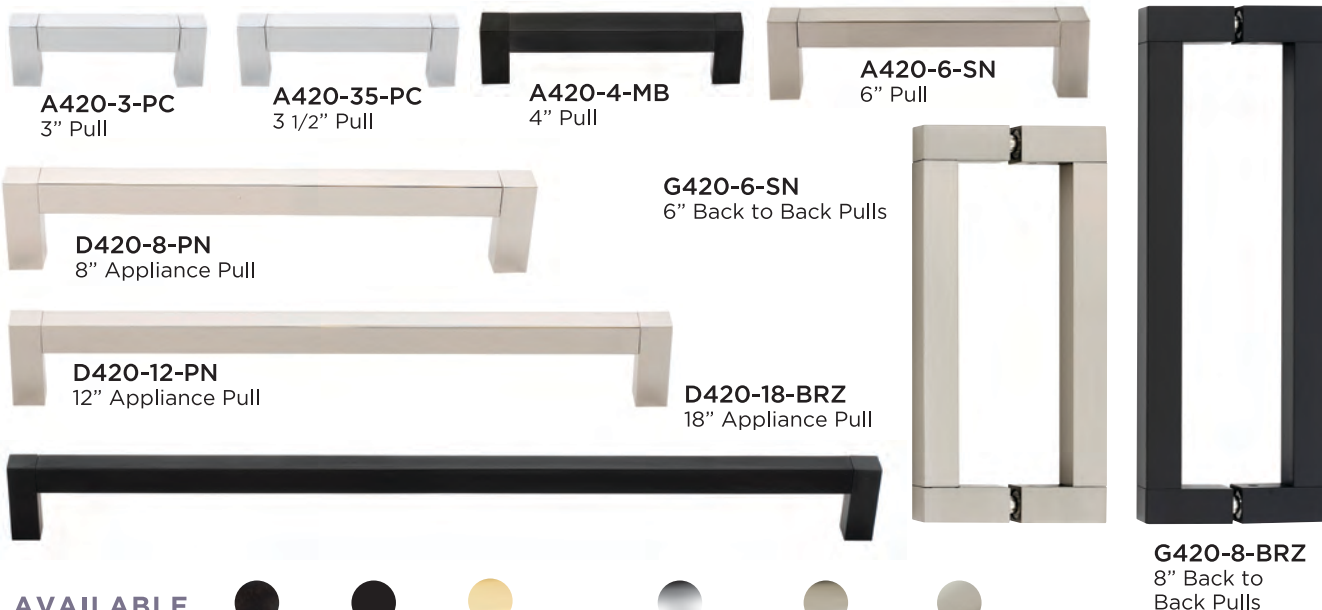

AVAILABLE FINISHES

- **BRZ**
  Bronze
- **MB**
  Matte Black
- **PB/NL**
  Polished Brass/No Lacquer
- **PC**
  Polished Chrome
- **PN**
  Polished Nickel
- **SN**
  Satin Nickel

BLOCK PULLS											
Stock No.	Weight	Description	Material Base	CC	Length	Width	Proj.	Base Width	List Price Group 1 (PB/NL, PC)	List Price Group 2 (BRZ, MB, PN, SN)	List Price Group 3 *SPECIAL FINISHES
A420-3	4.5oz	3" Pull	Brass	3"	3 5/8"	5/8"	1 1/2"	5/8"	$44.95	$49.95	$60.00
A420-35	5oz	3 1/2" Pull	Brass	3 1/2"	4 1/8"	5/8"	1 1/2"	5/8"	$49.95	$54.95	$66.00
A420-4	8oz	4" Pull	Brass	4"	4 5/8"	5/8"	1 1/2"	5/8"	$54.95	$59.95	$72.00
A420-6	10oz	6" Pull	Brass	6"	6 5/8"	5/8"	1 1/2"	5/8"	$59.95	$69.95	$85.00
D420-8	1.5lbs	8" Appliance Pull	Brass	8"	8 5/8"	5/8"	1 1/2"	5/8"	$109.95	$129.95	$160.00
D420-12	3lbs	12" Appliance Pull	Brass	12"	12 5/8"	5/8"	1 1/2"	5/8"	$139.95	$159.95	$200.00
D420-18	4lbs	18" Appliance Pull	Brass	18"	18 5/8"	5/8"	1 3/4"	5/8"	$169.95	$189.95	$240.00
G420-6	1.4lbs	6" Back to Back Pulls	Brass	6"	6 5/8"	5/8"	1 1/2"	5/8"	$159.95	$179.95	$220.00
G420-8	3lbs	8" Back to Back Pulls	Brass	8"	8 5/8"	5/8"	1 1/2"	5/8"	$194.95	$219.95	$260.00