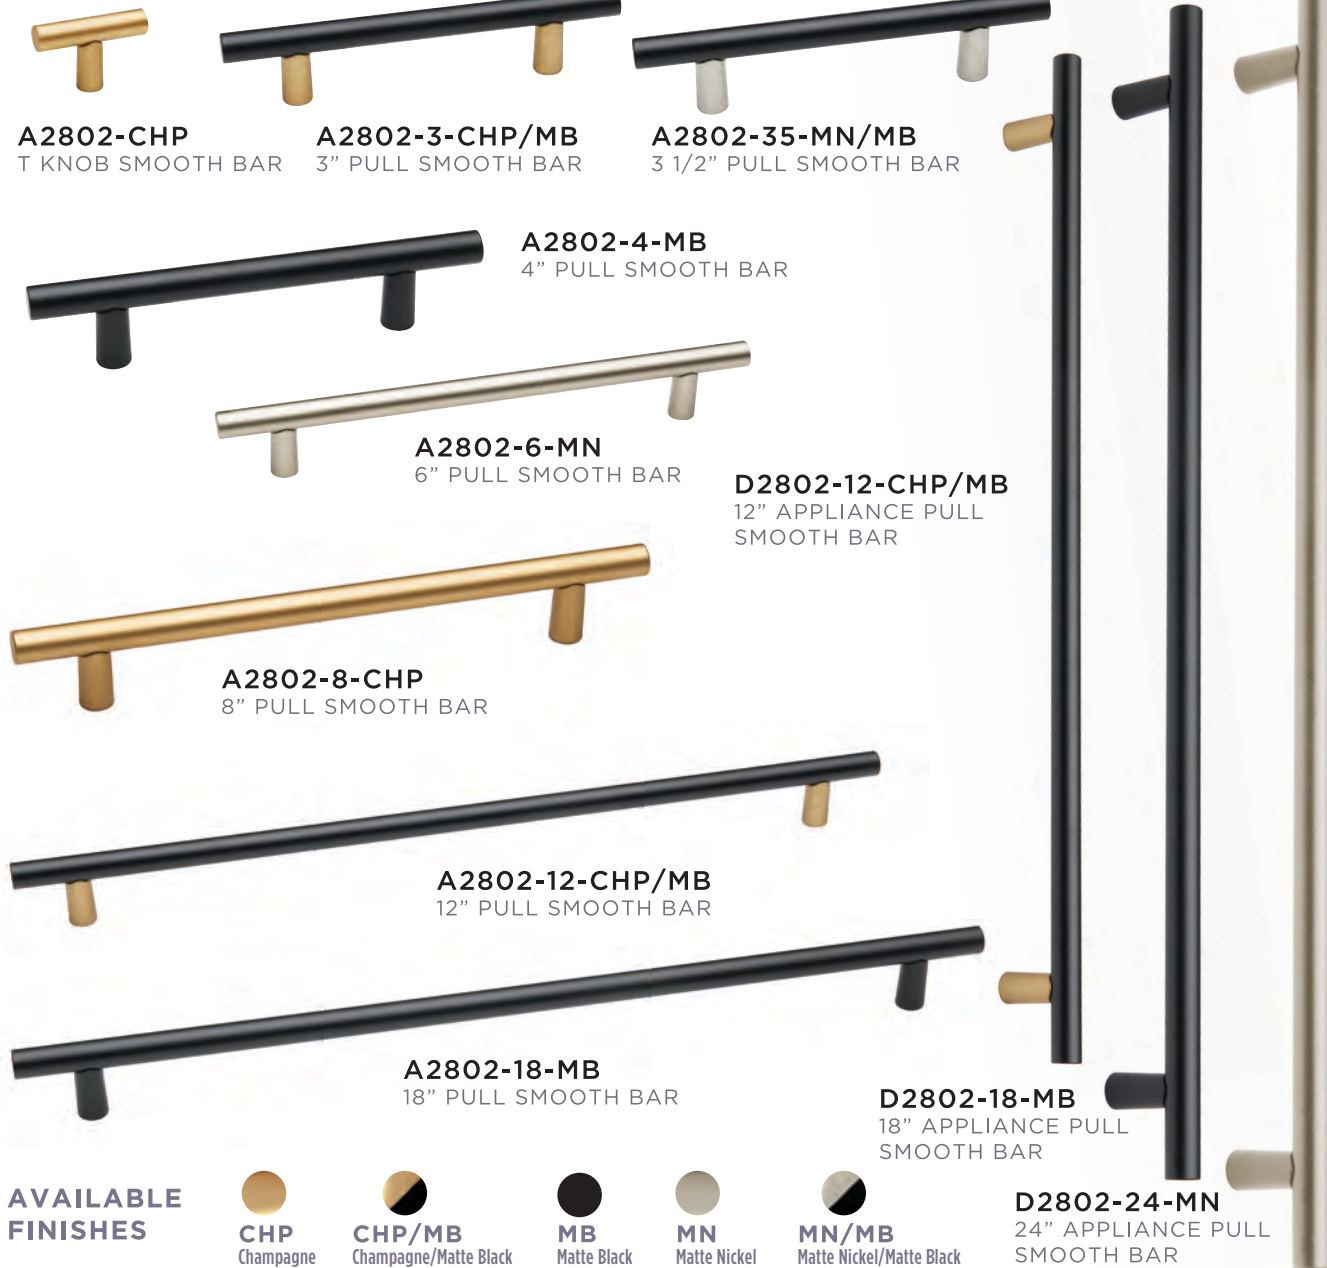

A2802-CHP
T KNOB SMOOTH BAR

A2802-3-CHP/MB
3" PULL SMOOTH BAR

A2802-35-MN/MB
3 1/2" PULL SMOOTH BAR

A2802-4-MB
4" PULL SMOOTH BAR

A2802-6-MN
6" PULL SMOOTH BAR

D2802-12-CHP/MB
12" APPLIANCE PULL SMOOTH BAR

A2802-8-CHP
8" PULL SMOOTH BAR

A2802-12-CHP/MB
12" PULL SMOOTH BAR

D2802-18-MB
18" APPLIANCE PULL SMOOTH BAR

D2802-24-MN
24" APPLIANCE PULL SMOOTH BAR

AVAILABLE FINISHES

CHP
Champagne

VITA BELLA		SMOOTH BAR								List Price Group 1 (MB)	List Price Group 2 (CHP, MN, CHP/MB, MN/MB)
Stock No.	Weight	Description	Material	CC	Length	Width	Proj.	Base			
A2802	1.5oz	T Knob Smooth Bar	Aluminum		1 3/4"	5/16"	11/4"	3/8"		$14.95	$16.95
A2802-3	1.5oz	3" Pull Smooth Bar	Aluminum	3"	4 31/32"	5/16"	11/4"	3/8"		$19.95	$21.95
A2802-35	2oz	3 1/2" Pull Smooth Bar	Aluminum	3 1/2"	5 12/32"	5/16"	11/4"	3/8"		$21.95	$23.95
A2802-4	2.5oz	4" Pull Smooth Bar	Aluminum	4"	5 31/32"	5/16"	11/4"	3/8"		$23.95	$25.95
A2802-6	3oz	6" Pull Smooth Bar	Aluminum	6"	7 31/32"	5/16"	11/4"	3/8"		$26.95	$29.95
A2802-8	3.5oz	8" Pull Smooth Bar	Aluminum	8"	9 31/32"	5/16"	11/4"	3/8"		$31.95	$34.95
A2802-12	4oz	12" Pull Smooth Bar	Aluminum	12"	13 31/32"	5/16"	11/4"	3/8"		$36.95	$39.95
A2802-18	4.5oz	18" Pull Smooth Bar	Aluminum	18"	19 31/32"	5/16"	11/4"	3/8"		$44.95	$49.95
D2802-12	1lb	12" Appliance Pull Smooth Bar	Aluminum	12"	14 3/4"	5/8"	2 3/64"	5/8"		$89.95	$99.95
D2802-18	1.2lbs	18" Appliance Pull Smooth Bar	Aluminum	18"	20 3/4"	5/8"	2 3/64"	5/8"		$109.95	$119.95
D2802-24	2.2lbs	24" Appliance Pull Smooth Bar	Aluminum	24"	26 3/4"	5/8"	2 3/64"	5/8"		$139.95	$149.95

* Vita Bella collection is a versatile and contemporary line made in Italy. It offers both smooth and knurled aluminum pulls transforming your design into a functional and aesthetically pleasing environment. This collection is available in five (5) finishes: Champagne (CHP), Matte Black (MB), Matte Nickel (MN), Champagne w/ Matte Black bar (CHP/MB), and Matte Nickel w/ Matte Black bar (MN/MB).