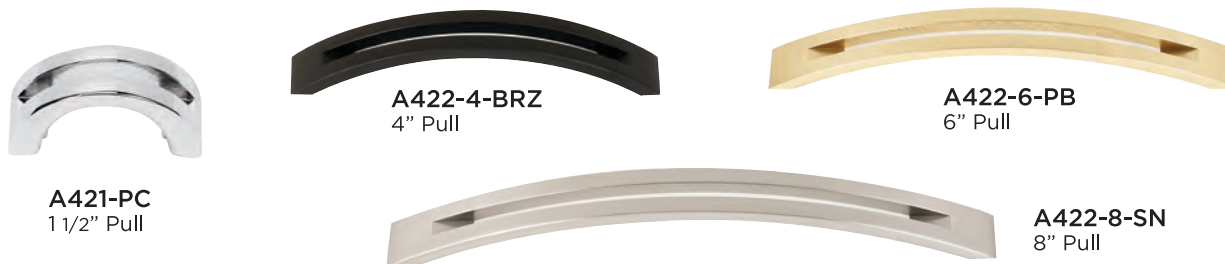

AVAILABLE FINISHES

- **BRZ**
  Bronze
- **CHBRZ**
  Chocolate Bronze
- **PB**
  Polished Brass
- **PB/NL**
  Polished Brass/No Lacquer
- **PC**
  Polished Chrome
- **PN**
  Polished Nickel
- **SN**
  Satin Nickel

SLIT TOP PULLS											
Stock No.	Weight	Description	Material Base	CC	Length	Width	Proj.	Base Width	List Price Group 1 (PB, PB/NL, PC)	List Price Group 2 (BRZ, CHBRZ, PN, SN)	List Price Group 3 *SPECIAL FINISHES
A421	3.2oz	1 1/2" Pull	Brass	1 1/2"	2"	3/4"	1"	3/4"	$19.95	$22.95	$30.00
A422-4	4.4oz	4" Pull	Brass	4"	5 1/4"	3/4"	1"	3/4"	$29.95	$34.95	$42.00
A422-6	7.2oz	6" Pull	Brass	6"	7 3/8"	7/8"	1"	7/8"	$49.95	$59.95	$72.00
A422-8	10oz	8" Pull	Brass	8"	9 1/2"	7/8"	1 1/4"	7/8"	$69.95	$79.95	$95.00

* If your desired Alno, Inc. finish is not listed in Group 1 or 2 please use Group 3 for Special finish pricing and see page #A for its special order form. Group 3 products are non-cancelable and non-returnable. Please allow 4-6 weeks for all special order finishes.