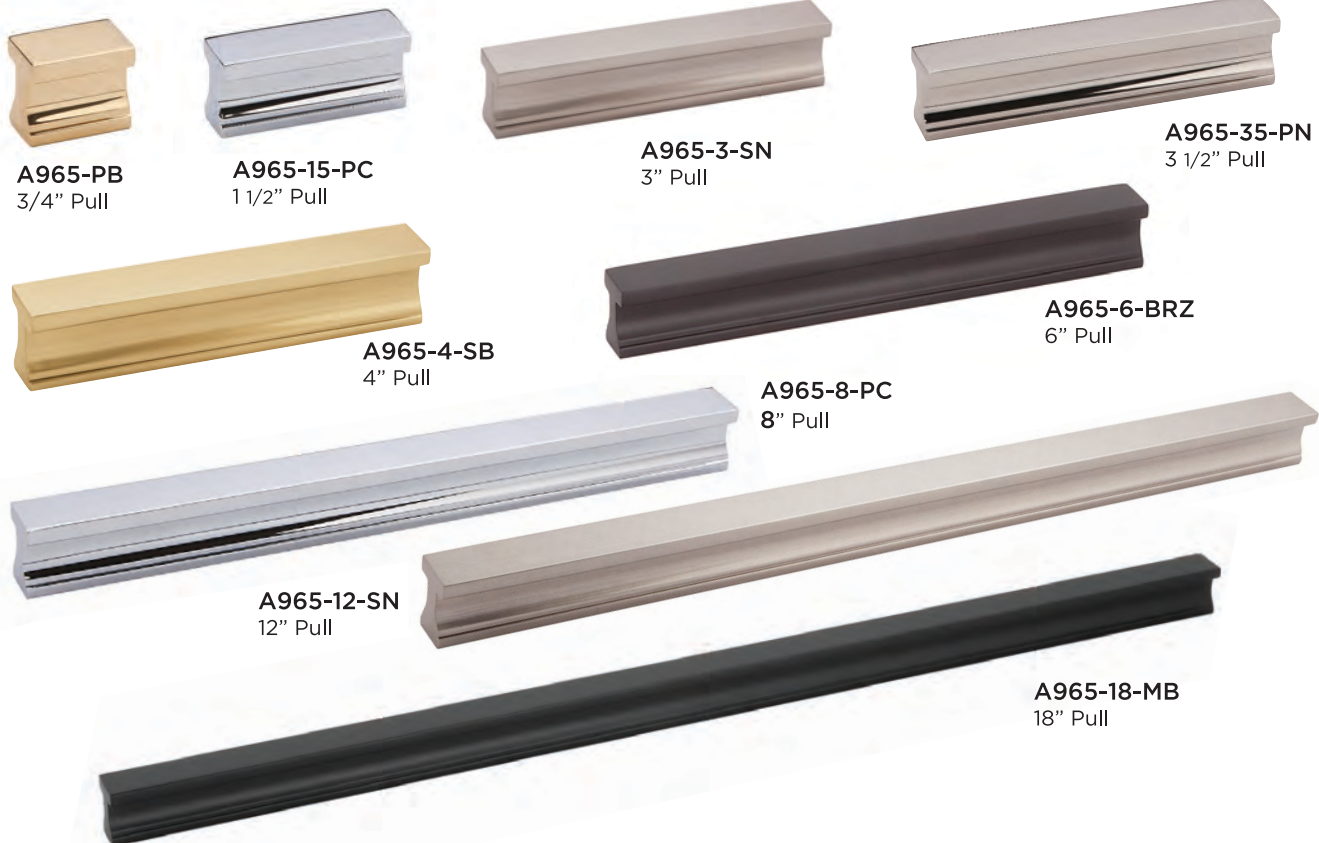

A965-PB
3/4" Pull

A965-15-PC
1 1/2" Pull

A965-3-SN
3" Pull

A965-35-PN
3 1/2" Pull

A965-4-SB
4" Pull

A965-6-BRZ
6" Pull

A965-8-PC
8" Pull

A965-12-SN
12" Pull

A965-18-MB
18" Pull

AVAILABLE FINISHES

- **BRZ**
  Bronze
- **MB**
  Matte Black
- **PB**
  Polished Brass
- **PB/NL**
  Polished Brass / No Lacquer
- **PC**
  Polished Chrome
- **PN**
  Polished Nickel
- **SB**
  Satin Brass
- **SN**
  Satin Nickel

LINEAR											
Stock No.	Weight	Description	Material Base	CC	Length	Width	Proj.	Base Width	List Price Group 1 (PB, PB/NL, PC)	List Price Group 2 (BRZ, MB, PN, SB, SN)	List Price Group 3 *SPECIAL FINISHES
A965	3oz	3/4" Pull	Brass	3/4"	1"	5/8"	7/8"	1/2"	$16.95	$18.95	$25.00
A965-15	5oz	1 1/2" Pull	Brass	1 1/2"	2"	5/8"	7/8"	1/2"	$21.95	$24.95	$30.00
A965-3	6oz	3" Pull	Brass	3"	3 1/2"	5/8"	7/8"	1/2"	$29.95	$34.95	$42.00
A965-35	8oz	3 1/2" Pull	Brass	3 1/2"	4"	5/8"	7/8"	1/2"	$31.95	$36.95	$44.00
A965-4	9.6oz	4" Pull	Brass	4"	4 1/2"	5/8"	7/8"	1/2"	$34.95	$39.95	$48.00
A965-6	15oz	6" Pull	Brass	6"	6 1/2"	5/8"	7/8"	1/2"	$64.95	$69.95	$82.00
A965-8	1.2lbs	8" Pull	Brass	8"	8 1/2"	5/8"	7/8"	1/2"	$74.95	$84.95	$100.00
A965-12	2lbs	12" Pull	Brass	12"	12 1/2"	5/8"	7/8"	1/2"	$129.95	$139.95	$170.00
A965-18	3lbs	18" Pull	Brass	18"	18 1/2"	5/8"	7/8"	1/2"	$179.95	$199.95	$240.00

* If your desired Alno, Inc. finish is not listed in Group 1 or 2 please use Group 3 for Special finish pricing and see page #A for its special order form. Group 3 products are non-cancelable and non-returnable. Please allow 4-6 weeks for all special order finishes.