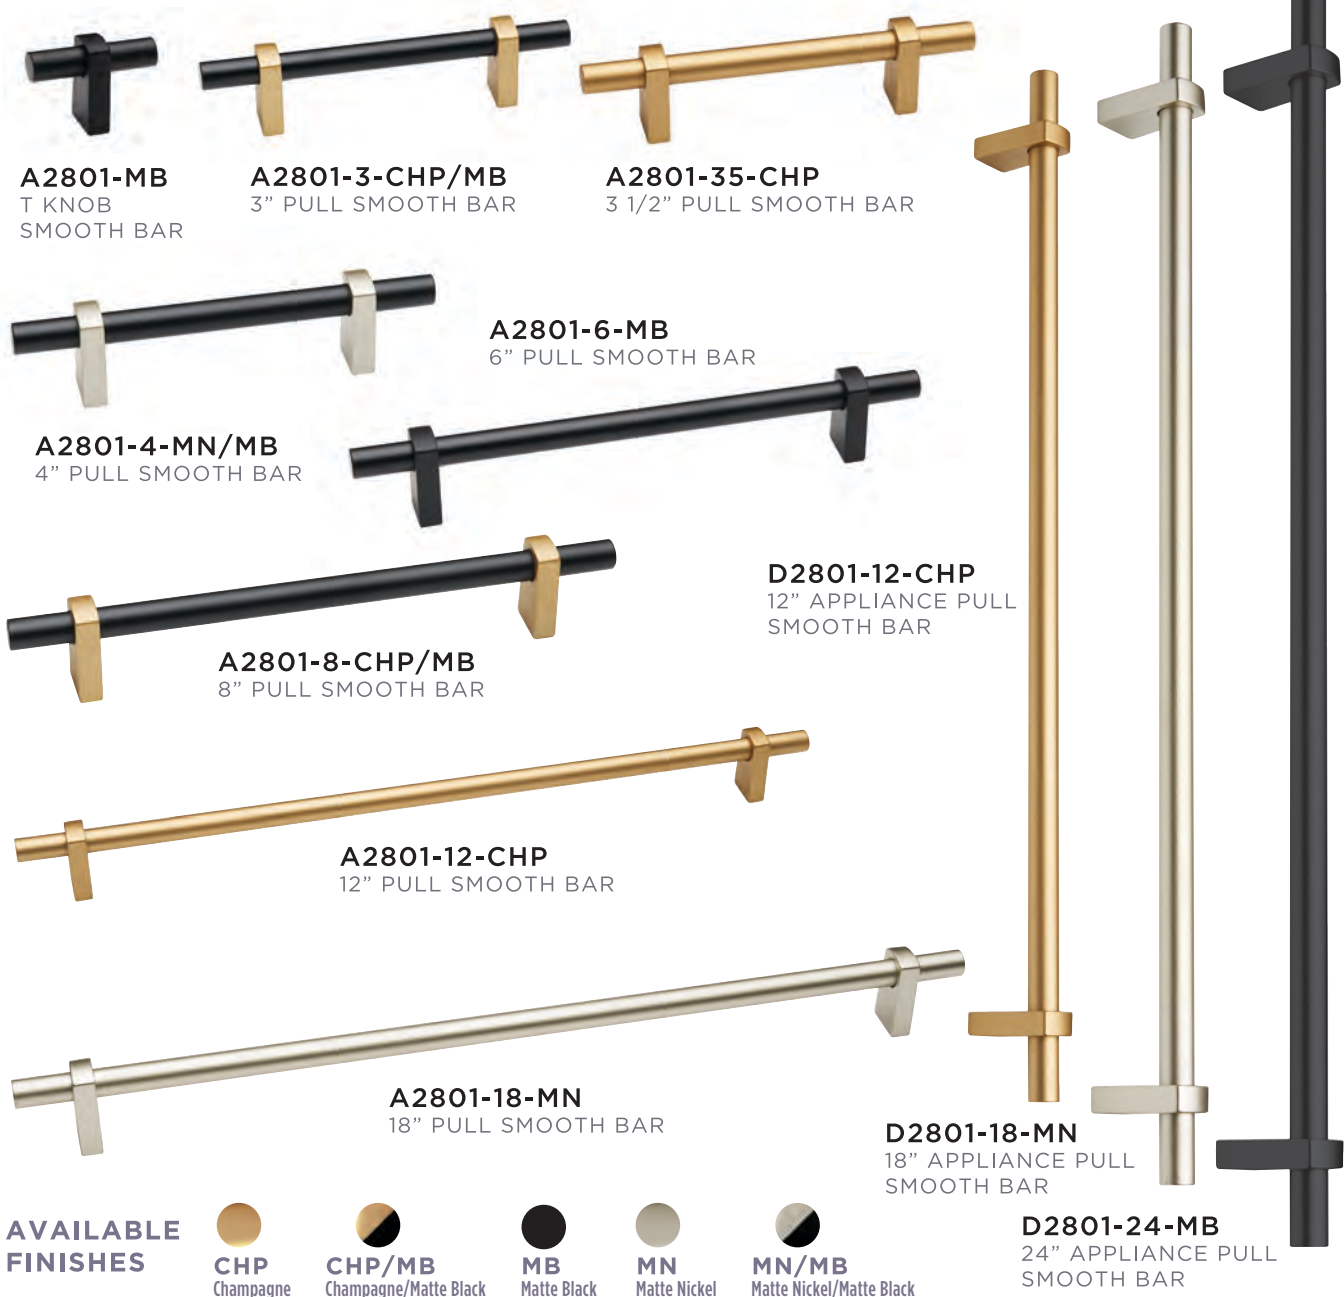

VITA BELLA		SMOOTH BAR								
Stock No.	Weight	Description	Material	CC	Length	Width	Proj.	Base	List Price Group 1 (MB)	List Price Group 2 (CHP, MN, CHP/MB, MN/MB)
A2801	2oz	T Knob Smooth Bar	Aluminum		1 3/4"	5/16"	1 1/4"	1/4" x 11/16"	$16.95	$18.95
A2801-3	2oz	3" Pull Smooth Bar	Aluminum	3"	4 31/32"	5/16"	1 1/4"	1/4" x 11/16"	$21.95	$24.95
A2801-35	2.5oz	3 1/2" Pull Smooth Bar	Aluminum	3 1/2"	5 12/32"	5/16"	1 1/4"	1/4" x 11/16"	$22.95	$25.95
A2801-4	3oz	4" Pull Smooth Bar	Aluminum	4"	5 31/32"	5/16"	1 1/4"	1/4" x 11/16"	$23.95	$26.95
A2801-6	3.5oz	6" Pull Smooth Bar	Aluminum	6"	7 31/32"	5/16"	1 1/4"	1/4" x 11/16"	$27.95	$29.95
A2801-8	4oz	8" Pull Smooth Bar	Aluminum	8"	9 31/32"	5/16"	1 1/4"	1/4" x 11/16"	$32.95	$34.95
A2801-12	5oz	12" Pull Smooth Bar	Aluminum	12"	13 31/32"	5/16"	1 1/4"	1/4" x 11/16"	$40.95	$44.95
A2801-18	6oz	18" Pull Smooth Bar	Aluminum	18"	19 31/32"	5/16"	1 1/4"	1/4" x 11/16"	$44.95	$49.95
D2801-12	1.2lbs	12" Appliance Pull Smooth Bar	Aluminum	12"	14 3/4"	5/8"	2 1/8"	63/64"	$99.95	$109.95
D2801-18	1.6lbs	18" Appliance Pull Smooth Bar	Aluminum	18"	20 3/4"	5/8"	2 1/8"	63/64"	$119.95	$129.95
D2801-24	2.6lbs	24" Appliance Pull Smooth Bar	Aluminum	24"	26 3/4"	5/8"	2 1/8"	63/64"	$149.95	$159.95

* Vita Bella collection is a versatile and contemporary line made in Italy. It offers both smooth and knurled aluminum pulls transforming your design into a functional and aesthetically pleasing environment. This collection is available in five (5) finishes: Champagne (CHP), Matte Black (MB), Matte Nickel (MN), Champagne w/ Matte Black bar (CHP/MB), and Matte Nickel w/ Matte Black bar (MN/MB).