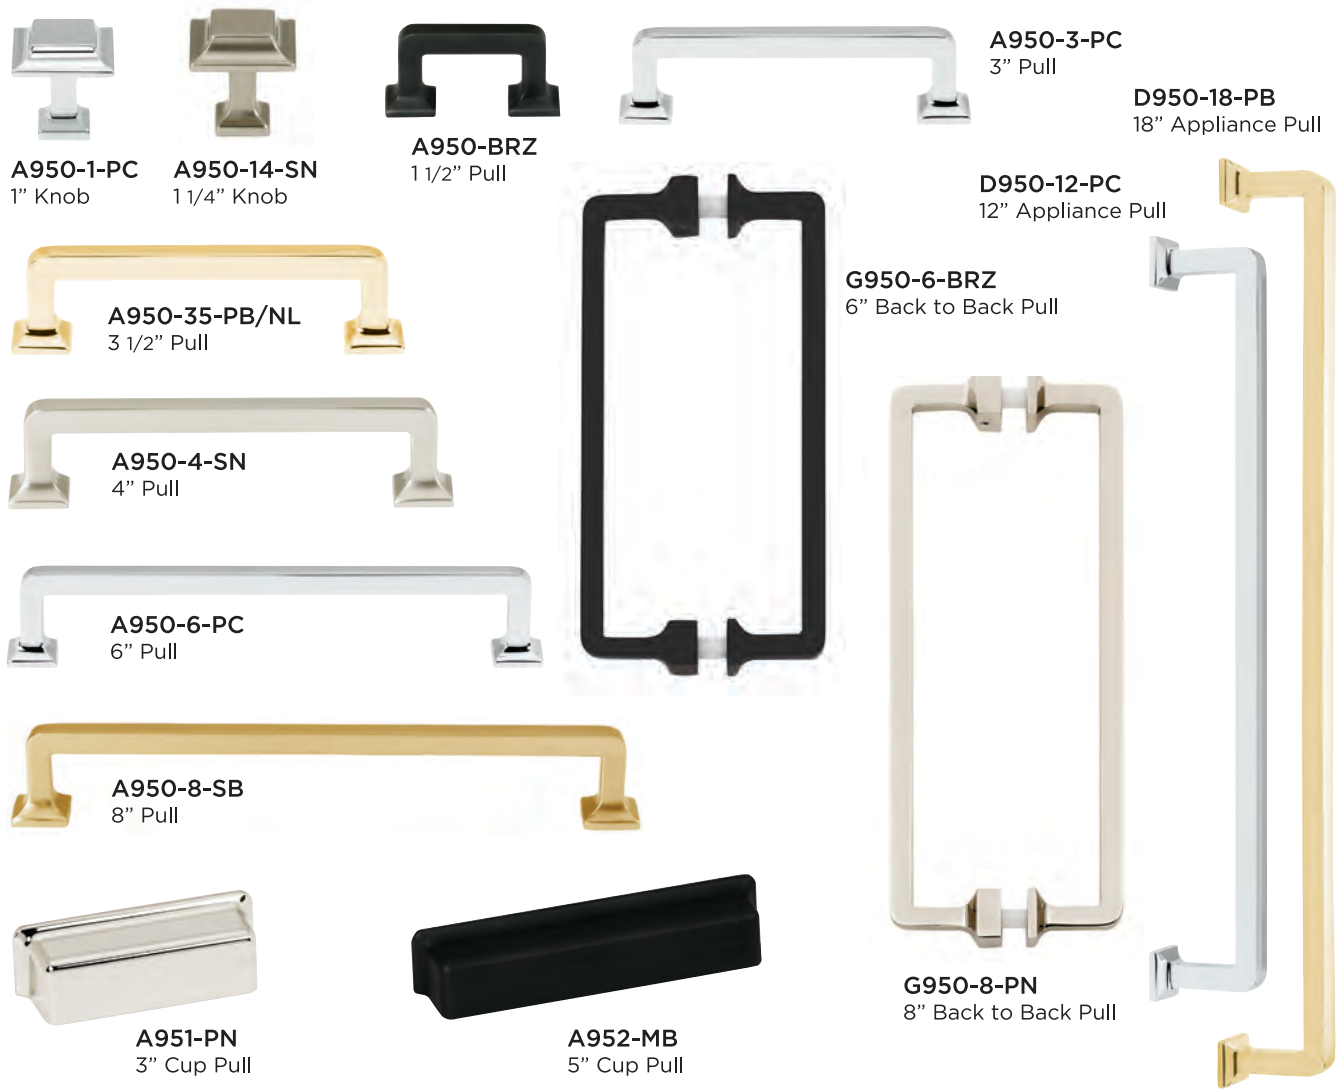

AVAILABLE FINISHES