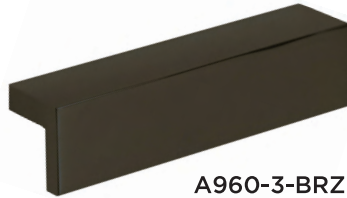

A960-3-BRZ
3" Pull