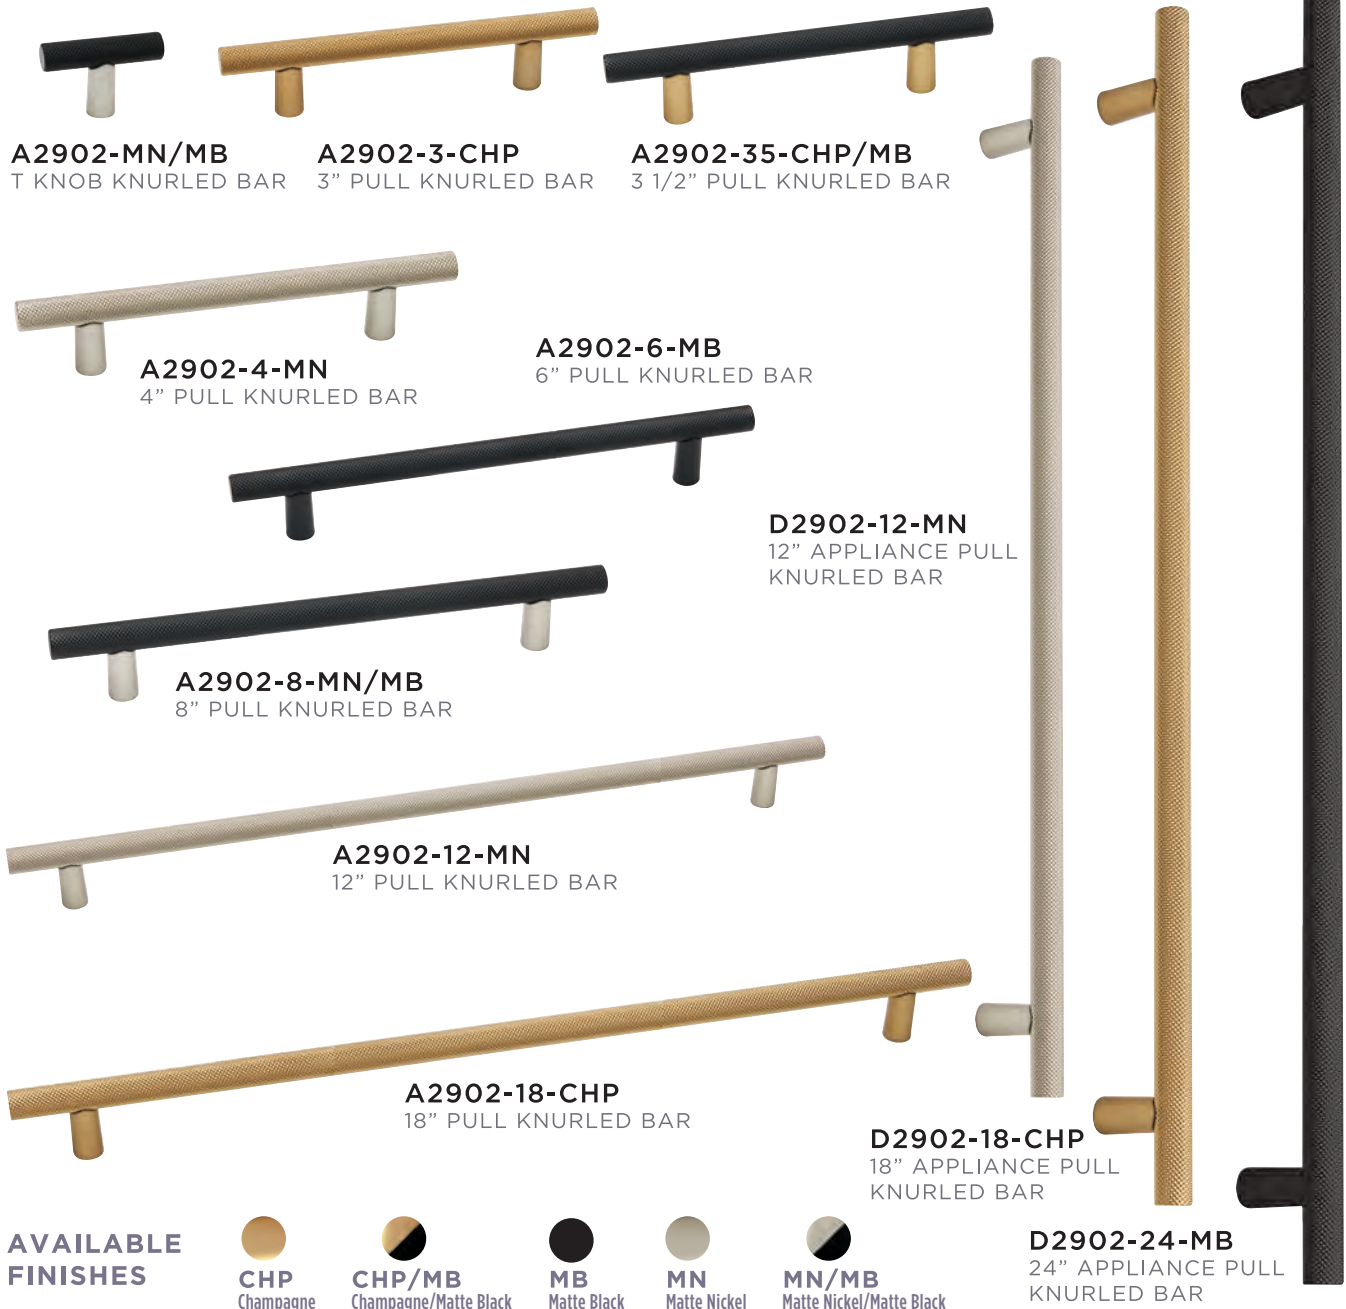

A2802-8-CHP
8" PULL SMOOTH BAR

A2802-12-CHP/MB
12" PULL SMOOTH BAR

A2802-18-MB
18" PULL SMOOTH BAR

D2802-18-MB
18" APPLIANCE PULL SMOOTH BAR

D2802-24-MN
24" APPLIANCE PULL SMOOTH BAR

AVAILABLE FINISHES

CHP
Champagne

CHP/MB
Champagne/Matte Black

MB
Matte Black

MN
Matte Nickel

MN/MB
Matte Nickel/Matte Black

VITA BELLA		SMOOTH BAR								List Price Group 1 (MB)	List Price Group 2 (CHP, MN, CHP/MB, MN/MB)
Stock No.	Weight	Description	Material	CC	Length	Width	Proj.	Base			
A2802	1.5oz	T Knob Smooth Bar	Aluminum		1 3/4"	5/16"	11/4"	3/8"		\$14.95	\$16.95
A2802-3	1.5oz	3" Pull Smooth Bar	Aluminum	3"	4 31/32"	5/16"	11/4"	3/8"		\$19.95	\$21.95
A2802-35	2oz	3 1/2" Pull Smooth Bar	Aluminum	3 1/2"	5 12/32"	5/16"	11/4"	3/8"		\$21.95	\$23.95
A2802-4	2.5oz	4" Pull Smooth Bar	Aluminum	4"	5 31/32"	5/16"	11/4"	3/8"		\$23.95	\$25.95
A2802-6	3oz	6" Pull Smooth Bar	Aluminum	6"	7 31/32"	5/16"	11/4"	3/8"		\$26.95	\$29.95
A2802-8	3.5oz	8" Pull Smooth Bar	Aluminum	8"	9 31/32"	5/16"	11/4"	3/8"		\$31.95	\$34.95
A2802-12	4oz	12" Pull Smooth Bar	Aluminum	12"	13 31/32"	5/16"	11/4"	3/8"		\$36.95	\$39.95
A2802-18	4.5oz	18" Pull Smooth Bar	Aluminum	18"	19 31/32"	5/16"	11/4"	3/8"		\$44.95	\$49.95
D2802-12	1lb	12" Appliance Pull Smooth Bar	Aluminum	12"	14 3/4"	5/8"	2 3/64"	5/8"		\$89.95	\$99.95
D2802-18	1.2lbs	18" Appliance Pull Smooth Bar	Aluminum	18"	20 3/4"	5/8"	2 3/64"	5/8"		\$109.95	\$119.95
D2802-24	2.2lbs	24" Appliance Pull Smooth Bar	Aluminum	24"	26 3/4"	5/8"	2 3/64"	5/8"		\$139.95	\$149.95

* Vita Bella collection is a versatile and contemporary line made in Italy. It offers both smooth and knurled aluminum pulls transforming your design into a functional and aesthetically pleasing environment. This collection is available in five (5) finishes: Champagne (CHP), Matte Black (MB), Matte Nickel (MN), Champagne w/ Matte Black bar (CHP/MB), and Matte Nickel w/ Matte Black bar (MN/MB).