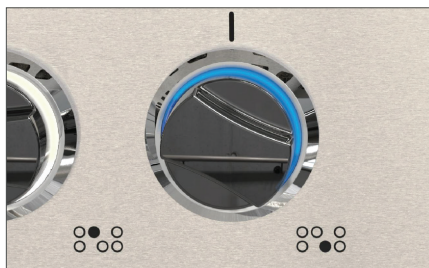

COOL-LIT LED KNOB LIGHTING

LED lights around knobs illuminate to indicate oven function and boost feature, providing visual indication of product use.