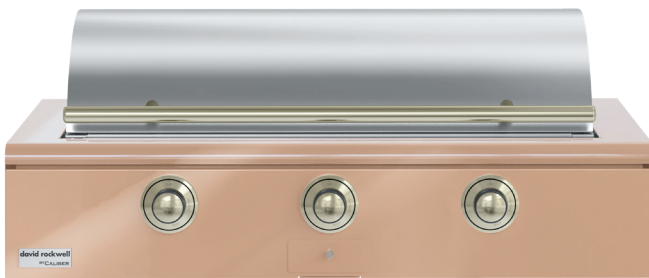

OLIVE
238

OLIVE FINISH

Drawing inspiration from the natural elegance of the olive fruit, True Residential's 2024 'Olive' finish captures the essence of its namesake with a rich, dusty green hue.

This timeless shade evokes a sense of refined simplicity, blending the earthy sophistication of the olive grove with an understated charm that complements both modern and traditional spaces.

36 INCH DUAL ZONE WINE COLUMN

- 15 soft-close wine racks hold 179 bottles
- Low-emissivity, triple pane UV tinted glass
- Two independent zones with dual evaporators
- 304 series stainless steel interior and exterior

TR-36DZW-L-SG-C

WHAT'S NEW 2025

INTRODUCING CALIBER™

THE ROCKWELL SOCIAL GRILL & GRIDDLE

The world's first pro-social grill with a fully disappearing lid.

36 INCH GRILL
STAINLESS + STAINLESS

Available in grill only.

42 INCH GRIDDLE
BLUESTONE + GOLD

Available in grill and griddle.

48 INCH GRILL
CHAMPAGNE + BRASS

Available in grill and griddle.

Available in 13 curated colors + six hardware finishes.