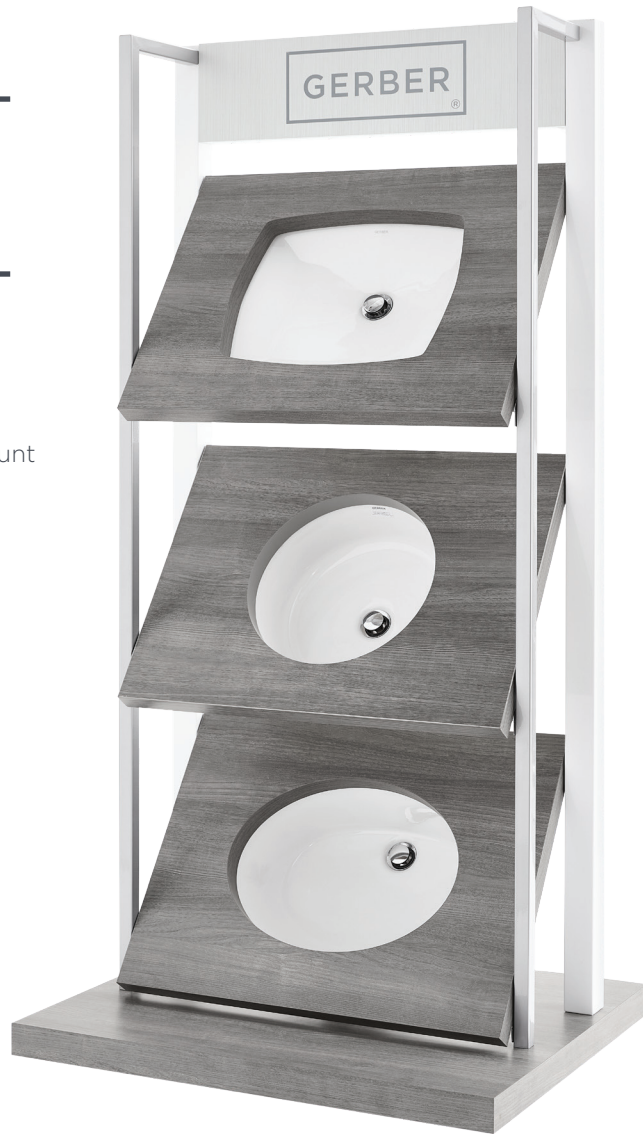

Barnwood Pedestal Sink & Toilet Display Options

G00PD204

- Give toilets and sinks a little lift in the showroom with these stylish platforms.
- Toilet Display Dimensions:
18"W x 27"D X 1.5"H

Barnwood Pedestal Sink & Toilet Display Options

G00PD205

- Give toilets and sinks a little lift in the showroom with these stylish platforms.
- Sink Display Dimensions:
27"W x 27"D x 1.5"H

Barnwood Kitted Sink Display

*GGV00001, GGV00002
GGV00003, GGV00004
GGV00005*

- Display for deck mount and undermount sinks. Choose from 5 display options.
- Dimensions:
26.5"W x 68"H

Asian Sand Brass 2-Sided Cart Display

DDSPL409

- Two-sided display with a side each for kitchen and bathroom products.
- Dimensions:
38"W x 35"D x 80"H with header

Asian Sand Single Handle Kitchen Faucet Display Cart

GCART401

- Display has placement for four single handle kitchen faucets that allows users to experience pull-out or pull-down functionality.
- Dimensions:
40"H x 15.5"W x 15.5"L