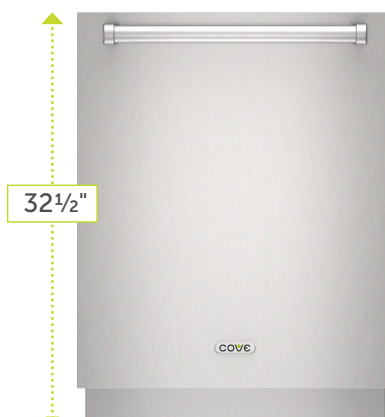

DISCONTINUED (SKU) ITEM	DISCONTINUED MODEL	NEW (SKU) ITEM	NEW MODEL	MODEL DESCRIPTION
5910007	DW2450	5910009	DW2451	24" Dishwasher
5910006	DW2450WS	5910010	DW2451WS	24" Dishwasher—Water Softener
NOTE: No changes to sales accessories for standard height models.				
		5910011	DW2451/ADA	24" ADA Height Dishwasher
		5910012	DW2451WS/ADA	24" ADA Height Dishwasher—Water Softener
		9052914	9052914	24" ADA Height Door Panel—Pro Handle
		9052913	9052913	24" ADA Height Door Panel—Tubular Handle
		9052912	9052912	60 cm ADA Height Door Panel—Pro Handle
		9052911	9052911	60 cm ADA Height Door Panel—Tubular Handle

What a dishwasher should be: nearly silent, energy-efficient, and intuitive. Cove's latest models—in both standard and ADA heights—feature a wash system that leaves every dish sparkling clean and dry.

NEW Standard Height

DW2451
DW2451WS - Water Softener

W 23 5/8" x H 34 1/2" x D 23 1/4"

NEW ADA Height

DW2451/ADA
DW2451WS/ADA - Water Softener

W 23 5/8" x H 32 1/2" x D 23 1/4"

DESIGN FLEXIBILITY

ADA-height models accommodate new kitchens and renovations; stainless or panel-ready versions, with handles or handleless, complement any décor.