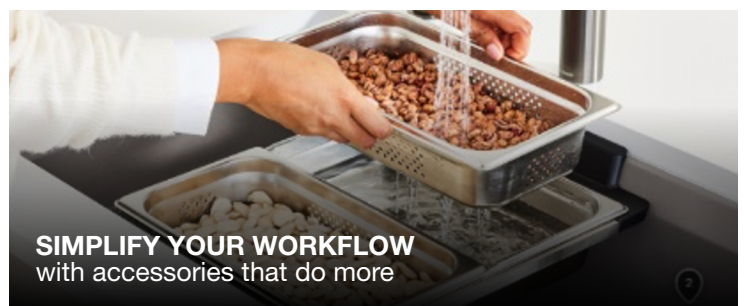

BLANCO

READY FOR CULINARY BLISS?

INSPIRED.
INTENTIONAL.
INTEOS.

Imagine a workstation that anticipates your every move. A sink that simplifies your workflow, keeps you organized and transforms your space into a gourmet gathering. Stack & Store, and simply do more, with INTEOS.

SAVE SPACE
with stackable accessories

STAY ORGANIZED
with under-sink accessory storage

CUT BACK ON CLEANUP
with oven-safe trays

SIMPLIFY YOUR WORKFLOW
with accessories that do more

KEEPING IT SIMPLE

Every INTEOS sink model is offered in both Stainless Steel and SILGRANIT®, with the same cut-out, simplifying the design process. INTEOS sinks are also reversible, allowing for drain placement on the left or right side.