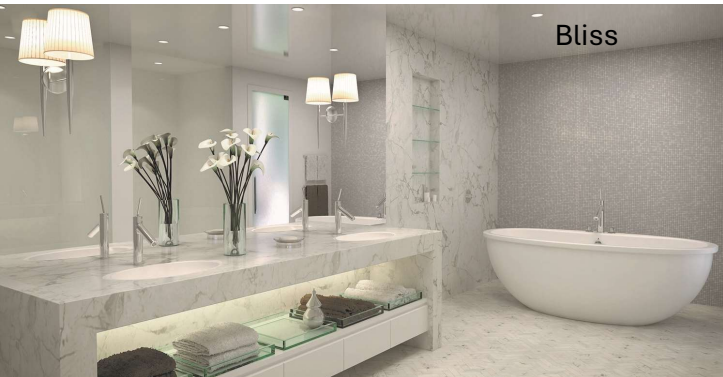

Wright

Bliss

Somerset

AMERICH®

WINTER PROMOTION

Receive 2 of the following accessories with the purchase of any Americh bathtub:

- Chromotherapy Lights - \$445 value
- Gel Pillow :
 - 12" Pillow - \$115 value
 - Angle Pillow - \$160 value
- Hi-Density Insulation - \$650 value
- Lo-Profile Tub Edge - \$135 value
- White or Polished Chrome PVC Waste & Overflow - \$170 value

TERMS & CONDITIONS

- ROC tubs are only eligible for 12" Gel pillow.
- Cannot be combined with any other offers.
- Not available for tubs purchased at special discount, special net or project pricing.
- Must include "WINTER PROMO" on your purchase order to receive selected options at no charge.
- Promotion is good on orders submitted from November 1, 2024 thru February 28, 2025.