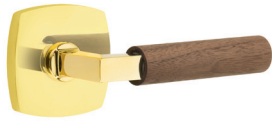

# EMTEKSELECT

SELECT Dark Walnut Lever and Knob

**ADDENDUM B**  
FOR FEBRUARY 2024 DOOR HARDWARE PRICE BOOK  
BX4-ADDENDUM-B-2024

## LEVERSETS - SELECT BRASS

Now available for Entry Set, Key In and Sideplate Locksets.

L-Square . Dark Walnut with Urban Modern Rosette

T-Bar . Dark Walnut with Quincy Rosette

R-Bar . Dark Walnut with Watford Rosette