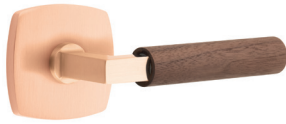

SELECT BRASS LIMITED RELEASE FINISH EXPANSION - LEVERSETS

L-Square . Dark Walnut
with Urban Modern Rosette