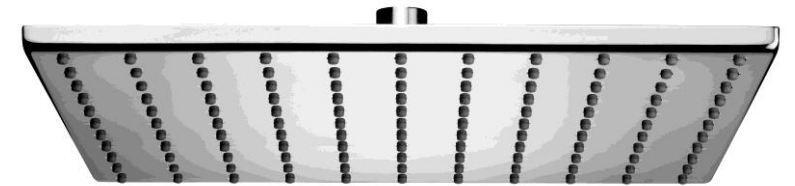

SAMUEL HEATH

Handmade in England

V663-A 8" <1.8 gpm NSF/CEC
V663-B 8" high flow not approved

V665-A 12" <1.8 gpm NSF/CEC
V665-B 12" high flow not approved

V779-AH 6 jet <1.8 gpm NSF/CEC
V779-BH 6 jet high flow not approved

V779-8AH 8 jet <1.8 gpm NSF/CEC
V779-8BH 8 jet high flow not approved

SAMUEL HEATH

Handmade in England

V178-A 8" <1.8 gpm NSF/CEC
V178-B 8" high flow not approved
TBC

V188-A – 2025 books will include more
finishes but top is in stainless steel

V189-A ditto as V188

V378-A ditto

V379-A ditto

SAMUEL HEATH

Handmade in England

V909-A 8" <1.8 gpm NSF/CEC
V909-B 8" high flow not approved

V913-A

1/2" NPT