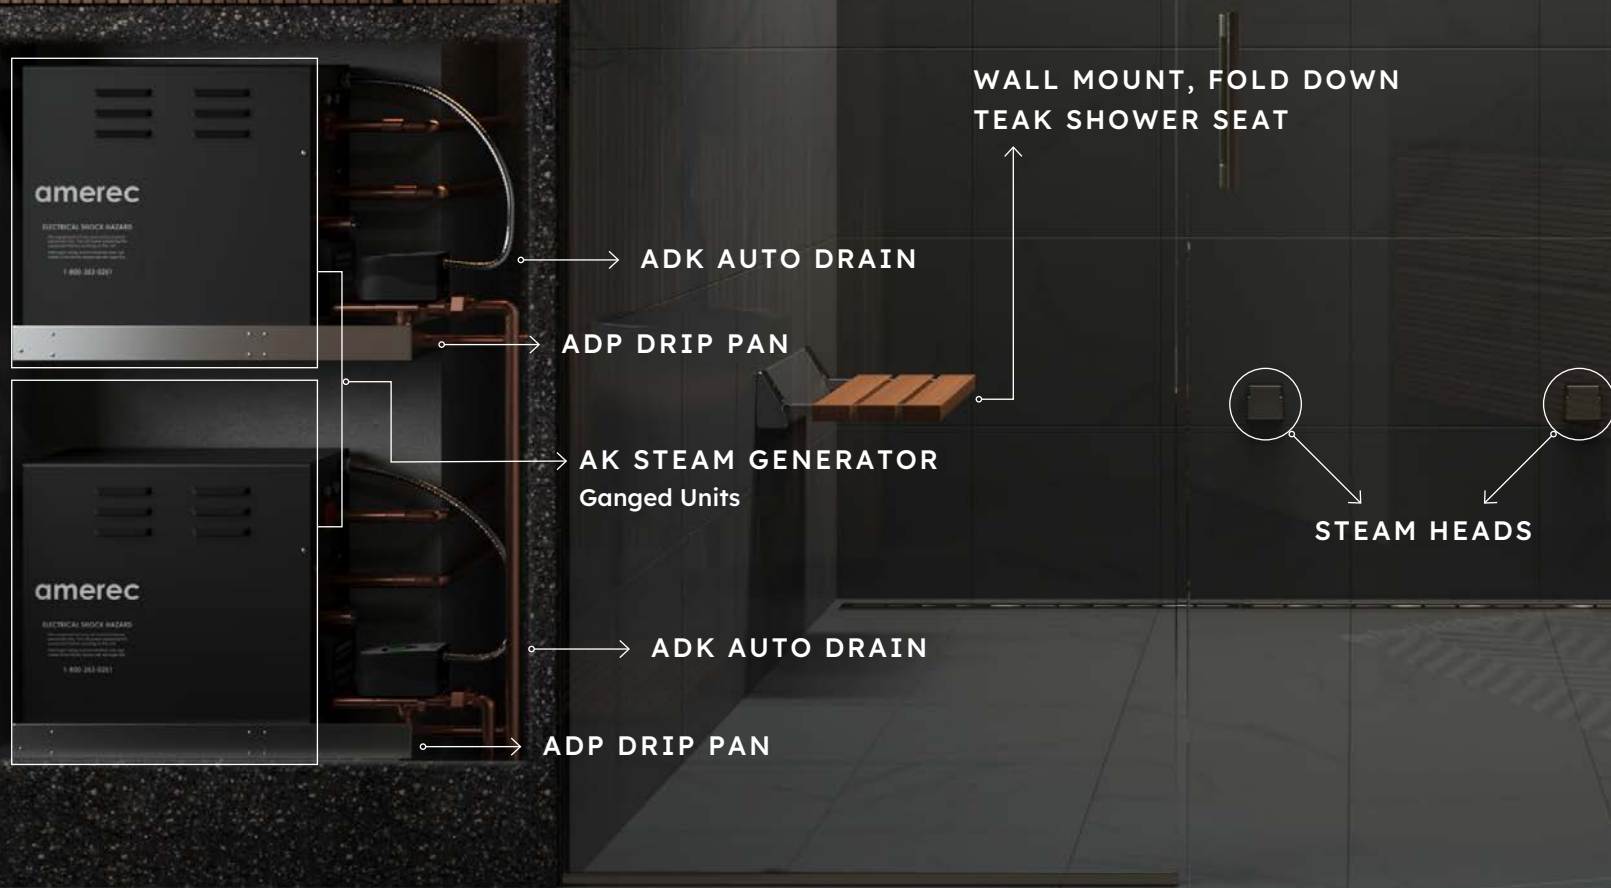

Design Your Dream Steam Shower

For help planning and customizing a steam shower, use our **online Steam Builder tool**.

amerec.com/steam-builder

TABLE OF

CONTENTS

RESIDENTIAL STEAM BATH GENERATORS

AK Steam Generators	4
AK Control Packages	6
AK Steam Bath Controls	8
AK Steam Bath Accessories	10

COMMERCIAL STEAM BATH BOILERS

AI Commercial Steam Boilers	12
AI Steam Bath Controls	13
AI Steam Bath Accessories	14
Steam Room Doors	15
Sample Quote	16