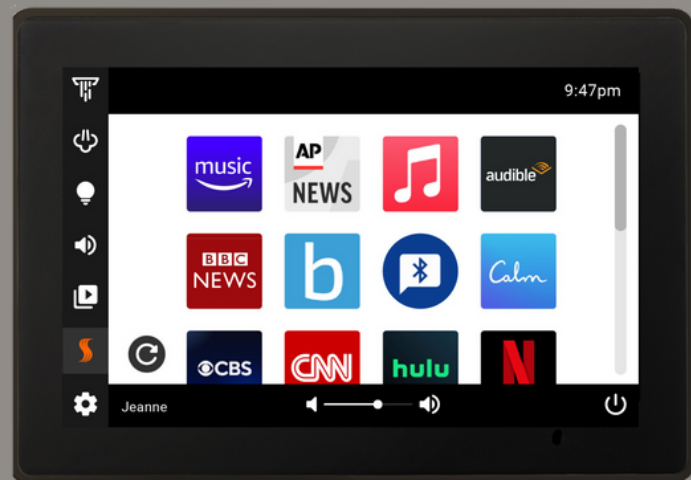

ThermaTouch2 15
Size: 15.85 X 9.94"

thermasol.com

800-776-0711