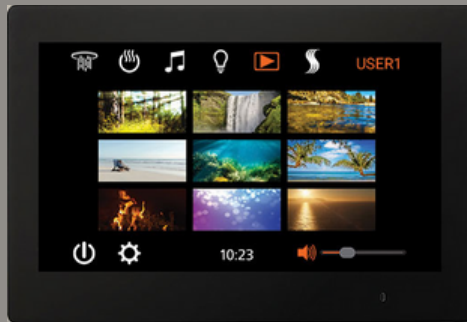

ThermaTouch2 10
Size: 10.375 X 7.125"