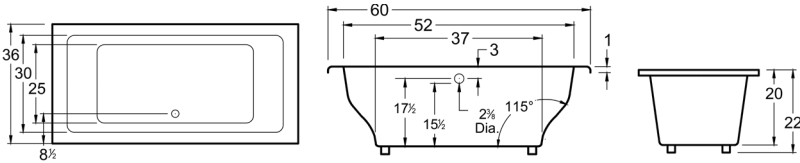

Vivo

This clean, sleek, modern design is graced with beauty and elegance making it perfect for any bathroom.

60"x 32"x 18" (Additional Sizes Available) | $2300