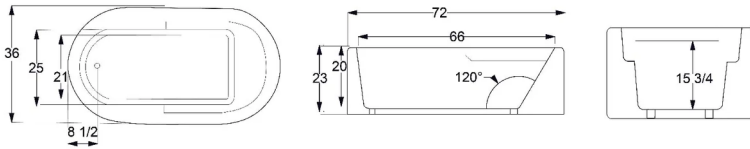

Maude

Inspired by a hospitality setting and the need for a safe, contemporary freestanding option!

A freestanding bath with a substantial deck to sit on!

Armrests and sloped backrest for true relaxation. Grab bars optional.

Can be made with an air system.

72"x 36"x 23" | $8100