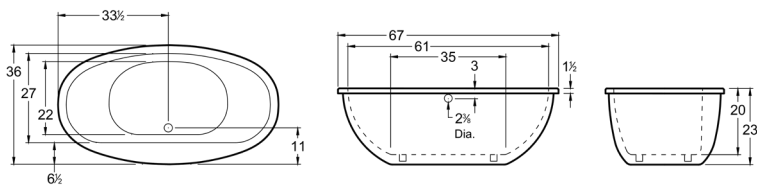

Vivo

This clean, sleek, modern design is graced with beauty and elegance making it perfect for any bathroom.

60"x 32"x 18" (Additional Sizes Available) | \$2300

Turo / Kent

This elegant contemporary alcove design with its spacious interior, gently sloped lumbar support and clean, sleek composition is an enticing piece in any home.

60"x 32"x 20" (Additional Sizes Available) | \$2400 / \$2200

Brandon

This new age, sophisticated, modernistic freestanding design with its clean sleek look has a spacious deck and roomy interior. The spacious deck is perfect for faucet mounting, giving you plus or minus six and a half inches in width! The Brandon is a two-piece tub with a seamless exterior.

67"x 36"x 23" | \$3700

Bliss

This new age, sophisticated, modernistic freestanding design with its clean sleek look has a spacious deck and roomy interior. The spacious deck is perfect for faucet mounting, giving you plus or minus six and a half inches in width! The Bliss is a two-piece tub with a seamless exterior.

66"x 36"x 22" | \$3700

Sorrel

This sleek, stylish, contemporary freestanding design with its majestic look has a spacious deck and roomy interior. The spacious deck is perfect for faucet mounting, giving you plus or minus six and a half inches in width! The Sorrel is a two-piece tub with a seamless exterior as the apron pops right off from under the deck for easy installation.