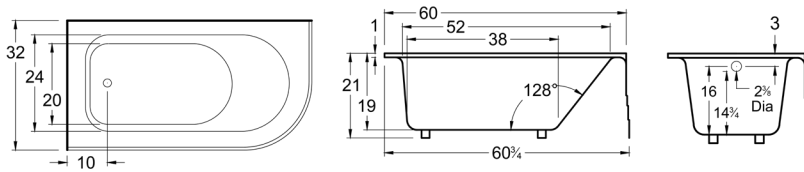

67"x 36"x 23" | \$3700

Bliss

This new age, sophisticated, modernistic freestanding design with its clean sleek look has a spacious deck and roomy interior. The spacious deck is perfect for faucet mounting, giving you plus or minus six and a half inches in width! The Bliss is a two-piece tub with a seamless exterior.

66"x 36"x 22" | \$3700

Sorrel

This sleek, stylish, contemporary freestanding design with its majestic look has a spacious deck and roomy interior. The spacious deck is perfect for faucet mounting, giving you plus or minus six and a half inches in width! The Sorrel is a two-piece tub with a seamless exterior as the apron pops right off from under the deck for easy installation.

66" x 34" x 23" (Also Available in 32" Width) | \$3700

Bow

This leading edge, retro design seamlessly blends style, luxury, and functionality, making it the perfect addition to any bathroom. The Bow is part of the Americh Skirted Collection, offering a sleek and modern look with a retro feel.

60" x 32" x 21" (Additional Sizes Available) | \$3700

D-Bow / Lisse

Almost a freestanding bath, the Lisse and D-Bow has one straight side that fits flat against a wall allowing for the installation of a wall mounted faucet. It is a 66" bath with soft curves for your head and neck and a gentle slope for your back. The skirt is smooth. The flat side features a tiling flange.