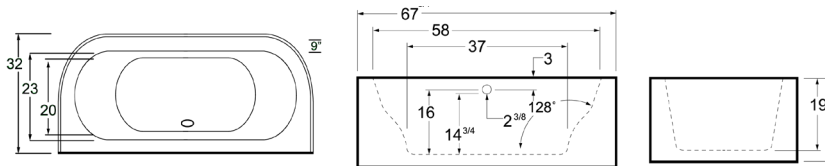

D-Bow / Lisse

Almost a freestanding bath, the Lisse and D-Bow has one straight side that fits flat against a wall allowing for the installation of a wall mounted faucet. It is a 66" bath with soft curves for your head and neck and a gentle slope for your back. The skirt is smooth. The flat side features a tiling flange.

66" x 32" x 21" | $3900