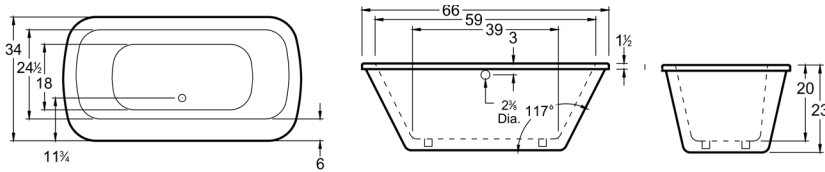

Sorrel

This sleek, stylish, contemporary freestanding design with its majestic look has a spacious deck and roomy interior. The spacious deck is perfect for faucet mounting, giving you plus or minus six and a half inches in width! The Sorrel is a two-piece tub with a seamless exterior as the apron pops right off from under the deck for easy installation.

66" x 34" x 23" (Also Available in 32" Width) | $3700