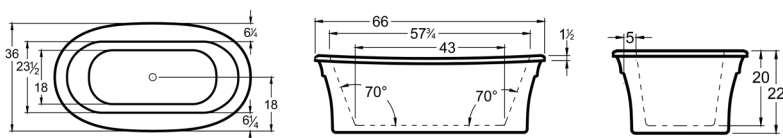

60"x 32"x 20" (Additional Sizes Available) | \$2400 / \$2200

Brandon

This new age, sophisticated, modernistic freestanding design with its clean sleek look has a spacious deck and roomy interior. The spacious deck is perfect for faucet mounting, giving you plus or minus six and a half inches in width! The Brandon is a two-piece tub with a seamless exterior.

67"x 36"x 23" | \$3700

Bliss

This new age, sophisticated, modernistic freestanding design with its clean sleek look has a spacious deck and roomy interior. The spacious deck is perfect for faucet mounting, giving you plus or minus six and a half inches in width! The Bliss is a two-piece tub with a seamless exterior.

66"x 36"x 22" | \$3700

Sorrel

This sleek, stylish, contemporary freestanding design with its majestic look has a spacious deck and roomy interior. The spacious deck is perfect for faucet mounting, giving you plus or minus six and a half inches in width! The Sorrel is a two-piece tub with a seamless exterior as the apron pops right off from under the deck for easy installation.

60" x 32" x 21" (Additional Sizes Available) | \$3700

D-Bow / Lisse

Almost a freestanding bath, the Lisse and D-Bow has one straight side that fits flat against a wall allowing for the installation of a wall mounted faucet. It is a 66" bath with soft curves for your head and neck and a gentle slope for your back. The skirt is smooth. The flat side features a tiling flange.