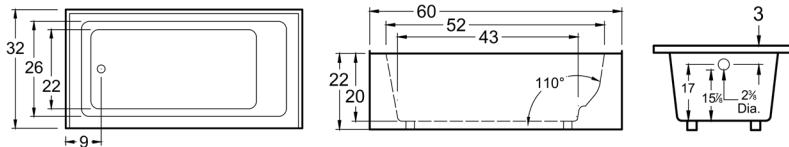

60"x 32"x 20" (Additional Sizes Available) | \$2400 / \$2200

Brandon

This new age, sophisticated, modernistic freestanding design with its clean sleek look has a spacious deck and roomy interior. The spacious deck is perfect for faucet mounting, giving you plus or minus six and a half inches in width! The Brandon is a two-piece tub with a seamless exterior.

67"x 36"x 23" | \$3700

Bliss

This new age, sophisticated, modernistic freestanding design with its clean sleek look has a spacious deck and roomy interior. The spacious deck is perfect for faucet mounting, giving you plus or minus six and a half inches in width! The Bliss is a two-piece tub with a seamless exterior.

66"x 36"x 22" | \$3700

Sorrel

This sleek, stylish, contemporary freestanding design with its majestic look has a spacious deck and roomy interior. The spacious deck is perfect for faucet mounting, giving you plus or minus six and a half inches in width! The Sorrel is a two-piece tub with a seamless exterior as the apron pops right off from under the deck for easy installation.

60" x 32" x 21" (Additional Sizes Available) | \$3700

D-Bow / Lisse

Almost a freestanding bath, the Lisse and D-Bow has one straight side that fits flat against a wall allowing for the installation of a wall mounted faucet. It is a 66" bath with soft curves for your head and neck and a gentle slope for your back. The skirt is smooth. The flat side features a tiling flange.