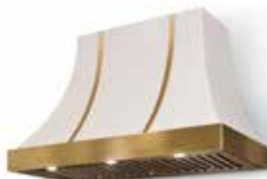

THE
AGA HOOD
COLLECTION

Hood displayed in AH4830CAC-WHT-BB

CASCADE 48" HOOD

MODEL	PRODUCT	"Q" DEAL	UMRP	MSRP
AH4830CAC-XX-BN	Cascade 48"w x 30"h Hood w/1200 CFM blower with Brushed Nickel Trim - BN	$6,159	$8,799	$9,679
AH4830CAC-XX-PC	Cascade 48"w x 30"h Hood w/1200 CFM blower with Polished Chrome Trim – PC	$7,078	$10,119	$11,139
AH4830CAC-XX-BB	Cascade 48"w x 30"h Hood w/1200 CFM blower with Brushed Brass Trim - BB	$7,435	$10,629	$11,699
AH4830CAC-XX-AB	Cascade 48"w x 30"h Hood w/1200 CFM blower with Antique Brass Trim – AB	$7,843	$11,209	$12,329
AH4830CAC-XX-PB	Cascade 48"w x 30"h Hood w/1200 CFM blower with Polished Brass Trim - PB	$7,843	$11,209	$12,329

NOTE: If ordering an AGA Cascade Hood without banding, simply add **-NB** to the end of the Model Number. Pricing stays the same.

CASCADE 48" HOOD DUCT COVERS

MODEL	PRODUCT	"Q" DEAL	UMRP	MSRP
ADC301212-XX	30"w x 12"d x 12"h Duct Cover for Cascade 48"w hood models	$338	$489	$539
ADC301224-XX	30"w x 12"d x 24"h Duct Cover for Cascade 48"w hood models	$390	$559	$619
ADC301248-XX	30"w x 12"d x 48"h Duct Cover for Cascade 48"w hood models	$494	$709	$779

FILL-IN THE "XX" IN MODEL NUMBER WITH A COLOR CODE:

CLASSIC COLOR COLLECTION

SOHO COLOR COLLECTION

TRIM FINISH OPTIONS

NOTE: Due to global sourcing, paint and / or trim may have minor variations