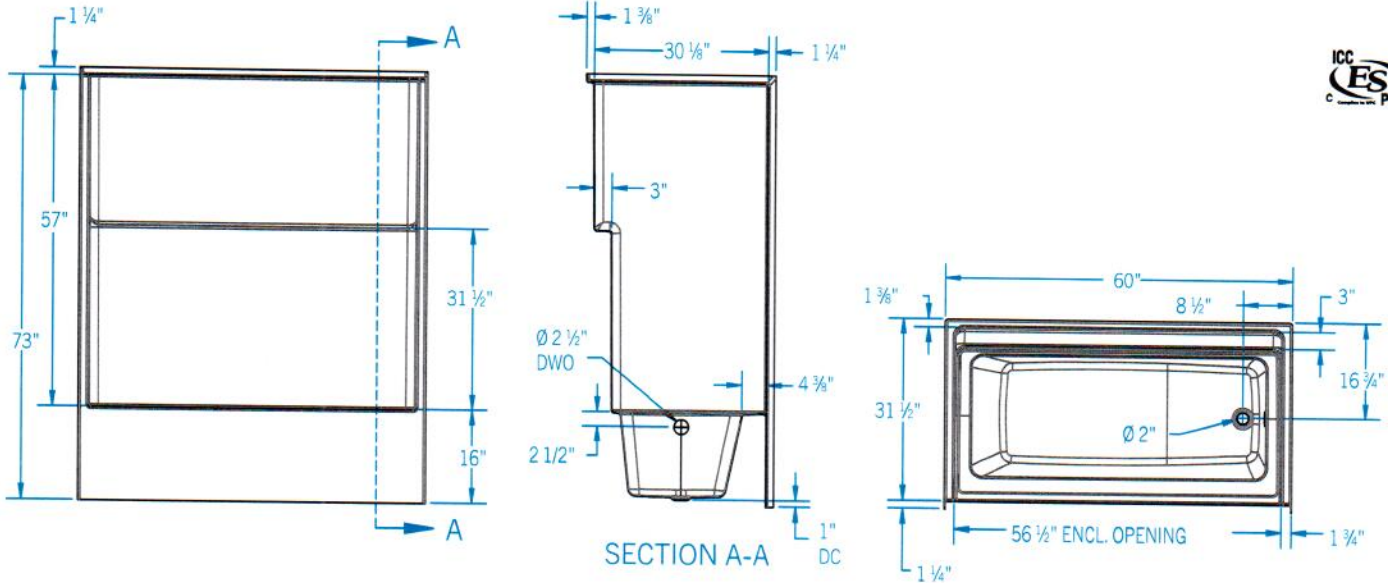

60 x 31 ½ x 73 inches

COLOR & TRIM OPTIONS

Stock

White

FEATURES

- Tub Shower
- Smooth wall finish
- Ergonomic backrest
- Ample shelf capacity
- Slip-resistant textured bottom
- Left or right hand drain
- AcrylX™ applied acrylic surface
- Lifetime limited warranty

OPTIONS

- FHA Reinforcement
- Grab Bar Reinforcement
- Factory installed assisted care grab bars
- Designer drain, waste & overflow

TS6032

60 x 31 1/2 x 73 inches

FEATURES lbs Dimensional Tolerance $\pm 3/16"$. Dimensions needed for site preparation should be measured from the unit. Manufacturer assumes no responsibility for preparatory work.

Model #	Material	Wall Finish	Jets	Motor	Controls	Drain	Net Wt.	Pkg. Wt.
Tub Shower #TS6032	AcrylX™	Smooth	-	-	-	LH or RH	135	139

DIMENSIONS

Specifications	inches
Width: Overall / Net	60 / 56 1/2
Depth: Overall / Net	32 3/4 / 31 1/2
Height: Overall / Net	74 1/4 / 73
Enclosure Opening	56 1/2
Skirt Height	16
Drain Rough-In (from Back Wall)	16 3/4
Drain Rough-In (from Side Wall)	2 3/4
Drain: Diameter / Clearance	2 / 1

FRAMING DIMENSIONS inches

Type	D Depth	W Width	H Height	A	B	C
Alcove	32 3/4	60 3/4	-	Box Out	2 3/4	16 3/4

SUMP DATA

Top of Drain to Bottom of Overflow	Capacity to Overflow gal	Min. Operating Capacity gal	WIDTH @ centerline		DEPTH @ centerline	
			Top	Bottom	Top	Bottom
10 3/8	37.1	-	50 7/8	44 7/8	20 7/8	17 7/8