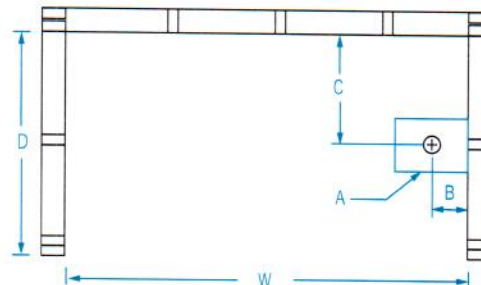

OPTIONS

- FHA Reinforcement
- Grab Bar Reinforcement
- Factory installed assisted care grab bars
- Designer drain, waste & overflow

TS6032

60 x 31 1/2 x 73 inches

FEATURES lbs Dimensional Tolerance $\pm 3/16"$. Dimensions needed for site preparation should be measured from the unit. Manufacturer assumes no responsibility for preparatory work.

Model #	Material	Wall Finish	Jets	Motor	Controls	Drain	Net Wt.	Pkg. Wt.
Tub Shower #TS6032	AcrylX™	Smooth	-	-	-	LH or RH	135	139

DIMENSIONS

Specifications	inches
Width: Overall / Net	60 / 56 1/2
Depth: Overall / Net	32 3/4 / 31 1/2
Height: Overall / Net	74 1/4 / 73
Enclosure Opening	56 1/2
Skirt Height	16
Drain Rough-In (from Back Wall)	16 3/4
Drain Rough-In (from Side Wall)	2 3/4
Drain: Diameter / Clearance	2 / 1

FRAMING DIMENSIONS inches

Type	D Depth	W Width	H Height	A	B	C
Alcove	32 3/4	60 3/4	-	Box Out	2 3/4	16 3/4

SUMP DATA

Top of Drain to Bottom of Overflow	Capacity to Overflow gal	Min. Operating Capacity gal	WIDTH @ centerline		DEPTH @ centerline	
			Top	Bottom	Top	Bottom
10 3/8	37.1	-	50 7/8	44 7/8	20 7/8	17 7/8