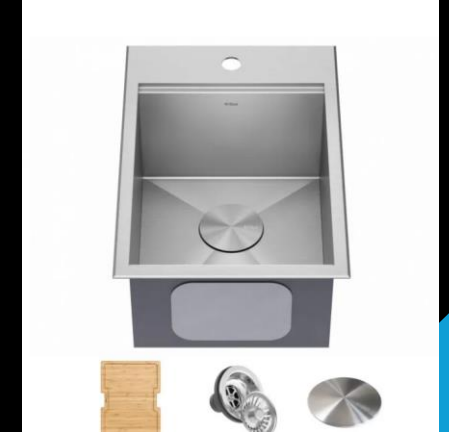

**Kraus offers
2 Marine
Grade sinks
suitable for
outdoor
kitchens or
bars**

KWT321-15-216

Workstation 15" Outdoor Drop-in 16 Gauge Marine Grade T-316 Stainless Steel Square Single Bowl Kitchen Bar Sink with Accessories

KWT311-15-216

Workstation 15" Outdoor Drop-in 16 Gauge Marine Grade T-316 Stainless Steel Single Bowl Kitchen Bar Sink with Accessories

Call Libb for pricing and availability

1-740-549-1516 extension 4