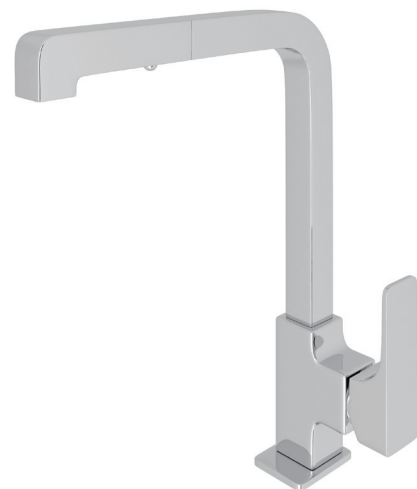

ROHL®

QUARTILE™ KITCHEN COLLECTION

The Quartile™ Collection is inspired by the Cubist architecture of Milan. Quartile honors this modernist style with four-sided, geometric designs for the kitchen. The Collection reimagines the curve of the neck with a squared-off shape that dramatically extends into space, complemented by a parallel rectangular lever. There's a sense of upward motion that comes to life when water flows from the spout. Authentically crafted, the Quartile Collection is a natural fit for modern, industrial and transitional décor.

CU57

HOUSE OF ROHL

COLLECTION HIGHLIGHTS

FINISH
OPTIONS

APC

Polished
Chrome

PN

Polished
Nickel

STN

Satin
Nickel

MB

Matte
Black

HANDLE
DESIGN

L

Metal Lever

KITCHEN FAUCET