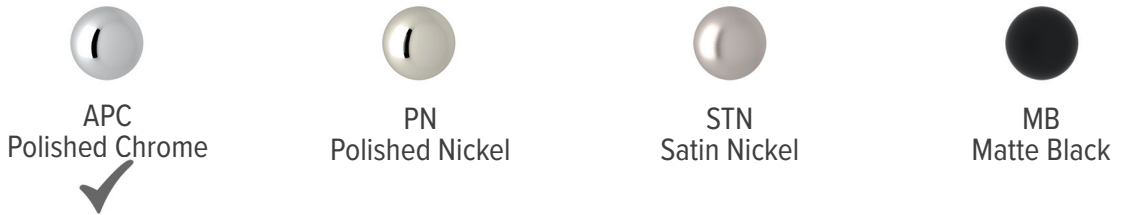

STEP 2 - SELECT YOUR FAUCET FINISH