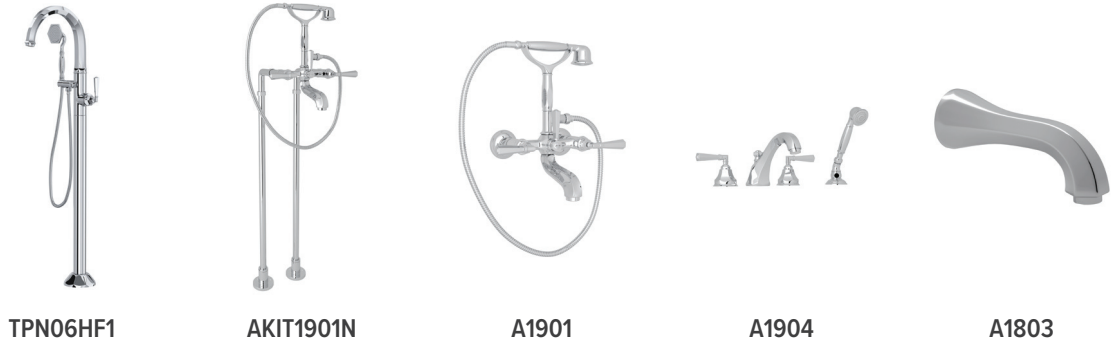

A6886/18

A6886/24

A6886/30

COLLECTION HIGHLIGHTS

TUB FILLERS

TUB FILLER PACKAGE

¾" TUB FILLER OPTION 1

SHOWER TRIMS

SHOWER PACKAGE

PRESSURE BALANCE SHOWER
OPTION 1

½" THERM/PRESSURE BALANCE
OPTION 1

½" THERM/PRESSURE BALANCE
OPTION 2

¾" THERMOSTATIC SHOWER
OPTION 1