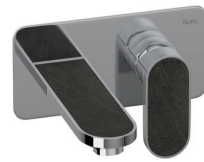

ROHL®

MISCELO™ BATH COLLECTION

Miscelo means to mix or blend, and the Miscelo Collection encourages mixing, matching, and experimenting with shade and surface. Italian designer Nilo Gioacchini started with a sleek, minimal look, then added a touch of drama that offers a multitude of faucet variations. Select from five accents in different hues and textures to top the Miscelo neck and handle. Options expand further with a choice of finishes to create a bespoke look that's uniquely personal. Miscelo brings eye-catching accents to the bathroom, for flair with imagination and panache.

MI01D1

HOUSE OF ROHL

COLLECTION HIGHLIGHTS

FINISH OPTIONS

HANDLE DESIGNS

BL

Bianco

GQ

Greystone Quarry

NR

Nero

SD

Sedona

WB

Whitewash Barnwood

FAUCETS

MI01D1

MI02D1

MI09D3

MI01W2

ACCESSORIES

L08

L07

L04