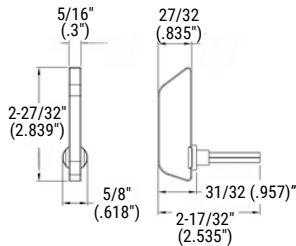

Introducing

Featuring:
6771 Square ADA Turn Piece
5056 Square Rose
5167 Lever w/ Return

TK010

Available in all 14 Baldwin Estate Finishes

2.84" Long

Compliant with ADA Accessibility Guidelines Sections 5-10

Available in Standard & Extended Length

Found in 2 New ADA Turn Pieces

Compliments 5167 Lever w/ Return Seamlessly

TK010 ADA Turn Knob

Available Finishes: 003, 031, 033, 044, 050, 060, 402, 112, 102, 190, 260, 055, 056, 076

Item #	Description	Wt.	Price
TK010.xxx	ADA Turn Knob	.25	\$66
TK010.xxx.EXT	ADA Turn Knob EXT (For Doors Thicker than 2.25")	.28	\$76

6770 ADA Round Turn Piece

NOTE: All products must be used with Trim & Key Sets or with any Emergency Egress (KE) mortise trim set

6770.xxx	TK010 ADA Round Turn Piece	1.51	\$110
6771.xxx	TK010 ADA Square Turn Piece	1.51	\$110

6771 ADA Square Turn Piece

NOTE: Used with entrance, privacy mortise locks, and tubular privacy mortise bolts.