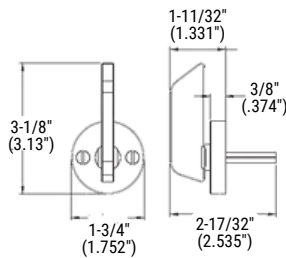

Introducing

Featuring:
6771 Square ADA Turn Piece
5056 Square Rose
5167 Lever w/ Return

TK010

Available in all 14 Baldwin Estate Finishes

2.84" Long

Compliant with ADA Accessibility Guidelines Sections 5-10

Available in Standard & Extended Length

Found in 2 New ADA Turn Pieces

Compliments 5167 Lever w/ Return Seamlessly

TK010 ADA Turn Knob

Available Finishes: 003, 031, 033, 044, 050, 060, 402, 112, 102, 190, 260, 055, 056, 076

Item #	Description	Wt.	Price
TK010.xxx	ADA Turn Knob	.25	\$66
TK010.xxx.EXT	ADA Turn Knob EXT (For Doors Thicker than 2.25")	.28	\$76

6770 ADA Round Turn Piece

NOTE: All products must be used with Trim & Key Sets or with any Emergency Egress (KE) mortise trim set

6770.xxx	TK010 ADA Round Turn Piece	1.51	\$110
6771.xxx	TK010 ADA Square Turn Piece	1.51	\$110

6771 ADA Square Turn Piece

NOTE: Used with entrance, privacy mortise locks, and tubular privacy mortise bolts.