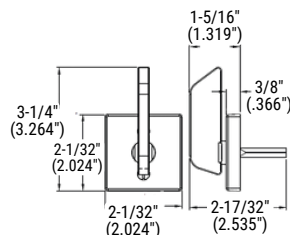

Item #	Description	Wt.	Price
TK010.xxx	ADA Turn Knob	.25	\$66
TK010.xxx.EXT	ADA Turn Knob EXT (For Doors Thicker than 2.25")	.28	\$76

6770 ADA Round Turn Piece

NOTE: All products must be used with Trim & Key Sets or with any Emergency Egress (KE) mortise trim set

6770.xxx	TK010 ADA Round Turn Piece	1.51	\$110
6771.xxx	TK010 ADA Square Turn Piece	1.51	\$110

6771 ADA Square Turn Piece

NOTE: Used with entrance, privacy mortise locks, and tubular privacy mortise bolts.